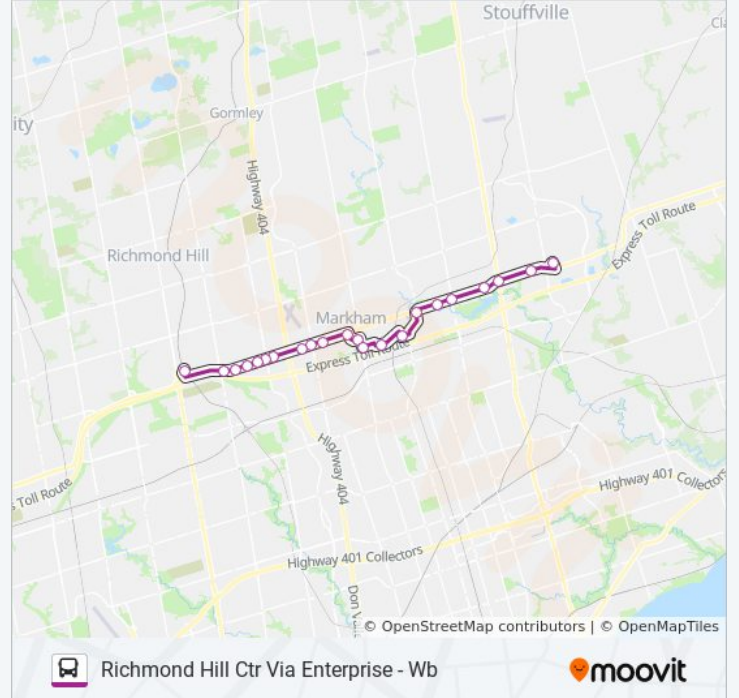

Hwy 7 / Valleymede

Highway 7 / South Park Rd

Hwy 7 / Bayview

Richmond Hill Centre

PURPLE A bus time schedules and route maps are available in an offline PDF at moovitapp.com. Use the [Moovit App](#) to see live bus times, train schedule or subway schedule, and step-by-step directions for all public transit in Toronto.

[About Moovit](#) • [MaaS Solutions](#) • [Supported Countries](#) • [Mooviter Community](#)

© 2024 Moovit - All Rights Reserved

Check Live Arrival Times