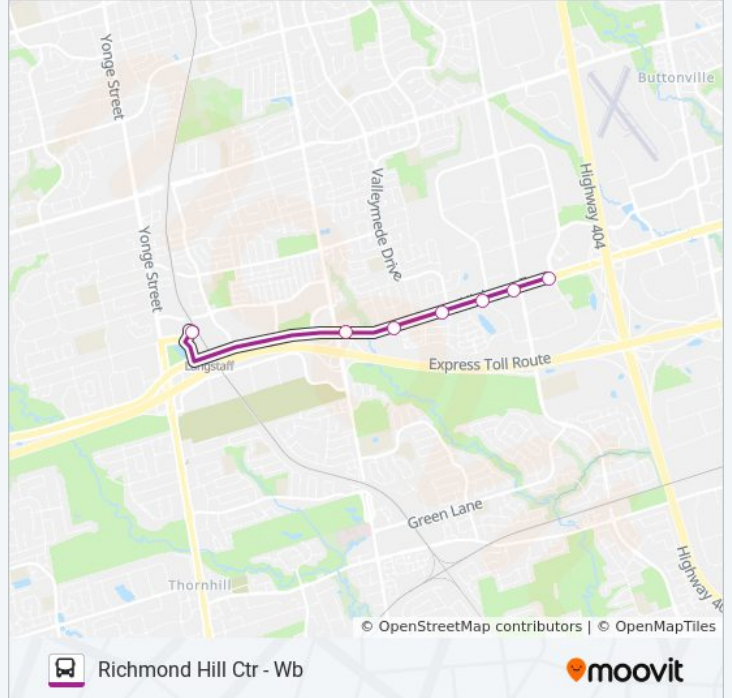

**PURPLE A bus Info**
**Direction:** Cornell Bus Terminall Via Enterprise - Eb

**Stops:** 23

**Trip Duration:** 55 min

**Line Summary:**

Hwy 7 / Main Markham

Hwy 7 / Wootten

Markham Stouffville Hospital

Cornell Bus Terminal

**Direction: Richmond Hill Ctr - Wb**

7 stops

[VIEW LINE SCHEDULE](#)

Hwy 7 / East Beaver Creek

Hwy 7 / Leslie

Hwy 7 / West Beaver Creek

Hwy 7 / Valleymede

Highway 7 / South Park Rd

Hwy 7 / Bayview

Richmond Hill Centre

**PURPLE A bus Time Schedule**

Richmond Hill Ctr - Wb Route Timetable:

Sunday	6:34 AM - 7:45 AM
Monday	4:49 AM - 6:05 AM
Tuesday	4:49 AM - 6:05 AM
Wednesday	4:49 AM - 6:05 AM
Thursday	4:49 AM - 6:05 AM
Friday	6:34 AM - 7:45 AM
Saturday	4:50 AM - 6:10 AM

**PURPLE A bus Info**

**Direction:** Richmond Hill Ctr - Wb

**Stops:** 7

**Trip Duration:** 8 min

**Line Summary:**

**Direction: Richmond Hill Ctr Via Enterprise - Wb**

22 stops

[VIEW LINE SCHEDULE](#)