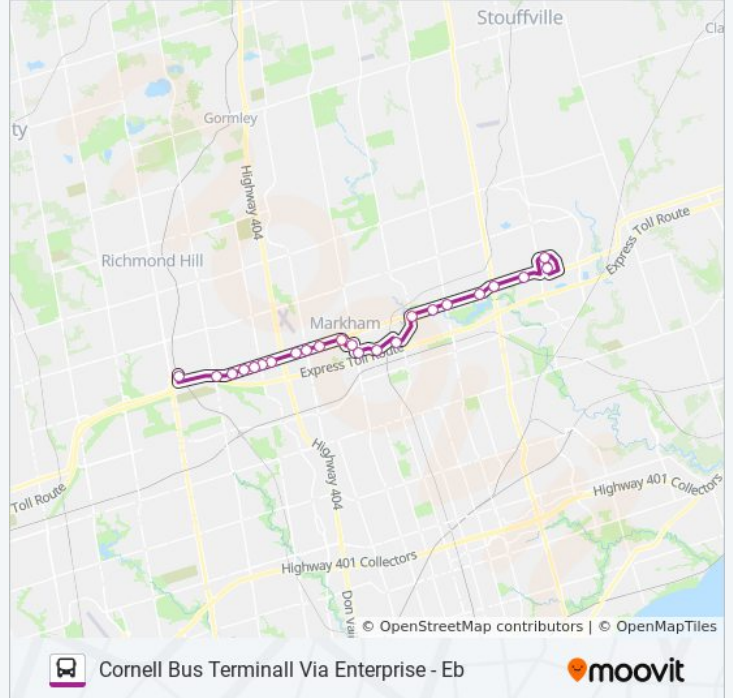

Richmond Hill Centre

Hwy 7 / Bayview

Highway 7 / Chalmers Rd

Hwy 7 / Valleymede

Hwy 7 / West Beaver Creek

Hwy 7 / Leslie

Hwy 7 / East Beaver Creek

Hwy 7 / Allstate

**PURPLE A bus Info**
**Direction:** Cornell Bus Terminall Via Enterprise - Eb

**Stops:** 23

**Trip Duration:** 55 min

**Line Summary:**

Hwy 7 / Main Markham

Hwy 7 / Wootten

Markham Stouffville Hospital

Cornell Bus Terminal

**Direction: Richmond Hill Ctr - Wb**

7 stops

[VIEW LINE SCHEDULE](#)

Hwy 7 / East Beaver Creek

Hwy 7 / Leslie

Hwy 7 / West Beaver Creek

Hwy 7 / Valleymede

Highway 7 / South Park Rd

Hwy 7 / Bayview

Richmond Hill Centre

**PURPLE A bus Time Schedule**

Richmond Hill Ctr - Wb Route Timetable:

Sunday	6:34 AM - 7:45 AM
Monday	4:49 AM - 6:05 AM
Tuesday	4:49 AM - 6:05 AM
Wednesday	4:49 AM - 6:05 AM
Thursday	4:49 AM - 6:05 AM
Friday	6:34 AM - 7:45 AM
Saturday	4:50 AM - 6:10 AM