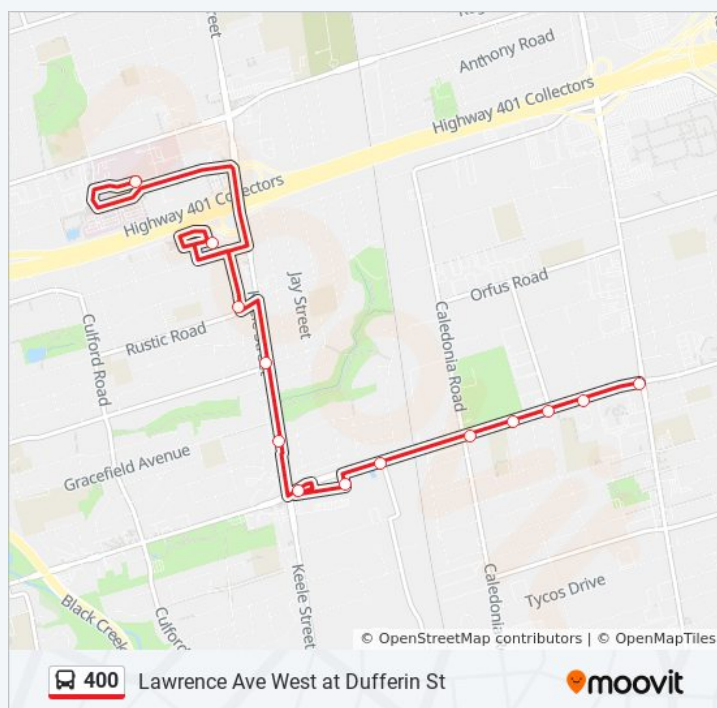

Direction: Humber River Hospital

53 stops

[VIEW LINE SCHEDULE](#)

270 Wilson Ave (No Frills)

Bathurst St at Wilson Ave South Side

Bathurst St at Marquette Ave

Hotspur Rd at Bathurst St West Side

Hotspur Rd at Neptune Dr

Lawrence Ave West at Sage Ave

Lawrence Ave West at Dufflaw Rd

Lawrence Ave West at Good Shepherd Crt

Lawrence Ave West at Dufferin St

Tuesday

Not Operational

Wednesday

3:30 PM

Thursday

3:30 PM

Friday

Not Operational

Saturday

Not Operational

400 bus Info

Direction: Lawrence Ave West at Dufferin St

Stops: 13

Trip Duration: 24 min

Line Summary:

Direction: Lawrence Sq at Northwest Entrance

22 stops

[VIEW LINE SCHEDULE](#)

Humber River Hospital

338 Falstaff Ave - Casa Abruzzo