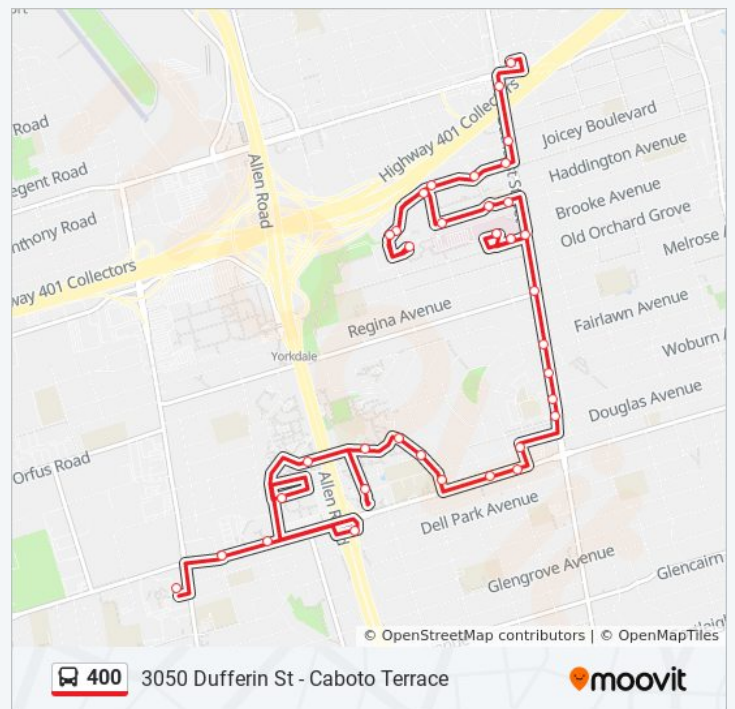

25 Brucewood Cres

Bathurst St at Fairlawn Ave

Bathurst St at Melrose Ave

Baycrest Hospital

Baycrest Home For Aged

Baycrest Hospital

Bathurst St at Bannockburn Ave

Hotspur Rd at Bathurst St West Side

Neptune Dr at Bathurst St

Bathurst St at Joicey Blvd

Bathurst St at Wilson Ave

270 Wilson Ave (No Frills)

35 stops

[VIEW LINE SCHEDULE](#)

- 270 Wilson Ave (No Frills)
- Bathurst St at Wilson Ave South Side
- Bathurst St at Marquette Ave
- Hotspur Rd at Bathurst St West Side
- Hotspur Rd at Neptune Dr
- Neptune Dr at Rajah St
- 150 Neptune Dr
- Wagman Centre
- Opposite 130 Neptune Dr East Side
- Neptune Dr at Rajah St
- Wasdale Cres at Rajah St East Side
- Wasdale Cres at Neptune Dr
- Neptune Dr at Bathurst St
- Bathurst St at Baycrest Ave
- Baycrest Hospital
- Baycrest Home For Aged
- Bathurst St at Ranee Ave
- Bathurst St at Prince Charles Dr South Side
- Bathurst St at Saranac Blvd
- 3174 Bathurst St
- Bathurst St at Covington Rd
- Lawrence Plaza at Canada Trust
- Lawrence Ave West at Brucewood Cres
- Lawrence Ave West at Brookview Dr
- Varna Dr at Lawrence Ave West North Side
- Varna Dr at Tundra Lane
- Varna Dr at Flemington Rd
- Flemington Rd at Replin Rd
- 5 Replin Rd - Lawrence Heights Community Centre
- Flemington Rd at Dynasty Lane
- Lawrence Sq at Northwest Entrance

Direction: 3050 Dufferin St - Caboto Terrace

Stops: 35

Trip Duration: 63 min

Line Summary:

Lawrence West Station

Lawrence Ave West at Bolingbroke Rd

Lawrence Ave West at Via Bagnato

3050 Dufferin St - Caboto Terrace

Direction: Humber River Hospital

53 stops

[VIEW LINE SCHEDULE](#)

270 Wilson Ave (No Frills)

Bathurst St at Wilson Ave South Side

Bathurst St at Marquette Ave

Hotspur Rd at Bathurst St West Side

Hotspur Rd at Neptune Dr