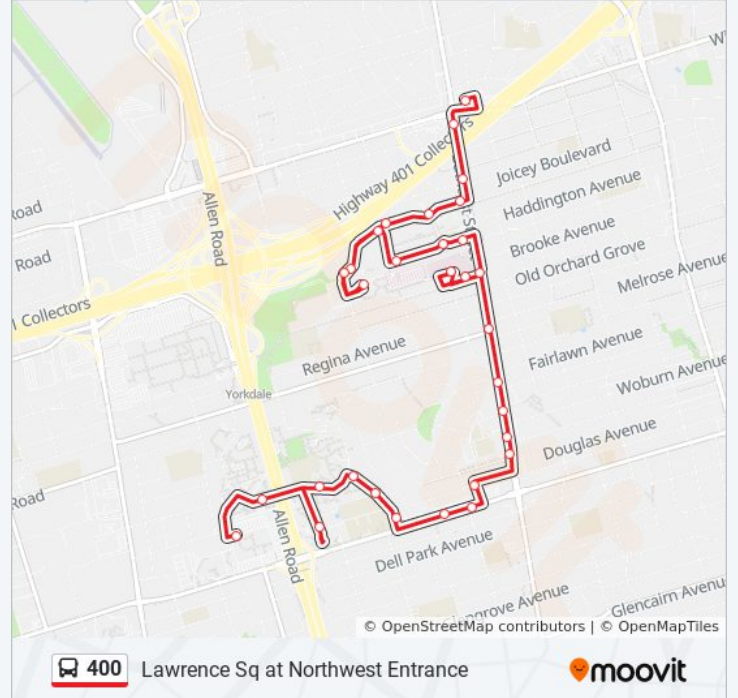

400 bus Info

Direction: Lawrence Sq at Northwest Entrance

Stops: 31

Trip Duration: 41 min

Line Summary:

Baycrest Hospital

Baycrest Home For Aged

Bathurst St at Ranee Ave

Bathurst St at Prince Charles Dr South Side

Bathurst St at Saranac Blvd

3174 Bathurst St

Bathurst St at Covington Rd

Lawrence Plaza at Canada Trust

Lawrence Ave West at Brucewood Cres

Lawrence Ave West at Brookview Dr

Varna Dr at Lawrence Ave West North Side

Varna Dr at Tundra Lane

Varna Dr at Flemington Rd

Flemington Rd at Replin Rd

5 Replin Rd - Lawrence Heights Community Centre

Flemington Rd at Dynasty Lane

Lawrence Sq at Northwest Entrance