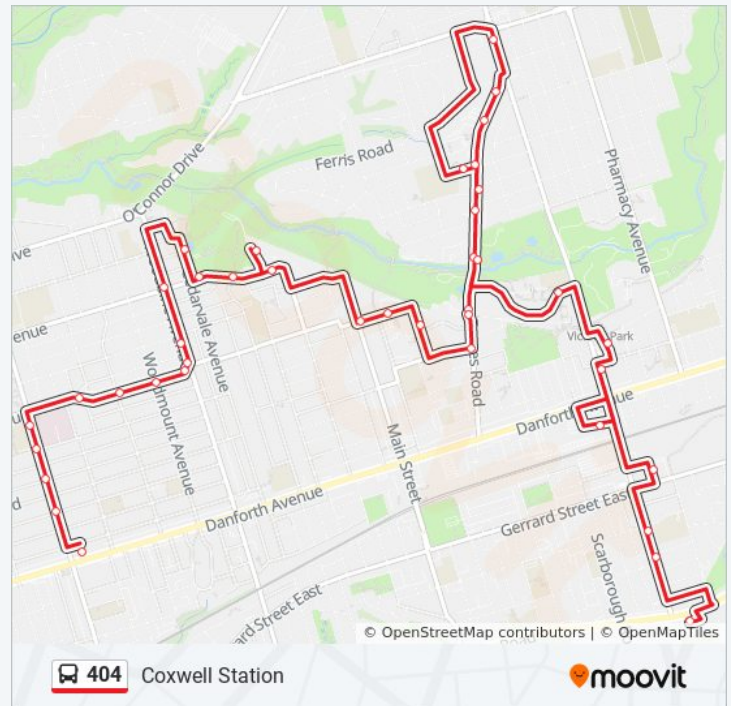

Woodbine Ave at Cosburn Ave

Woodbine Ave at Cosburn Ave

Woodbine Ave at Barker Ave South Side

Woodbine Ave at Mortimer Ave

Mortimer Ave at Woodbine Ave West Side

Sunday	Not Operational
Monday	9:00 AM - 4:45 PM
Tuesday	9:00 AM - 4:45 PM
Wednesday	9:00 AM - 4:45 PM
Thursday	9:00 AM - 4:45 PM
Friday	Not Operational
Saturday	Not Operational

404 bus Info

Direction: Coxwell Station

Stops: 40

Trip Duration: 60 min

Line Summary:

Mortimer Ave at Woodmount Ave

Mortimer Ave at Glebemount Ave

Mortimer Ave at Dunkirk Rd