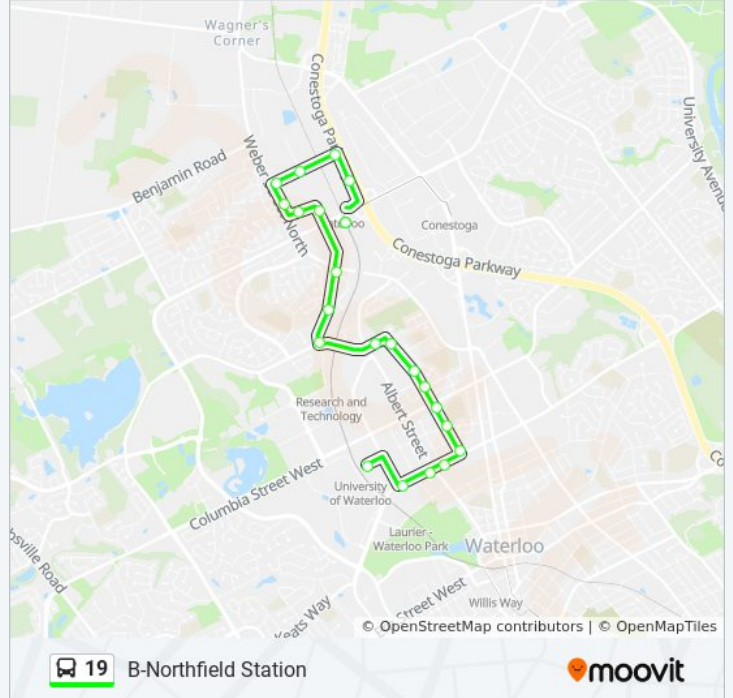

**19 bus Info**

**Direction:** B-Northfield Station

**Stops:** 25

**Trip Duration:** 21 min

**Line Summary:**

Parkside / Waterloo Corporate Campus - North

Weber / Golden Eagle

Randall / Weber

Randall / Conrad

Randall / Kumpf

585 Kumpf Dr.

Northfield Station (Bus)

### Direction: Hazel/Albert

7 stops

[VIEW LINE SCHEDULE](#)

University Of Waterloo Station

University Ave. / Phillip

University Ave. / Sunview

University Ave. / Hemlock

Hazel / Wilfrid Laurier University

## 19 bus Info

**Direction:** University Of Waterloo Station

**Stops:** 25

**Trip Duration:** 18 min

**Line Summary:**

Hazel / Waterloo Collegiate Institute

Hazel / Hickory

Hazel / Wilfrid Laurier University