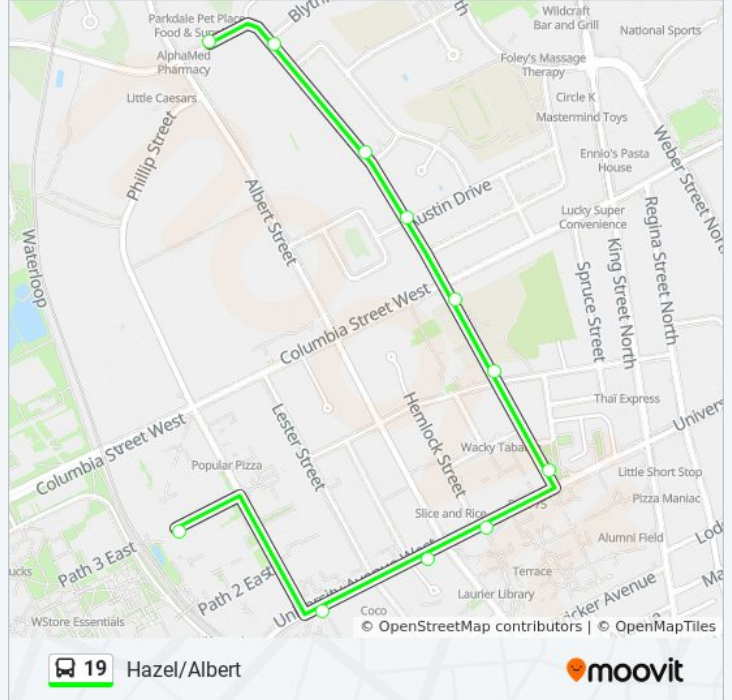

### Direction: Hazel/Albert

7 stops

[VIEW LINE SCHEDULE](#)

University Of Waterloo Station

University Ave. / Phillip

University Ave. / Sunview

University Ave. / Hemlock

Hazel / Wilfrid Laurier University

### 19 bus Info

**Direction:** Hazel/Albert

**Stops:** 7

**Trip Duration:** 13 min

**Line Summary:**

**Direction: Hazel/Albert**

7 stops

[VIEW LINE SCHEDULE](#)

Hazel / Albert

Hazel / Hickory

Hazel / Wilfrid Laurier University

University Ave. / Hemlock

University Ave. / Sunview

University Ave. / Phillip

University Of Waterloo Station

**19 bus Time Schedule**

## 19 bus Info

**Direction:** University Of Waterloo Station

**Stops:** 25

**Trip Duration:** 18 min

**Line Summary:**

Hazel / Waterloo Collegiate Institute

Hazel / Hickory

Hazel / Wilfrid Laurier University