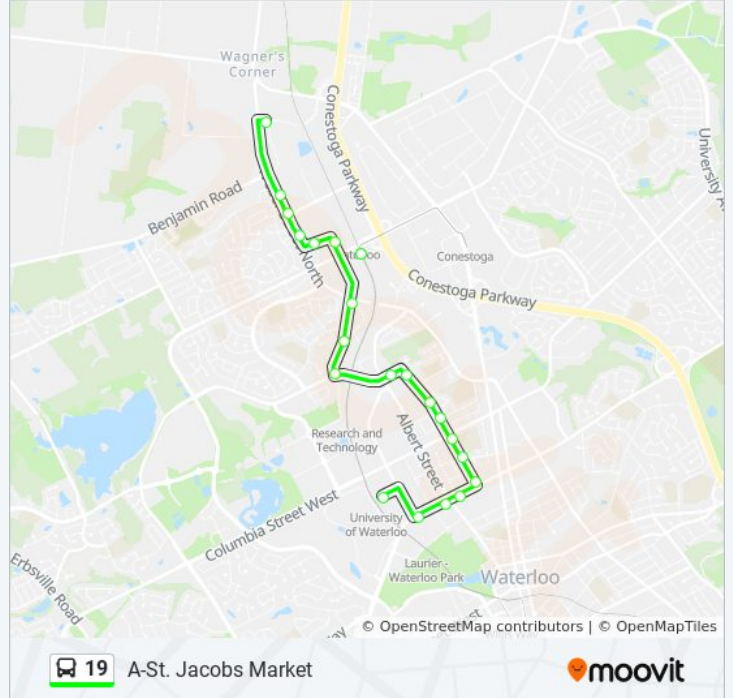

**19 bus Info**

**Direction:** A-St. Jacobs Market

**Stops:** 23

**Trip Duration:** 21 min

**Line Summary:**

Weber / Swallow

Farmers Market Rd. / St Jacobs Market

**Direction: B-Northfield Station**

25 stops

[VIEW LINE SCHEDULE](#)

- University Of Waterloo Station
- University Ave. / Phillip
- University Ave. / Sunview
- University Ave. / Hemlock
- Hazel / Wilfrid Laurier University
- Hazel / Hickory
- Hazel / Columbia
- Hazel / Austin
- Hazel / Smallwood
- Hazel / Blythwood
- Hazel / Albert
- Albert / Greenbrier
- Albert / Longwood
- Weber / Albert
- Northfield Station (Bus)
- 560 Parkside Dr.
- Northfield Station (Bus)
- Parkside / Waterloo Corporate Campus - South

### Direction: Hazel/Albert

7 stops

[VIEW LINE SCHEDULE](#)

University Of Waterloo Station

University Ave. / Phillip

University Ave. / Sunview

University Ave. / Hemlock

Hazel / Wilfrid Laurier University

## 19 bus Info

**Direction:** University Of Waterloo Station

**Stops:** 25

**Trip Duration:** 18 min

**Line Summary:**

Hazel / Waterloo Collegiate Institute

Hazel / Hickory

Hazel / Wilfrid Laurier University