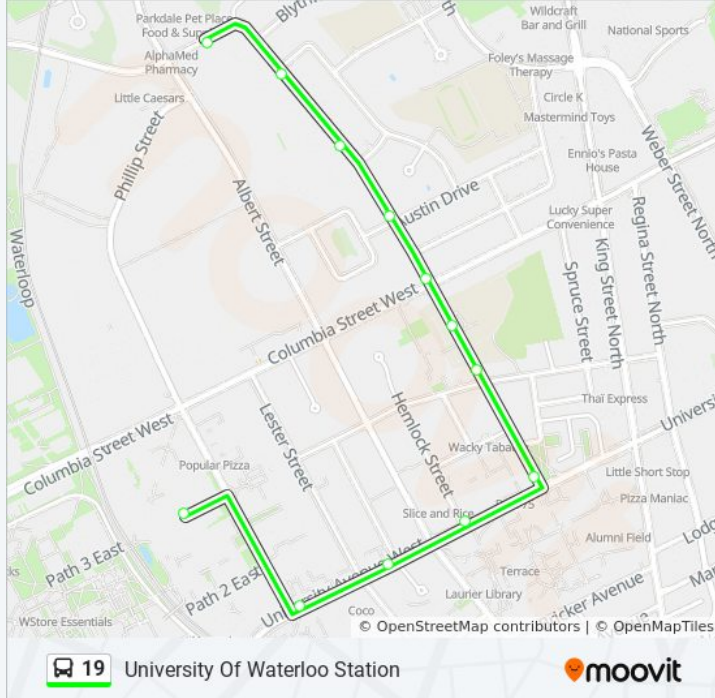

**Direction: A-St. Jacobs Market**

23 stops

[VIEW LINE SCHEDULE](#)

- University Of Waterloo Station
- University Ave. / Phillip
- University Ave. / Sunview
- University Ave. / Hemlock
- Hazel / Wilfrid Laurier University
- Hazel / Hickory
- Hazel / Columbia
- Hazel / Austin
- Hazel / Smallwood
- Hazel / Blythwood
- Hazel / Albert
- Albert / Greenbrier
- Albert / Longwood
- Weber / Albert
- Northfield Station (Bus)
- 560 Parkside Dr.
- Northfield Station (Bus)
- Parkside / Waterloo Corporate Campus - South
- Parkside / Waterloo Corporate Campus - North
- Weber / Golden Eagle
- Weber / Randall

### Direction: Hazel/Albert

7 stops

[VIEW LINE SCHEDULE](#)

University Of Waterloo Station

University Ave. / Phillip

University Ave. / Sunview

University Ave. / Hemlock

Hazel / Wilfrid Laurier University

## 19 bus Info

**Direction:** University Of Waterloo Station

**Stops:** 25

**Trip Duration:** 18 min

**Line Summary:**

Hazel / Waterloo Collegiate Institute

Hazel / Hickory

Hazel / Wilfrid Laurier University

University Ave. / Hemlock

University Ave. / Sunview

University Ave. / Phillip

University Of Waterloo Station

19 bus time schedules and route maps are available in an offline PDF at [moovitapp.com](https://moovitapp.com). Use the [Moovit App](#) to see live bus times, train schedule or subway schedule, and step-by-step directions for all public transit in Toronto.