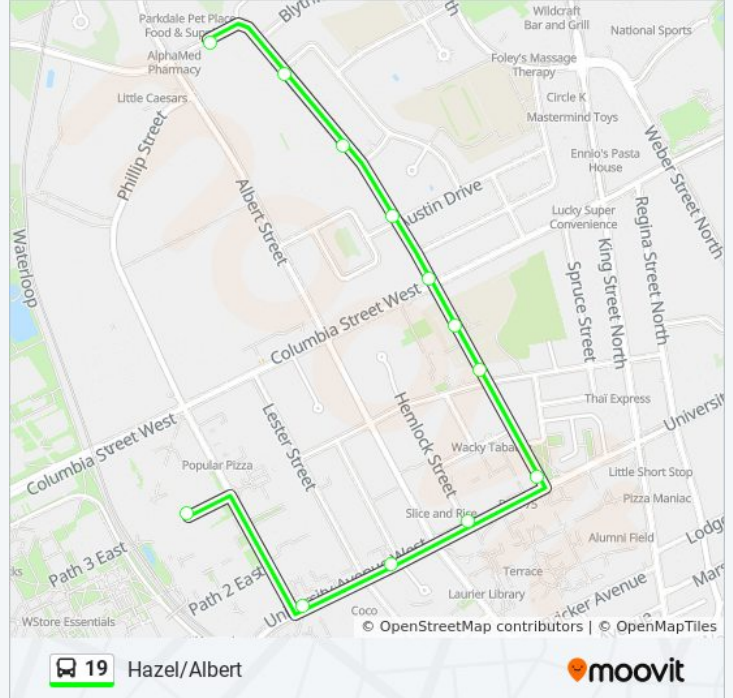

Hazel / Albert

Hazel / Hickory

Hazel / Wilfrid Laurier University

University Ave. / Hemlock

University Ave. / Sunview

University Ave. / Phillip

University Of Waterloo Station

**19 bus Time Schedule**

Hazel/Albert Route Timetable:

Sunday	Not Operational
Monday	10:24 AM
Tuesday	10:24 AM
Wednesday	10:24 AM
Thursday	10:24 AM
Friday	Not Operational
Saturday	Not Operational

**19 bus Info**

**Direction:** Hazel/Albert

**Stops:** 7

**Trip Duration:** 11 min

**Line Summary:**

## 19 bus Info

**Direction:** University Of Waterloo Station

**Stops:** 25

**Trip Duration:** 18 min

**Line Summary:**

Hazel / Waterloo Collegiate Institute

Hazel / Hickory

Hazel / Wilfrid Laurier University