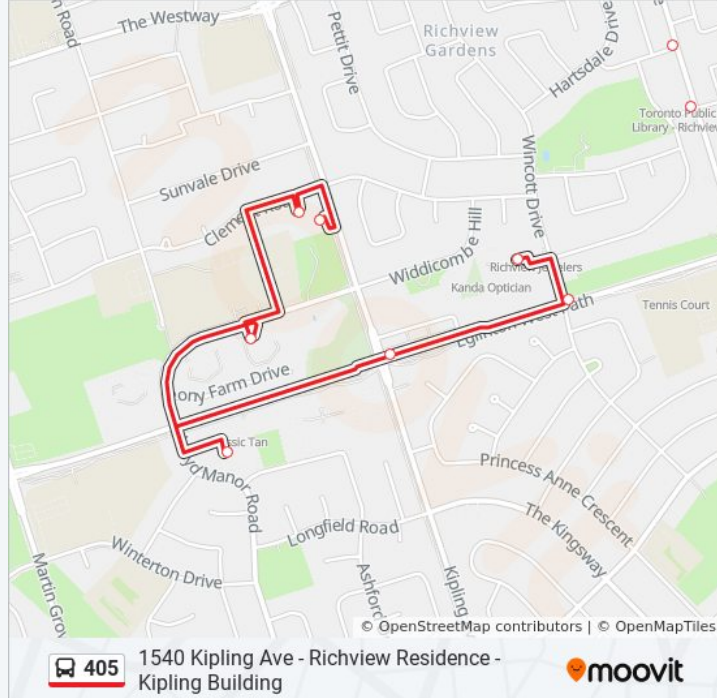

405 bus Info

Direction: 1540 Kipling Ave - Richview Residence - Kipling Building

Stops: 29

Trip Duration: 70 min

Line Summary:

Islington Ave at the Westway South Side

Islington Ave at Holgate St

Islington Ave at Summitcrest Dr

Islington Ave at Eglinton Ave West

Eglinton Ave West at Wincott Dr

250 Wincott Dr - Richview Square Plaza (Rexall)

Eglinton Ave West at Kipling Ave

201 Lloyd Manor Rd - Lloyd Manor Place (Metro)

63 Widdicombe Hill Blvd - Huntingwood Place

105 Clement Rd - Richview Residence - Clement Building

1540 Kipling Ave - Richview Residence - Kipling Building

Direction: 250 Wincott Dr - Richview Square Plaza (Rexall)

24 stops

[VIEW LINE SCHEDULE](#)

82 Buttonwood Ave - West Park Healthcare Centre - Main Entrance

Eglinton Ave West at Walkway To Emmett Ave

Eglinton Ave West at Scarlett Rd

60 Richview Rd - Ukrainian Canadian Care Centre

123 La Rose Ave - St Demetrius Seniors Residence

1447 Royal York Rd - Humbervale Residence