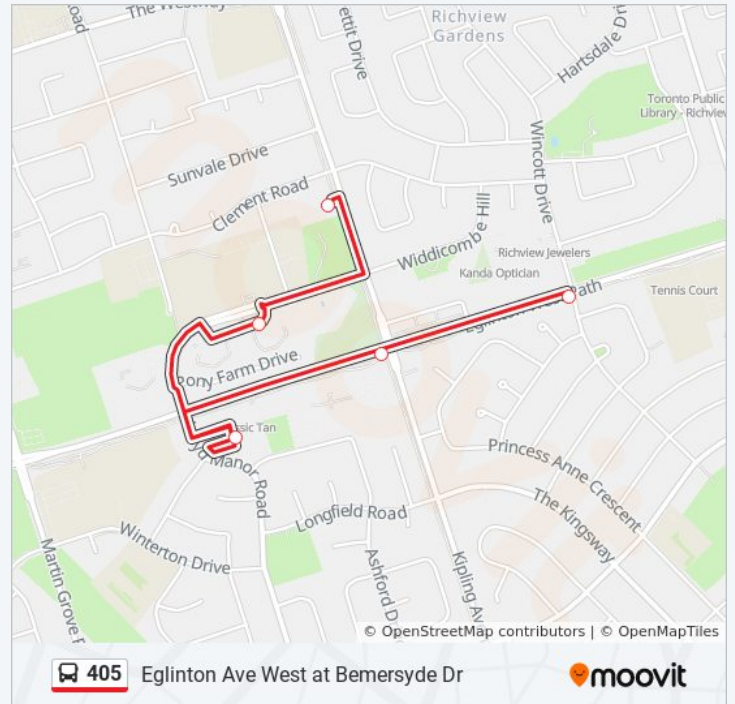

Eglinton Ave West at Kipling Ave

Eglinton Ave West at Bemersyde Dr

Thursday

11:55 AM

Friday

Not Operational

Saturday

Not Operational

405 bus Info

Direction: Eglinton Ave West at Bemersyde Dr

Stops: 5

Trip Duration: 14 min

Line Summary:

405 bus time schedules and route maps are available in an offline PDF at moovitapp.com. Use the [Moovit App](#) to see live bus times, train schedule or subway schedule, and step-by-step directions for all public transit in Toronto.

[About Moovit](#) • [MaaS Solutions](#) • [Supported Countries](#) • [Mooviter Community](#)

© 2024 Moovit - All Rights Reserved

Check Live Arrival Times