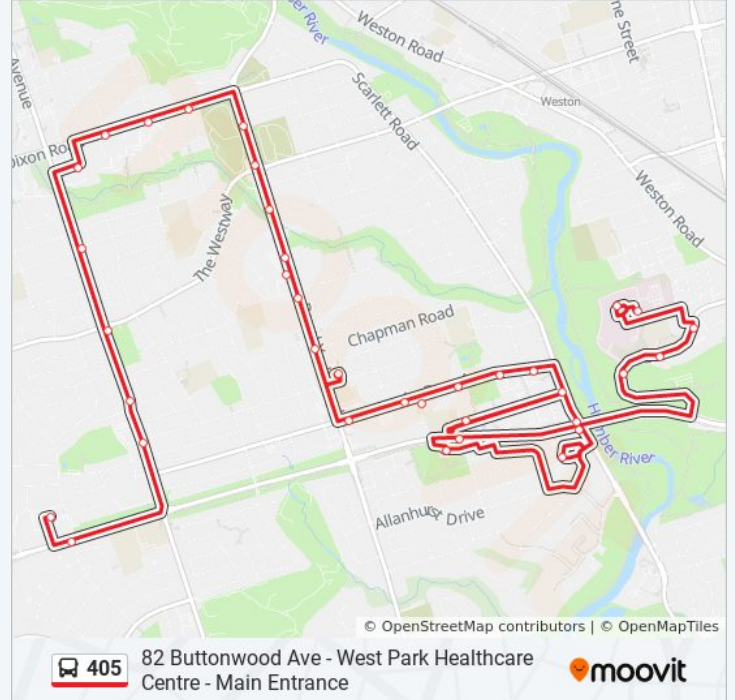

La Rose Ave at Timothy Crt

La Rose Ave at Arcade Dr

La Rose Ave at Scarlett Rd

Scarlett Rd at Richview Rd

60 Richview Rd - Ukrainian Canadian Care Centre

Scarlett Rd at Eglinton Ave West

20/30 Fontenay Crt

4005 Eglinton Ave West - Scarlett Heights Residence

4005 Eglinton Ave West

Eglinton Ave West at Scarlett Rd

120 Emmett Ave at Roadway To West Park Healthcare Centre

85 Emmett Ave

Emmett Ave at Verona Ave

82 Buttonwood Ave - West Park Long Term Care

82 Buttonwood Ave - West Park Healthcare Centre - Main Entrance

Direction: Eglinton Ave West at Bemersyde Dr

5 stops

[VIEW LINE SCHEDULE](#)

1540 Kipling Ave - Richview Residence - Kipling Building

63 Widdicombe Hill Blvd - Huntingwood Place

201 Lloyd Manor Rd - Lloyd Manor Place (Metro)