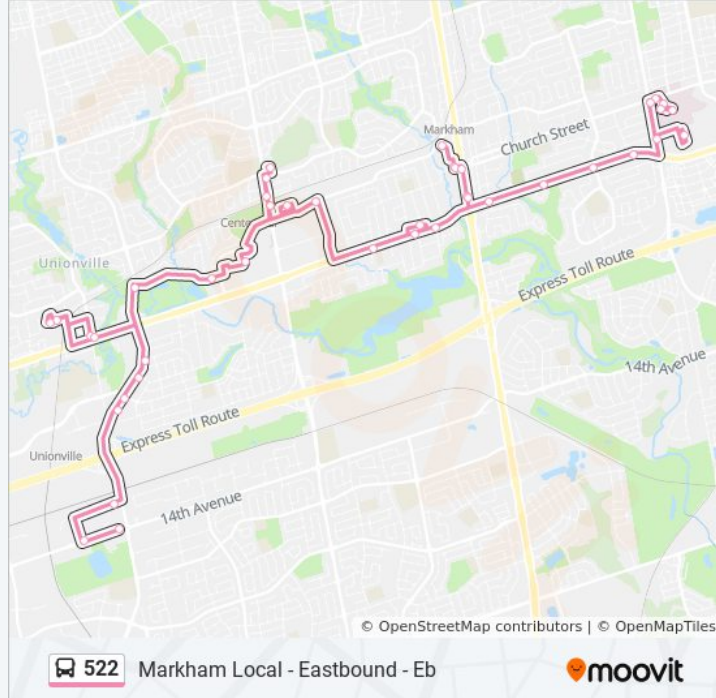

522 bus Info

Direction: Markham Local - Eastbound - Eb

Stops: 35

Trip Duration: 73 min

Line Summary:

Highway 7 / Milne Lane

Main St Markham / Thomson Crt

Robinson St / Water St

Water St Stop # 5230

Water St / Robinson St

Main St Markham / Robinson St

Main St Markham / Thomson Crt

Highway 7 / Cosburn Rd

Highway 7 / Christman Crt

Hwy 7 / Wootten

Highway 7 Stop # 4718

Ninth Line / Rose Way

Cornell Bus Terminal

Direction: Markham Local - Westbound - Wb

46 stops

[VIEW LINE SCHEDULE](#)

Cornell Bus Terminal

Ninth Line / Church St

Church St / Ninth Line

522 bus Info

Direction: Markham Local - Westbound - Wb

Stops: 46

Trip Duration: 77 min

Line Summary:

subway schedule, and step-by-step directions for all public transit in Toronto.

[About Moovit](#) · [MaaS Solutions](#) · [Supported Countries](#) · [Mooviter Community](#)