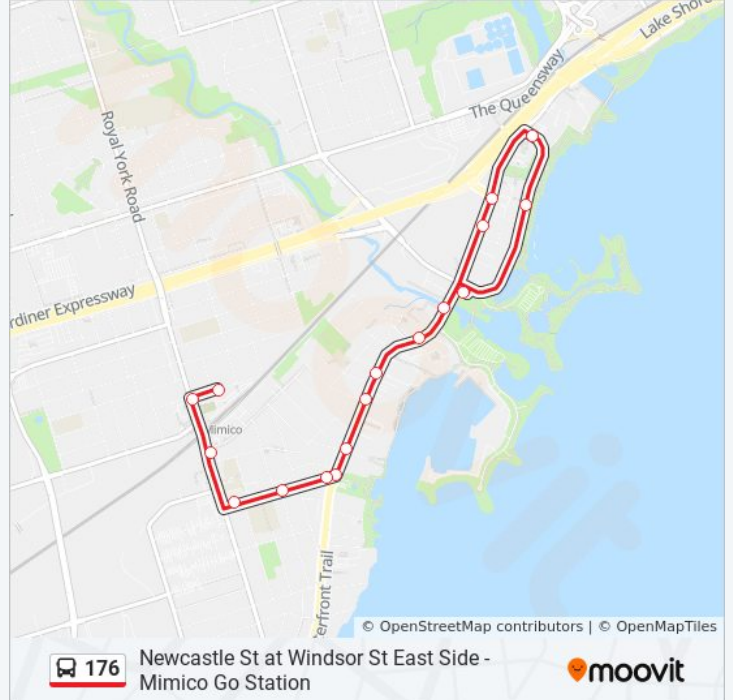

176

Marine Parade Dr Loop at Lake Shore Blvd West

Get The App

The 176 bus line (Marine Parade Dr Loop at Lake Shore Blvd West) has 2 routes. For regular weekdays, their operation hours are:

(1) Marine Parade Dr Loop at Lake Shore Blvd West: 5:39 AM - 7:10 PM (2) Newcastle St at Windsor St East Side - Mimico Go Station: 5:21 AM - 6:52 PM

Use the Moovit App to find the closest 176 bus station near you and find out when is the next 176 bus arriving.

Direction: Marine Parade Dr Loop at Lake Shore Blvd West

5 stops

[VIEW LINE SCHEDULE](#)

Newcastle St at Windsor St East Side - Mimico Go Station

Stops: 5

Trip Duration: 8 min

Line Summary:

Direction: Newcastle St at Windsor St East Side - Mimico Go Station

18 stops

[VIEW LINE SCHEDULE](#)

Marine Parade Dr Loop at Lake Shore Blvd West

Opposite 2155 Lake Shore Blvd West

176 bus Info

Direction: Newcastle St at Windsor St East Side - Mimico Go Station

Stops: 18

Trip Duration: 14 min

Line Summary:

Newcastle St at Windsor St East Side - Mimico Go Station

176 bus time schedules and route maps are available in an offline PDF at moovitapp.com. Use the [Moovit App](#) to see live bus times, train schedule or subway schedule, and step-by-step directions for all public transit in Toronto.