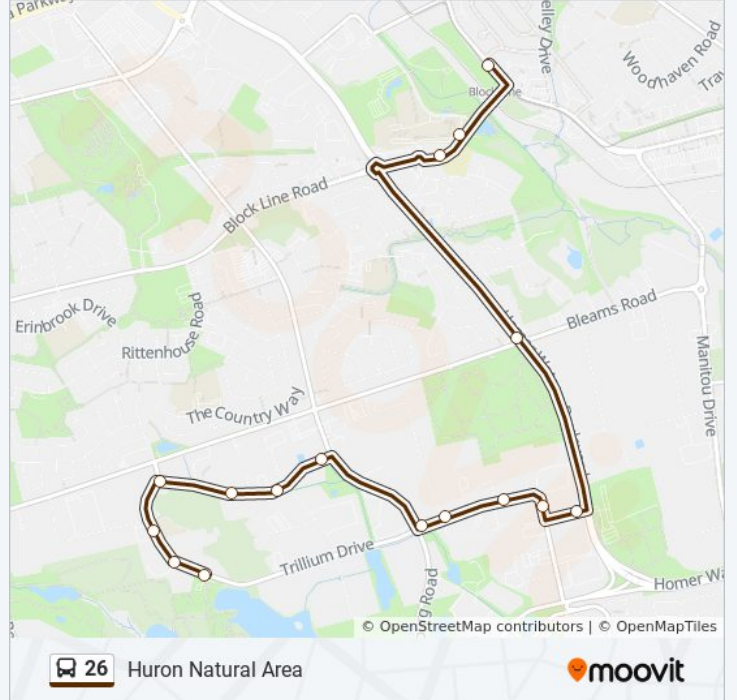

Use the Moovit App to find the closest 26 bus station near you and find out when is the next 26 bus arriving.

Direction: Block Line Station

13 stops

[VIEW LINE SCHEDULE](#)

Trillium / Huron Natural Area

680 Trillium Dr.

26 bus Info

Direction: Block Line Station

Stops: 13

Trip Duration: 12 min

Line Summary:

Direction: Huron Natural Area

16 stops

[VIEW LINE SCHEDULE](#)

26 bus Time Schedule

Huron Natural Area Route Timetable:

Sunday	Not Operational
Monday	05:58 - 22:58
Tuesday	05:58 - 22:58
Wednesday	05:58 - 22:58
Thursday	05:58 - 22:58
Friday	05:58 - 22:58
Saturday	Not Operational

26 bus Info

Direction: Huron Natural Area

Stops: 16

Trip Duration: 15 min

Line Summary:

26 bus time schedules and route maps are available in an offline PDF at moovitapp.com. Use the [Moovit App](#) to see live bus times, train schedule or subway schedule, and step-by-step directions for all public transit in Toronto.