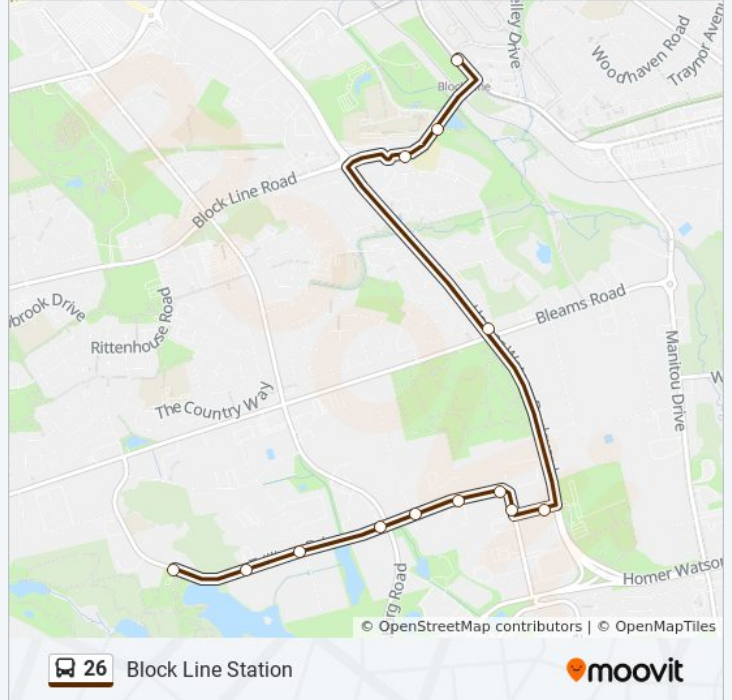

Block Line Station

[Get The App](#)

The 26 bus line (Block Line Station) has 2 routes. For regular weekdays, their operation hours are:

(1) Block Line Station: 06:12 - 23:12(2) Huron Natural Area: 05:58 - 22:58

Use the Moovit App to find the closest 26 bus station near you and find out when is the next 26 bus arriving.

Direction: Block Line Station

13 stops

[VIEW LINE SCHEDULE](#)

Trillium / Huron Natural Area

680 Trillium Dr.

Block Line / Fallowfield

Block Line / St Marys High School

Block Line Station

26 bus Time Schedule

Block Line Station Route Timetable:

Sunday	Not Operational
Monday	06:12 - 23:12
Tuesday	06:12 - 23:12
Wednesday	06:12 - 23:12
Thursday	06:12 - 23:12
Friday	06:12 - 23:12
Saturday	Not Operational

26 bus Info

Direction: Block Line Station

Stops: 13

Trip Duration: 12 min

Line Summary:

Direction: Huron Natural Area

16 stops

[VIEW LINE SCHEDULE](#)