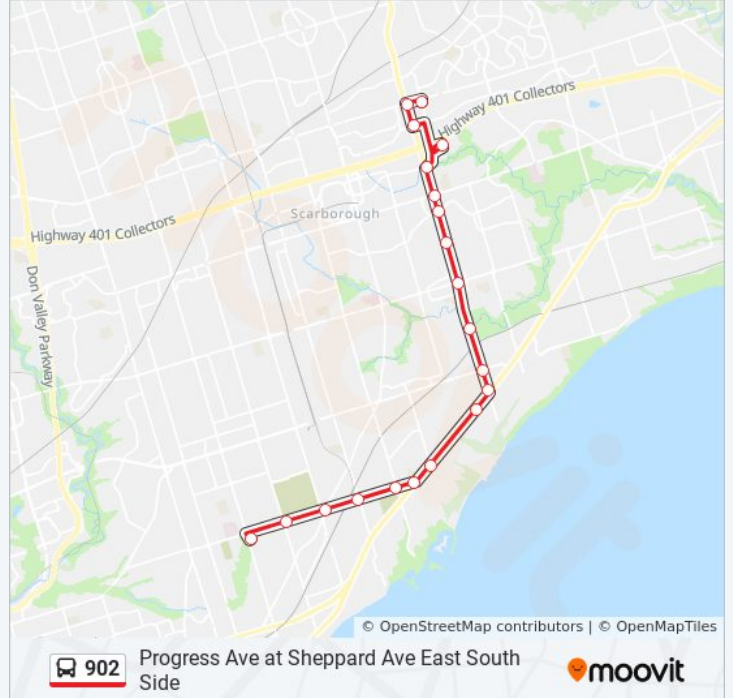

### Direction: Markham Rd at Steeles Ave East South Side

2 stops

[VIEW LINE SCHEDULE](#)

#### 902 bus Info

**Direction:** Markham Rd at Steeles Ave East South Side

**Stops:** 2

**Trip Duration:** 6 min

**Line Summary:**

 [902 bus Line Map](#)

#### 902 bus Info

**Direction:** Morningside Ave at Passmore Ave - Amazon Fulfillment Centre

**Stops:** 26

**Trip Duration:** 57 min

**Line Summary:**

Markham Rd at Progress Ave

Centennial College Bus Terminal

### Direction: Warden Station

26 stops

[VIEW LINE SCHEDULE](#)

Morningside Ave at Passmore Ave - Amazon Fulfillment Centre

Markham Rd at Steeles Ave East South Side

Markham Rd at Passmore Ave

Markham Rd at Mcnicoll Ave