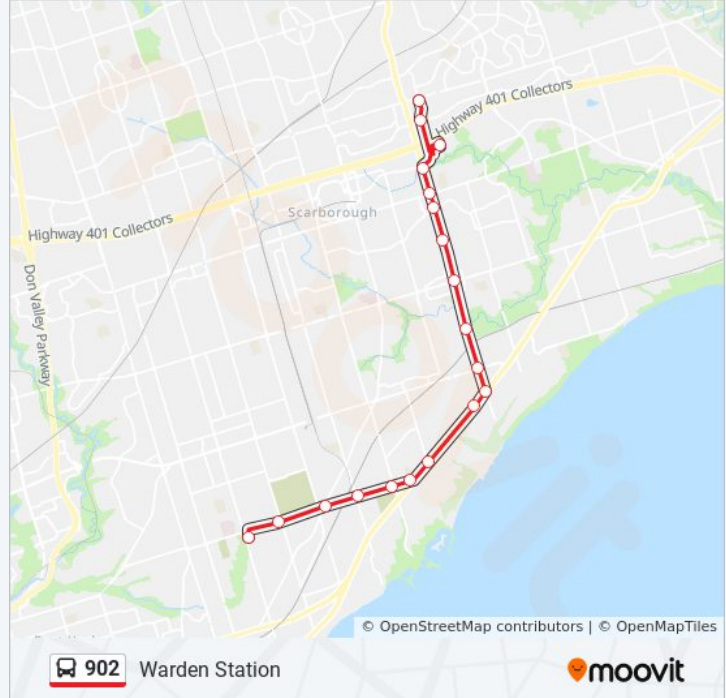

#### 902 bus Info

**Direction:** Markham Rd at Steeles Ave East South Side

**Stops:** 2

**Trip Duration:** 6 min

**Line Summary:**

 [902 bus Line Map](#)

### 902 bus Info

**Direction:** Warden Station

**Stops:** 26

**Trip Duration:** 56 min

**Line Summary:**

Markham Rd at Kingston Rd

Kingston Rd at Parkcrest Dr

Kingston Rd at Mccowan Rd

St Clair Ave East at Kingston Rd West Side

St Clair Ave East at Brimley Rd West Side

St Clair Ave East at Midland Ave

St Clair Ave East at Danforth Rd

St Clair Ave East at Birchmount Rd West Side

Warden Station