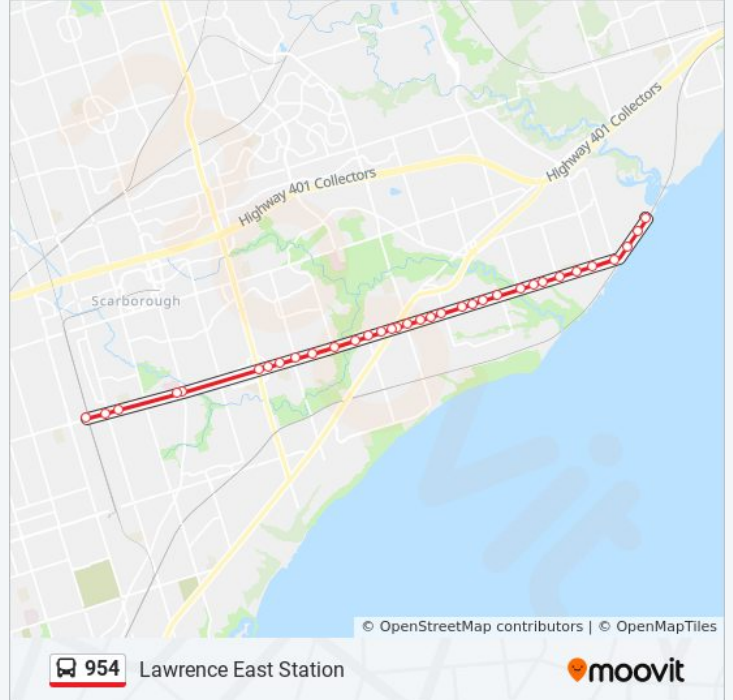

Direction: Kennedy Station - Platform A

35 stops

[VIEW LINE SCHEDULE](#)

- Starspray Loop at Lawrence Ave East
- Lawrence Ave East at Walkway To Ridgewood Rd
- Lawrence Ave East at Stotts Ter West Side
- Lawrence Ave East at East Ave - Rouge Hill Go Station
- Lawrence Ave East at Port Union Rd West Side
- Lawrence Ave East at Charlottetown Blvd West Side
- Lawrence Ave East at Centennial Rd
- Lawrence Ave East at Bathgate Dr
- Lawrence Ave East at Goldberry Sq
- Lawrence Ave East at Meadowvale Rd
- Lawrence Ave East at Beechgrove Dr West Side
- Lawrence Ave East at Bennett Rd
- Lawrence Ave East at Flerimac Rd
- Lawrence Ave East at Fern Meadow Rd
- Lawrence Ave East at Manse Rd West Side
- Lawrence Ave East at West Hill Dr
- Lawrence Ave East at Collinsgrove Rd
- Lawrence Ave East at Morningside Ave
- Lawrence Ave East at Kingston Rd
- Lawrence Ave East at Rodda Blvd

954 bus Info

Direction: Kennedy Station - Platform A

Stops: 35

Trip Duration: 45 min

Line Summary:

Opposite 4125 Lawrence Ave East
 Lawrence Ave East at Galloway Rd
 Lawrence Ave East at Overture Rd West Side
 Lawrence Ave East at Orton Park Rd
 Lawrence Ave East at Mossbank Dr West Side
 Lawrence Ave East at Scarborough Golf Club Rd
 Lawrence Ave East at Fortune Gate
 Lawrence Ave East at Greenholm Circt
 Lawrence Ave East at Markham Rd
 Lawrence Ave East at Mccowan Rd
 Lawrence Ave East at Mccowan Rd Westside
 Scarborough General
 Lawrence Ave East at Brockley Dr
 Midland Ave at Lawrence Ave East South Side
 Midland Ave at Eglinton Ave East
 Kennedy Station