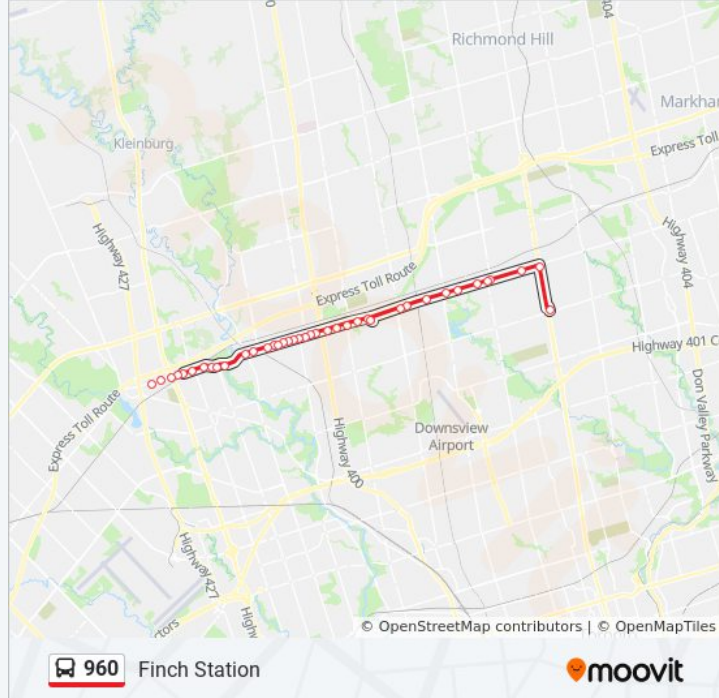

**Direction: Finch Station**

39 stops

[VIEW LINE SCHEDULE](#)

- Signal Hill Ave at Steeles Ave West
- Steeles Ave West at Steinway Blvd
- Steeles Ave West at Highway 27
- 6807 Steeles Ave West
- Steeles Av Stop # 5271
- Steeles Ave West at Martin Grove Rd
- Steeles Av / Gihon Spring Dr
- Steeles Av Stop # 3664
- Steeles Av / Kipling Av
- Steeles Ave West At Markbrook Lane
- Steeles Ave West At Islington Ave
- Steeles Av Stop # 3674
- Steeles Ave West at Fenmar Dr East Side
- Steeles Ave West at Gaudaur Rd East Side
- Steeles Ave West at Turbine Dr
- Steeles Ave West at Scholes Rd/Barmac Dr
- Steeles Ave West at Klondike Dr
- Steeles Ave West at Irondale Dr
- Steeles Ave West at Weston Rd
- Steeles Ave West at Signet Dr
- Steeles Av / Rossdean Dr
- 4545 Steeles Ave West

**960 bus Info**

**Direction:** Finch Station

**Stops:** 39

**Trip Duration:** 50 min

**Line Summary:**

Steeles Av / Norfinch Dr

Steeles Ave West at Peter Kaiser Gate

Steeles Av / Jane St

Steeles Av / Murray Ross Pkwy

Steeles Ave West at Northwest Gate East Side

Pioneer Village Station

Steeles Ave West at Keele St East Side

Steeles Av / Petrolia Rd

Steeles Ave West at Alness St East Side

Steeles Ave West at Dufferin St East Side

Steeles Av / Hidden Trl

Steeles Ave West at Torresdale Ave

Steeles Ave West at Carpenter Rd

Steeles Ave West at Bathurst St

Steeles Av / Hilda Av

Yonge St / Steeles Av

Finch Station

960 bus time schedules and route maps are available in an offline PDF at [moovitapp.com](https://moovitapp.com). Use the [Moovit App](#) to see live bus times, train schedule or subway schedule, and step-by-step directions for all public transit in Toronto.