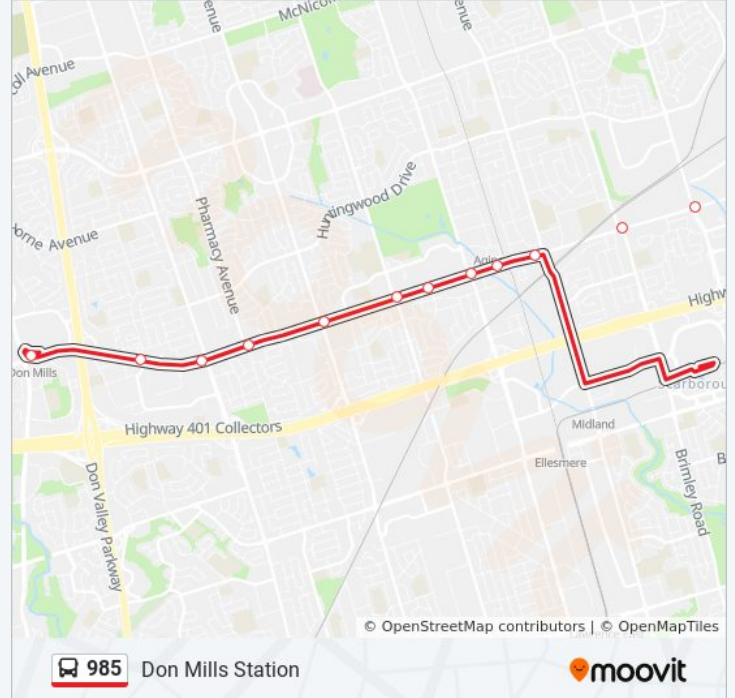

Direction: Don Mills Station

29 stops

[VIEW LINE SCHEDULE](#)

- Meadowvale Loop at Sheppard Ave East
- Sheppard Ave East at Meadowvale Rd West Side
- Sheppard Ave East at Idagrove Gate
- Sheppard Ave East at Rouge River Dr (East)
- Sheppard Ave East at Ecopark Gate
- 8800 Sheppard Ave East
- Sheppard Ave East at Conlins Rd
- 8270 Sheppard Ave East
- Sheppard Ave East at Water Tower Gate
- 8150 Sheppard Ave East
- Sheppard Avenue East 7598
- Brenyon Way 1099
- Sheppard Avenue East 1147
- Sheppard Avenue East 1122
- Sheppard Ave East at Malvern St
- Sheppard Ave East at Markham Rd West Side
- Sheppard Ave East at Shorting Rd
- Sheppard Ave East at Mccowan Rd
- Sheppard Ave East at Brimley Rd
- Sheppard Ave East at Midland Ave
- Sheppard Ave East at Reidmount Ave - Agincourt Go Station

985 bus Time Schedule

Don Mills Station Route Timetable:

Sunday	12:07 AM - 12:45 AM
Monday	12:06 AM - 11:59 PM
Tuesday	12:14 AM - 11:59 PM
Wednesday	12:14 AM - 11:59 PM
Thursday	12:14 AM - 11:59 PM
Friday	12:14 AM - 11:51 PM
Saturday	12:06 AM - 11:52 PM

985 bus Info

Direction: Don Mills Station

Stops: 29

Trip Duration: 44 min

Line Summary:

Sheppard Ave East at Kennedy Rd

Sheppard Ave East at Allanford Rd West Side

Sheppard Ave East at Birchmount Rd

Sheppard Ave East at Warden Ave

Sheppard Ave East at Pharmacy Ave

Sheppard Ave East at Victoria Park Ave West Side

Sheppard Ave East at Brian Dr West Side

Don Mills Station

985 bus time schedules and route maps are available in an offline PDF at moovitapp.com. Use the [Moovit App](#) to see live bus times, train schedule or subway schedule, and step-by-step directions for all public transit in Toronto.