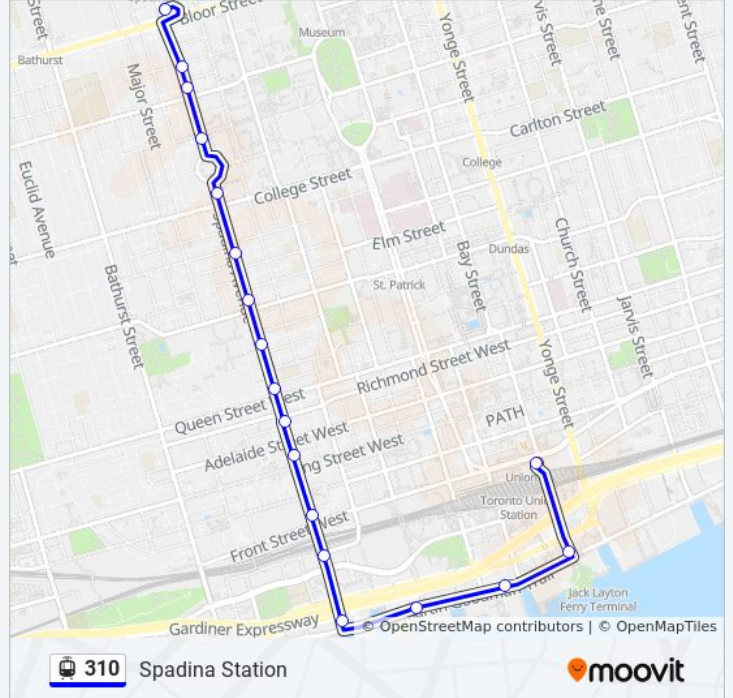

Friday

3:15 AM - 5:25 AM

Saturday

3:15 AM - 5:25 AM

310 streetcar Info

Direction: Spadina Ave at King St West

Stops: 10

Trip Duration: 13 min

310 streetcar Time Schedule

Spadina Station Route Timetable:

Sunday	2:30 AM - 5:00 AM
Monday	2:30 AM - 5:00 AM
Tuesday	2:31 AM - 5:00 AM
Wednesday	2:31 AM - 5:00 AM
Thursday	2:31 AM - 5:00 AM
Friday	2:31 AM - 5:00 AM
Saturday	2:30 AM - 5:00 AM

310 streetcar Info

Direction: Spadina Station

Stops: 18

Trip Duration: 25 min

Line Summary:

Spadina Ave at Sullivan St North Side
 Spadina Ave at Dundas St West North Side
 Spadina Ave at Nassau St
 Spadina Ave at College St North Side
 Spadina Ave at Willcocks St
 Spadina Ave at Harbord St North Side
 Spadina Ave at Sussex Ave
 Spadina Station

Direction: Union Station

17 stops

[VIEW LINE SCHEDULE](#)

Spadina Station
 Spadina Ave at Sussex Ave South Side
 Spadina Ave at Harbord St South Side
 Spadina Ave at Willcocks St
 Spadina Ave at College St South Side
 Spadina Ave at Nassau St South Side
 Spadina Ave at Dundas St West South Side
 Spadina Ave at Sullivan St
 Spadina Ave at Queen St West South Side
 Spadina Ave at King St West
 Spadina Ave at Front St West
 Spadina Ave at Bremner Blvd
 Queens Quay West at Lower Spadina Ave East Side
 Queens Quay West at Rees St
 Queens Quay West at Harbourfront Centre
 Queens Quay/Ferry Docks Station
 Union Station