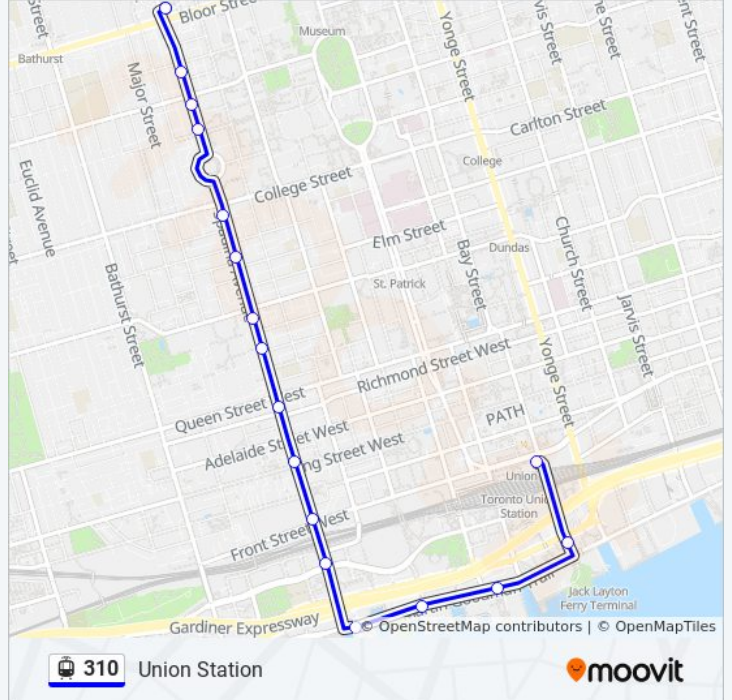

Friday

3:15 AM - 5:25 AM

Saturday

3:15 AM - 5:25 AM

310 streetcar Info

Direction: Spadina Ave at King St West

Stops: 10

Trip Duration: 13 min

Direction: Union Station

17 stops

[VIEW LINE SCHEDULE](#)

Spadina Station
 Spadina Ave at Sussex Ave South Side
 Spadina Ave at Harbord St South Side
 Spadina Ave at Willcocks St
 Spadina Ave at College St South Side
 Spadina Ave at Nassau St South Side
 Spadina Ave at Dundas St West South Side
 Spadina Ave at Sullivan St
 Spadina Ave at Queen St West South Side
 Spadina Ave at King St West
 Spadina Ave at Front St West
 Spadina Ave at Bremner Blvd
 Queens Quay West at Lower Spadina Ave East Side
 Queens Quay West at Rees St
 Queens Quay West at Harbourfront Centre
 Queens Quay/Ferry Docks Station
 Union Station

310 streetcar Time Schedule

Union Station Route Timetable:

Sunday	2:45 AM - 4:30 AM
Monday	2:44 AM - 4:30 AM
Tuesday	2:45 AM - 4:30 AM
Wednesday	2:45 AM - 4:30 AM
Thursday	2:45 AM - 4:30 AM
Friday	2:45 AM - 4:30 AM
Saturday	2:44 AM - 4:30 AM

310 streetcar Info

Direction: Union Station

Stops: 17

Trip Duration: 25 min

Line Summary:

310 streetcar time schedules and route maps are available in an offline PDF at moovitapp.com. Use the [Moovit App](#) to see live bus times, train schedule or subway schedule, and step-by-step directions for all public transit in Toronto.