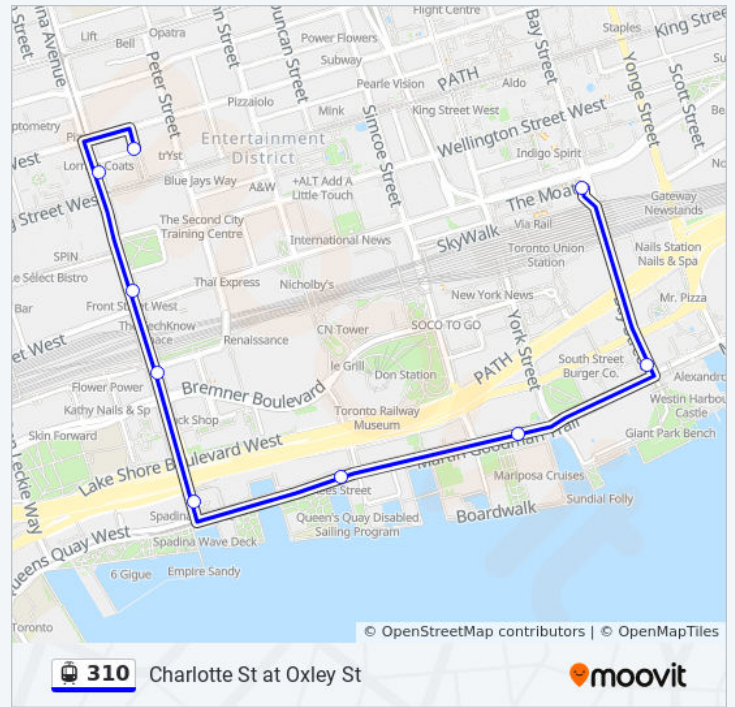

Direction: Spadina Ave at Front St West North Side
Stops: 7
Trip Duration: 11 min
Line Summary:

[310 streetcar Line Map](#)

Direction: Spadina Ave at King St West

10 stops

[VIEW LINE SCHEDULE](#)

- Spadina Station
- Spadina Ave at Sussex Ave South Side
- Spadina Ave at Harbord St South Side
- Spadina Ave at Willcocks St

310 streetcar Time Schedule

Spadina Ave at King St West Route Timetable:

Sunday	3:15 AM - 5:25 AM
Monday	3:15 AM - 5:25 AM
Tuesday	3:15 AM - 5:25 AM
Wednesday	3:15 AM - 5:25 AM
Thursday	3:15 AM - 5:25 AM

Friday

3:15 AM - 5:25 AM

Saturday

3:15 AM - 5:25 AM

310 streetcar Info

Direction: Spadina Ave at King St West

Stops: 10

Trip Duration: 13 min

Line Summary:

Direction: Spadina Station

18 stops

[VIEW LINE SCHEDULE](#)

Union Station

Queens Quay/Ferry Docks Station

Queens Quay West at Harbourfront Centre

Queens Quay West at Rees St West Side