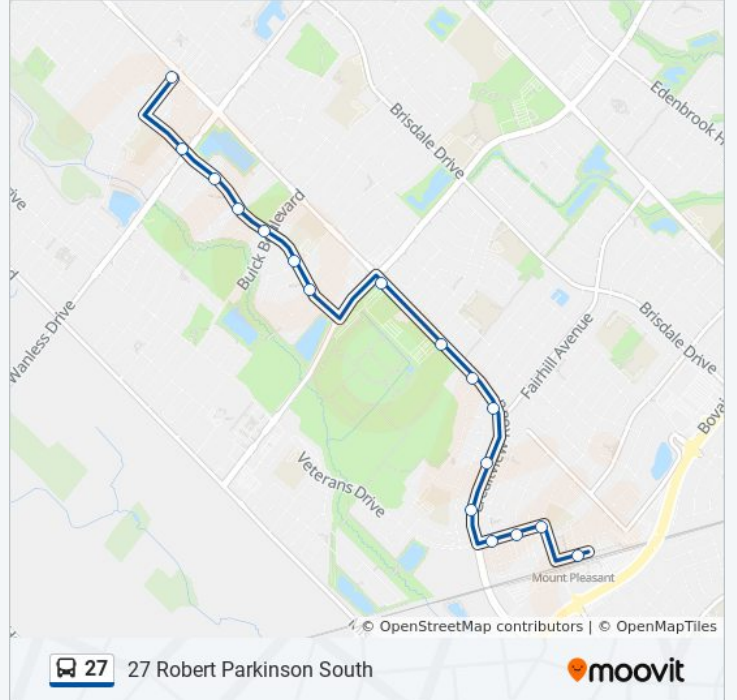

27 bus Info

Direction: 27 Robert Parkinson North

Stops: 22

Trip Duration: 14 min

Line Summary:

Direction: 27 Robert Parkinson South

17 stops

[VIEW LINE SCHEDULE](#)

- Remembrance Rd W/Of Creditview Rd
- Robert Parkinson Dr N/Of Wanless Dr
- Robert Parkinson Dr S/Of Eckford Lane
- Robert Parkinson Dr N/Of Allium Rd
- Robert Parkinson Dr N/Of Buick Blvd
- Robert Parkinson Dr N/Of Giltspur Rd
- Robert Parkinson Dr N/Of Killick Rd
- Creditview Rd S/Of Sandalwood Pky
- Creditview Rd S/Of Mccrimmon Dr
- Creditview Rd S/Of Aylesbury Rd
- Creditview Rd N/Of Fairhill Ave
- Creditview Rd N/Of Bleasdale Ave
- Creditview Rd Btwn Bleasdale Ave & Veterans Dr
- Ganton Heights W/Of Butterworth Rd
- Ganton Heights Opp Bevington Rd
- Ganton Heights W/Of Commuter Dr
- Mount Pleasant Village

27 bus Time Schedule

27 Robert Parkinson South Route Timetable:

Sunday	Not Operational
Monday	5:55 AM - 7:55 PM
Tuesday	5:55 AM - 7:55 PM
Wednesday	5:55 AM - 7:55 PM
Thursday	5:55 AM - 7:55 PM
Friday	Not Operational
Saturday	8:11 AM - 6:06 PM

27 bus Info

Direction: 27 Robert Parkinson South

Stops: 17

Trip Duration: 11 min

Line Summary:

27 bus time schedules and route maps are available in an offline PDF at moovitapp.com. Use the [Moovit App](#) to see live bus times, train schedule or subway schedule, and step-by-step directions for all public transit in Toronto.