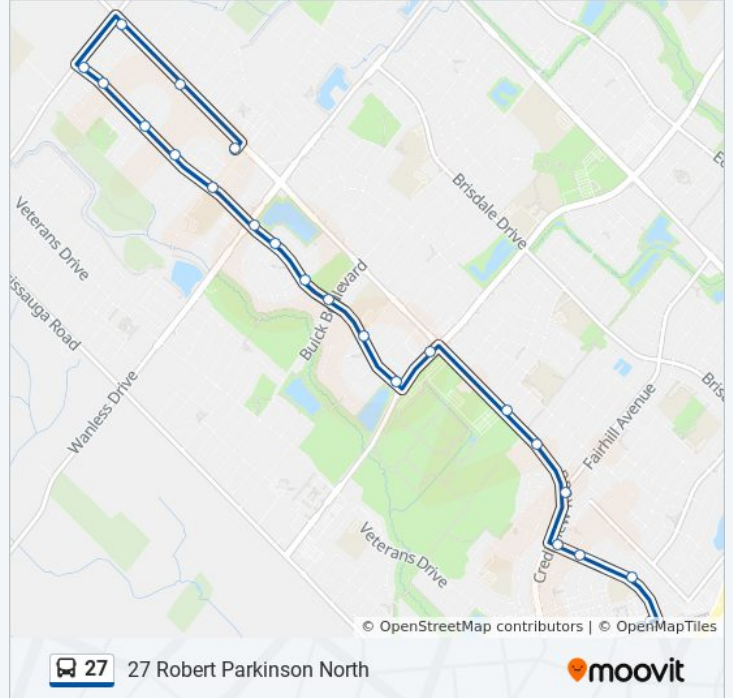

27 Robert Parkinson North

Get The App

The 27 bus line (27 Robert Parkinson North) has 2 routes. For regular weekdays, their operation hours are:
 (1) 27 Robert Parkinson North: 5:40 AM - 7:37 PM
 (2) 27 Robert Parkinson South: 5:55 AM - 7:55 PM
 Use the Moovit App to find the closest 27 bus station near you and find out when is the next 27 bus arriving.

Direction: 27 Robert Parkinson North

22 stops

[VIEW LINE SCHEDULE](#)

- Mount Pleasant Village
- Bleasdale Ave S/Of Clenston Rd
- Bleasdale Ave S/Of Haverty Tr
- Bleasdale Ave S/Of Creditview Rd
- Creditview Rd S/Of Fairhill Ave
- Creditview Rd Opp Aylesbury Dr
- Creditview Rd at Mccrimmon Dr
- Sandalwood Pkwy W/Of Creditview Rd
- Robert Parkinson Dr N/Of Sandalwood Pkwy
- Robert Parkinson Dr S/Of Tribune Dr
- Robert Parkinson Dr N/Of Buick Blvd
- Robert Parkinson Dr S/Of Bannister Cres
- Robert Parkinson Dr S/Of Polstar Rd
- Robert Parkinson Dr S/Of Wanless Dr
- Robert Parkinson Dr S/Of Remembrance Rd
- Robert Parkinson Dr N/Of Guildhouse Dr
- Robert Parkinson Dr S/Of Kilkarrin Rd
- Robert Parkinson Dr at Humberstone Cres
- Robert Parkinson Dr S/Of Mayfield Rd
- Creditview Rd S/Of Mayfield Rd
- Creditview Rd S/Of Kilkarrin Rd
- Remembrance Rd W/Of Creditview Rd

27 bus Time Schedule

27 Robert Parkinson North Route Timetable:

Sunday	Not Operational
Monday	5:40 AM - 7:37 PM
Tuesday	5:40 AM - 7:37 PM
Wednesday	5:40 AM - 7:37 PM
Thursday	5:40 AM - 7:37 PM
Friday	Not Operational
Saturday	7:50 AM - 5:45 PM

27 bus Info

Direction: 27 Robert Parkinson North

Stops: 22

Trip Duration: 14 min

Line Summary:

Direction: 27 Robert Parkinson South

17 stops

[VIEW LINE SCHEDULE](#)