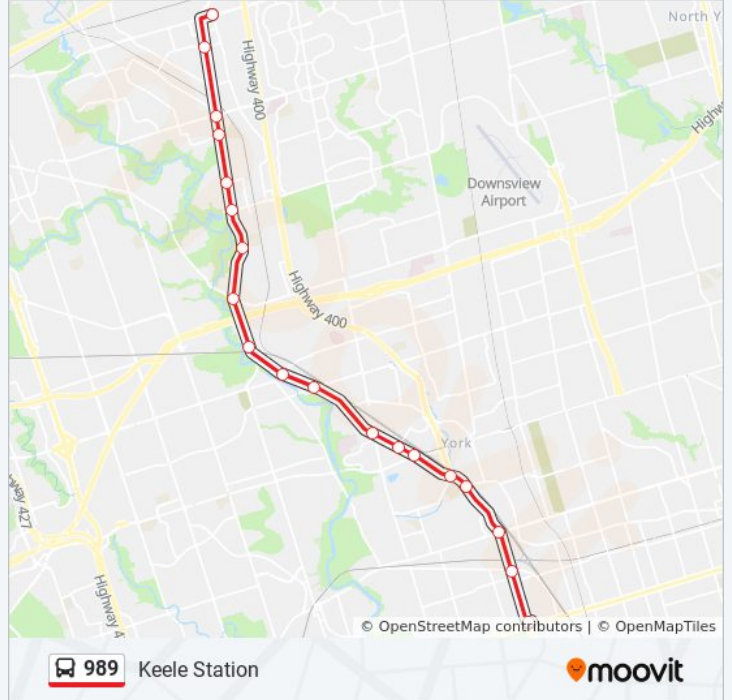

 989

Keele Station

Get The App

The 989 bus line (Keele Station) has 2 routes. For regular weekdays, their operation hours are:  
 (1) Keele Station: 6:00 AM - 7:01 PM (2) Old Weston Rd at Steeles Ave West: 6:05 AM - 6:56 PM  
 Use the Moovit App to find the closest 989 bus station near you and find out when is the next 989 bus arriving.

**Direction: Keele Station**

20 stops

[VIEW LINE SCHEDULE](#)

- Old Weston Rd at Steeles Ave West
- Weston Rd at Steeles Ave West South Side
- Weston Rd at Ormont Dr
- Weston Rd at Finch Ave West South Side
- Weston Rd at Lanyard Rd
- Weston Rd at Bradstock Rd
- Weston Rd at Sheppard Ave West
- Weston Rd at Starview Lane
- Weston Rd at Albion Rd South Side
- Weston Rd at Oak St
- Weston Rd at Church St South Side
- Weston Rd at Lawrence Ave West
- Weston Rd at Jane St
- Weston Rd at Ray Ave
- Weston Rd at Eglinton Ave West
- Weston Rd at Humber Blvd
- Weston Rd at Rogers Rd South Side
- Weston Rd at St Clair Ave West
- Keele St at Dundas St West South Side
- Keele Station

**989 bus Info**

**Direction:** Keele Station

**Stops:** 20

**Trip Duration:** 65 min

**Line Summary:**

**Direction: Old Weston Rd at Steeles Ave West**

20 stops

[VIEW LINE SCHEDULE](#)

**989 bus Info**

**Direction:** Old Weston Rd at Steeles Ave West

**Stops:** 20

**Trip Duration:** 61 min

**Line Summary:**

Weston Rd at Steeles Ave West

Old Weston Rd at Steeles Ave West

989 bus time schedules and route maps are available in an offline PDF at [moovitapp.com](https://moovitapp.com). Use the [Moovit App](#) to see live bus times, train schedule or subway schedule, and step-by-step directions for all public transit in Toronto.