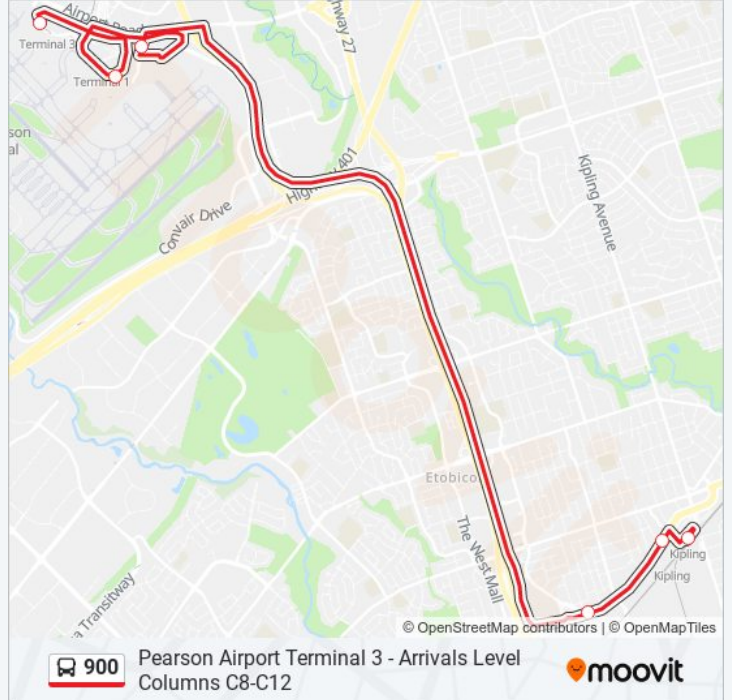

### Direction: Kipling Station

4 stops

[VIEW LINE SCHEDULE](#)

Pearson Airport Terminal 3 - Arrivals Level  
Columns C8-C12

Dundas St West at East Mall Cres

Dundas St At Auckland Rd

Kipling Station

### 900 bus Info

**Direction:** Kipling Station

**Stops:** 4

**Trip Duration:** 14 min

**Line Summary:**

**Direction: Pearson Airport Terminal 3 - Arrivals Level Columns C8-C12**

6 stops

[VIEW LINE SCHEDULE](#)

**900 bus Info**

**Direction:** Pearson Airport Terminal 3 - Arrivals Level Columns C8-C12

**Stops:** 6

**Trip Duration:** 20 min

**Line Summary:**

900 bus time schedules and route maps are available in an offline PDF at [moovitapp.com](https://moovitapp.com). Use the Moovit App to see live bus times, train schedule or subway schedule, and step-by-step directions for all public transit in Toronto.