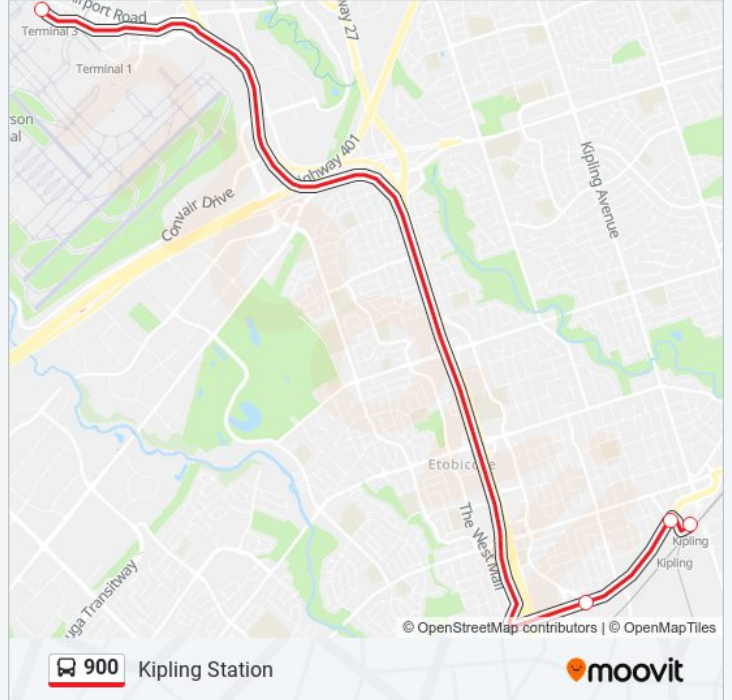

## Kipling Station

Get The App

The 900 bus line (Kipling Station) has 2 routes. For regular weekdays, their operation hours are:  
(1) Kipling Station: 00:05 - 23:55(2) Pearson Airport Terminal 3 - Arrivals Level Columns C8-C12: 00:02 - 23:52  
Use the Moovit App to find the closest 900 bus station near you and find out when is the next 900 bus arriving.

### Direction: Kipling Station

4 stops

[VIEW LINE SCHEDULE](#)

Pearson Airport Terminal 3 - Arrivals Level  
Columns C8-C12

Dundas St West at East Mall Cres

Dundas St At Auckland Rd

Kipling Station

### 900 bus Time Schedule

Kipling Station Route Timetable:

Sunday	00:06 - 23:57
Monday	00:06 - 23:55
Tuesday	00:05 - 23:55
Wednesday	00:05 - 23:55
Thursday	00:05 - 23:55
Friday	00:05 - 23:55
Saturday	00:05 - 23:54

### 900 bus Info

**Direction:** Kipling Station

**Stops:** 4

**Trip Duration:** 14 min

**Line Summary:**

**Direction: Pearson Airport Terminal 3 - Arrivals Level Columns C8-C12**

6 stops

[VIEW LINE SCHEDULE](#)