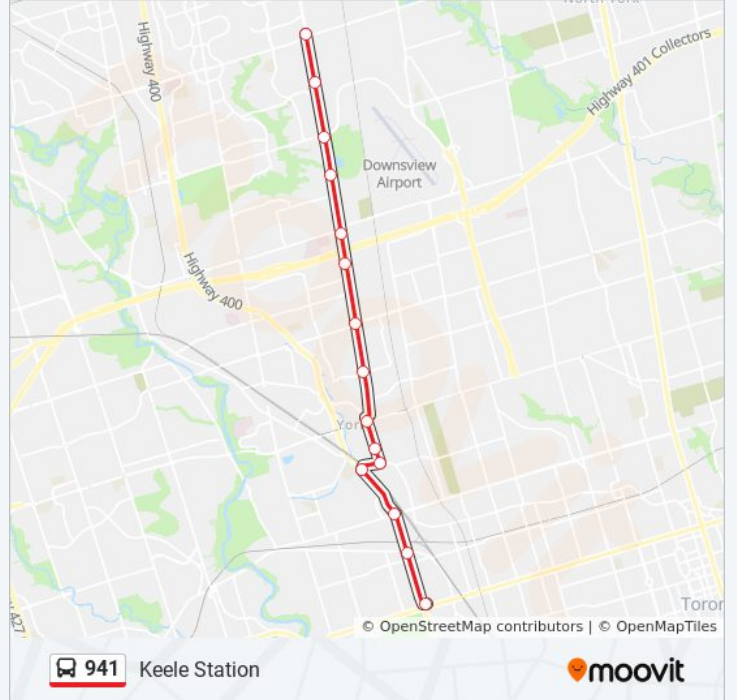

941 bus time schedules and route maps are available in an offline PDF at moovitapp.com. Use the [Moovit App](#) to see live bus times, train schedule or subway schedule, and step-by-step directions for all public transit in Toronto.

[About Moovit](#) • [MaaS Solutions](#) • [Supported Countries](#) • [Mooviter Community](#)

© 2024 Moovit - All Rights Reserved

Check Live Arrival Times