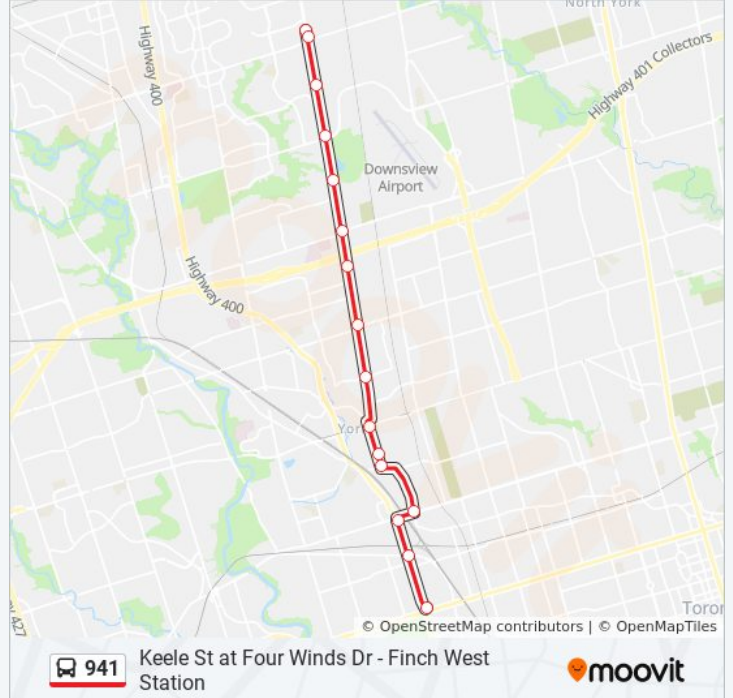

Use the Moovit App to find the closest 941 bus station near you and find out when is the next 941 bus arriving.

**Direction: Keele St at Four Winds Dr - Finch West Station**

16 stops

[VIEW LINE SCHEDULE](#)

- Keele Station
- Keele St at Dundas St West
- Keele St at St Clair Ave West
- Old Weston Rd at St Clair Ave West North Side
- Keele St at Rogers Rd North Side
- Keele St at Donald Ave
- Keele St at Eglinton Ave West
- Keele St at Ingram Dr
- Keele St at Lawrence Ave West North Side
- Keele St at Falstaff Ave North Side
- Keele St At Wilson Ave North Side
- Keele St at Downsview Park Blvd
- Keele St at Sheppard Ave West North Side
- Keele St at St Regis Cres North Side
- Keele St at Finch Ave West North Side - Finch West Station
- Keele St at Four Winds Dr - Finch West Station

**941 bus Info**

**Direction:** Keele St at Four Winds Dr - Finch West Station

**Stops:** 16

**Trip Duration:** 53 min

**Line Summary:**

**Direction: Keele Station**

15 stops

[VIEW LINE SCHEDULE](#)

- Keele St at Finch Ave West - Finch West Station
- Keele St at St Regis Cres
- Keele St at Sheppard Ave West South Side
- Keele St at Whitburn Cres
- Keele St at Wilson Ave South Side
- Keele St at Falstaff Ave South Side
- Keele St at Lawrence Ave West
- Keele St at Gulliver Rd
- Trethewey Dr at Eglinton Ave West
- Keele St at Donald Ave
- Keele St at Rogers Rd
- Weston Rd at Avon Cres
- Weston Rd at St Clair Ave West
- Keele St at Dundas St West South Side
- Keele Station