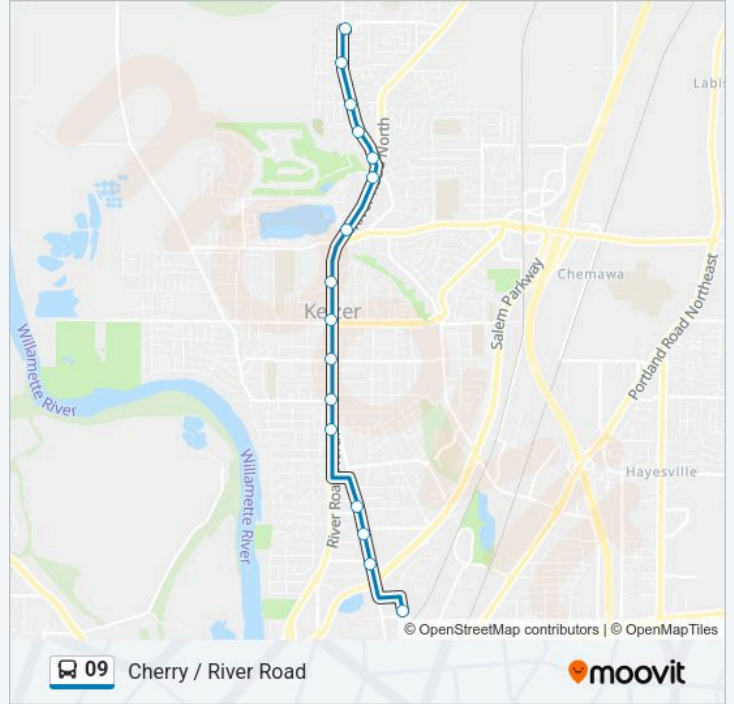

**Direction: Parkmeadow**

29 stops

[VIEW LINE SCHEDULE](#)

- Downtown Transit Center - Bay Q
- Union @ High
- High @ Willow
- Broadway @ Belmont
- Broadway @ Market
- Broadway @ Shipping
- Broadway @ Madison
- Broadway @ Academy
- Broadway @ Pine
- Pine @ Maple
- Cherry @ Hickory
- Del Webb @ Salem Industrial
- Cherry @ Plymouth
- Cherry @ Candlewood
- Cherry @ Clearview
- River Rd @ Sunset
- River Rd @ Manbrin
- River Rd @ Cummings
- River Rd @ Dearborn
- River Rd @ Chemawa
- River Rd @ Claggett

### Direction: Del Webb Ave

16 stops

[VIEW LINE SCHEDULE](#)

Parkmeadow @ Wheatland

Wheatland @ Ridgecrest

Wheatland @ Russett

Wheatland @ McNary Heights

Wheatland @ River Rd

### 09 bus Time Schedule

Del Webb Ave Route Timetable:

Monday	8:53 PM-9:23 PM
Tuesday	8:53 PM-9:23 PM
Wednesday	8:53 PM-9:23 PM
Thursday	8:53 PM-9:23 PM
Friday	8:53 PM-9:23 PM
Saturday	9:23 PM
Sunday	8:23 PM

### 09 bus Info

**Direction:** Del Webb Ave

**Stops:** 16

**Trip Duration:** 11 min

**Line Summary:**

09 bus time schedules and route maps are available in an offline PDF at [moovitapp.com](https://moovitapp.com). Use the Moovit App to see live bus times, train schedule or subway schedule, and step-by-step directions for all public transit in Portland, OR.