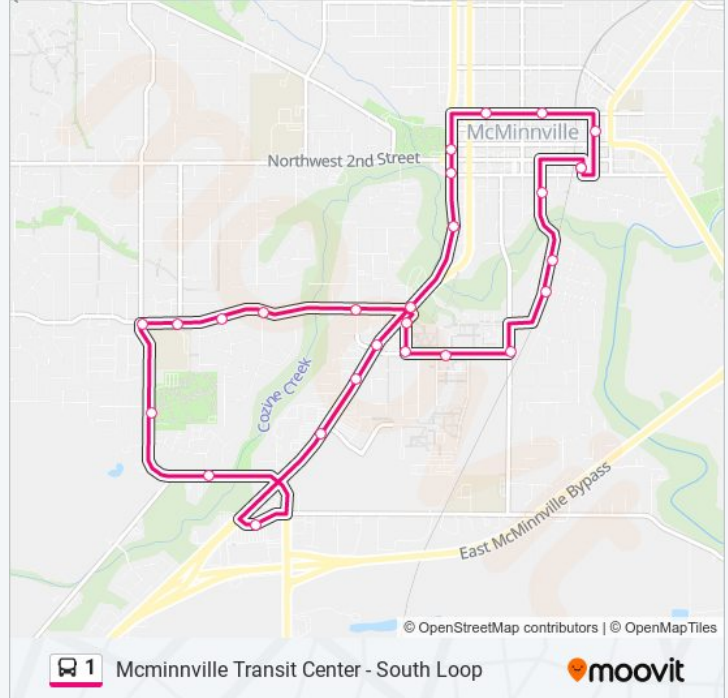

Mcminnville Transit Center - South Loop

Get The App

The 1 bus line Mcminnville Transit Center - South Loop has one route. For regular weekdays, their operation hours are: (1) Mcminnville Transit Center - South Loop: 8:30 AM - 5:30 PM
Use the Moovit App to find the closest 1 bus station near you and find out when is the next 1 bus arriving.

Direction: Mcminnville Transit Center - South Loop
27 stops
[VIEW LINE SCHEDULE](#)

- Mcminnville Transit Center
- Northeast Irvine Street
- Northeast 5th Street & Northeast Ford Street
- Mcminnville - WB 5th St & Cowls (Omi)
- SB Hwy 99w (Adams St) & 3rd (Mcminnville Library)
- SB Hwy 99w (Adams St) & 2nd (Mcminnville Police St)
- SB Hwy 99w (Adams St) & Handley
- SB Hwy 99w & Fellows (El Primo / Linfield Univ.)
- SB Hwy 99w (Baker St) & Linfield Ave
- SB Hwy 99w (Baker St) & Cozine
- Mcminnville - SB Hwy 99w (Baker St) & Keck (Bi-Mar)
- EB Booth Bend Rd (Btwn Hwy 18 & Hwy 99)
- Southwest Old Sheridan Road & Southwest Goucher St
- NB Cypress St & Alexandria (Discovery Meadows Park)
- NB Cypress St & Fellows
- EB Fellows St & Agee
- EB Fellows St & Goucher
- EB Fellows St & Fleishauer

1 bus Info
Direction: Mcminnville Transit Center - South Loop
Stops: 27
Trip Duration: 25 min
Line Summary:

EB Fellows St & Brockwood

Mcminnville - SB Blaine St & Founders (Linfield Co

SB Blaine St & Linfield (Linfield University)Sb
Blaine St & Linfield (Linfield University)

EB Linfield Ave & Pioneer

NB Davis St & Linfield Ave (Shelter)

NB Ford St & Storey

NB Ford St & Shady

NB Ford St & Washington

Mcminnville Transit Center

1 bus time schedules and route maps are available in an offline PDF at moovitapp.com. Use the [Moovit App](#) to see live bus times, train schedule or subway schedule, and step-by-step directions for all public transit in Portland, OR.