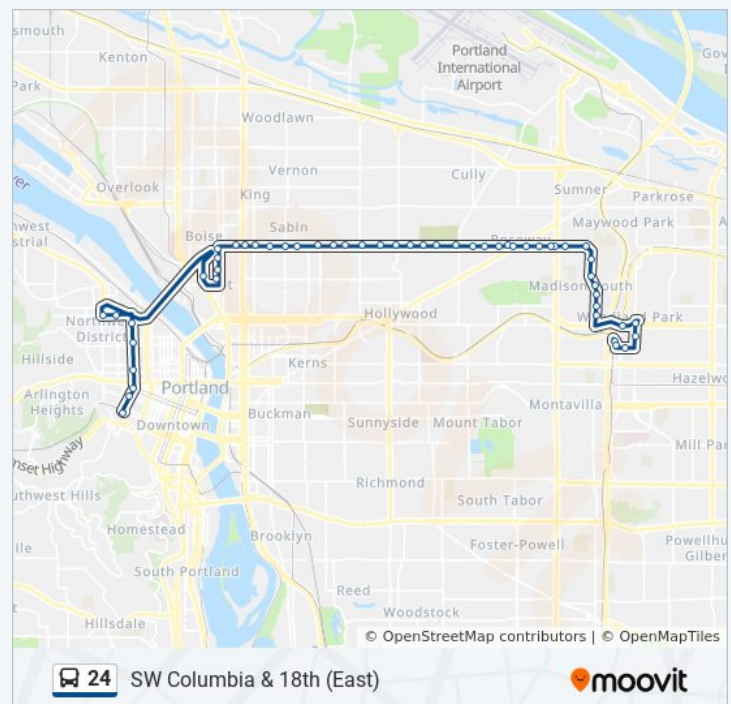

## Direction: SW Columbia & 18th (East)

52 stops

[VIEW LINE SCHEDULE](#)

Gateway Transit Center  
Gateway Transit Center (South)  
10000 Block NE Pacific St (East)  
1200 Block NE 102nd (North)  
NE 102nd & Weidler (North)  
NE Halsey & 100th (West)  
NE 92nd & Schuyler (North)  
NE 92nd & Tillamook (North)  
NE 92nd & Sacramento (North)  
NE 92nd & Russell (North)  
2800 Block NE 92nd (North)  
NE 92nd & Hill (North)  
NE Fremont & 88th (West)  
NE Fremont & 85th (West)  
NE Fremont & 82nd (West)  
NE Fremont & 80th (West)  
NE Fremont & 77th (West)  
NE Fremont & 74th (West)  
NE Fremont & 71st (West)  
NE Fremont & 69th (West)  
NE Fremont & 67th (West)  
NE Fremont & 64th (West)  
NE Fremont & 61st (West)  
NE Fremont & 57th (West)  
NE Fremont & 51st (West)  
NE Fremont & 48th (West)  
NE Fremont & 45th (West)  
NE Fremont & 42nd (West)  
NE Fremont & Alameda (West)

## 24 bus Time Schedule

SW Columbia & 18th (East) Route Timetable:

Sunday	7:25 AM - 8:33 PM
Monday	6:22 AM - 8:33 PM
Tuesday	6:22 AM - 8:33 PM
Wednesday	6:22 AM - 8:33 PM
Thursday	6:22 AM - 8:33 PM
Friday	6:22 AM - 8:33 PM
Saturday	7:25 AM - 8:33 PM

## 24 bus Info

**Direction:** SW Columbia & 18th (East)

**Stops:** 52

**Trip Duration:** 51 min

**Line Summary:**

NE Fremont & 33rd Place (West)

NE Fremont & Edgehill Place (West)

NE Fremont & 27th (West)