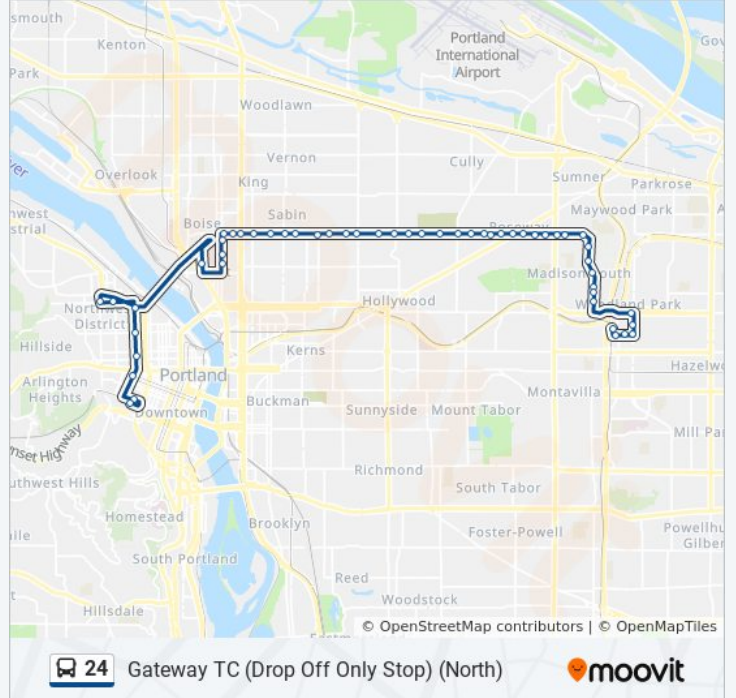

### 24 bus Info

**Direction:** Gateway TC (Drop Off Only Stop) (North)

**Stops:** 52

**Trip Duration:** 50 min

**Line Summary:**

- NE Fremont & 27th (East)
- NE Fremont & 31st (East)
- NE Fremont & 33rd (East)
- NE Fremont & Alameda (East)
- NE Fremont & 41st (East)
- NE Fremont & 45th (East)
- NE Fremont & 48th (East)
- NE Fremont & 52nd (East)
- NE Fremont & 57th (East)
- NE Fremont & 61st (East)
- NE Fremont & 64th (East)
- NE Fremont & 66th (East)
- NE Fremont & 68th (East)
- NE Fremont & Sandy (East)
- NE Fremont & 74th (East)
- NE Fremont & 77th (East)
- NE Fremont & 80th (East)
- NE Fremont & 82nd (East)
- NE Fremont & 85th (East)
- NE Fremont & 89th (East)
- NE 92nd & Hill (South)
- 2800 Block NE 92nd (South)
- NE 92nd & Russell (South)
- NE 92nd & Thompson (South)
- NE 92nd & Tillamook (South)
- NE 92nd & Schuyler (South)
- NE Halsey & 102nd (East)
- 1200 Block NE 102nd (South)
- NE 102nd & Pacific (South)
- 10000 Block NE Pacific St (West)
- NE Pacific St & the Oregon Clinic (West)
- Gateway Transit Center

## 24 bus Info

**Direction:** SW Columbia & 18th (East)

**Stops:** 52

**Trip Duration:** 51 min

**Line Summary:**

NE Fremont & 33rd Place (West)

NE Fremont & Edgehill Place (West)

NE Fremont & 27th (West)