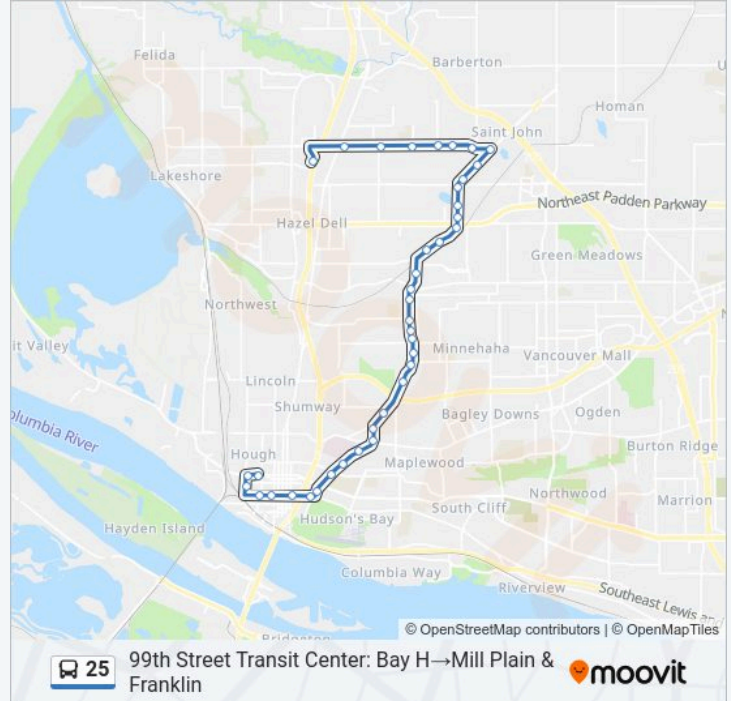

Direction: 99th Street Transit Center: Bay H→Mill Plain & Franklin

39 stops

[VIEW LINE SCHEDULE](#)

99th Street Transit Center

NE 99th St & Hwy 99

NE 99th St & 25th Ave

NE 99th St & 32nd Ave

NE 99th St & 39th Ave

25 bus Info

Direction: 99th Street Transit Center: Bay H→Mill Plain & Franklin

Stops: 39

Trip Duration: 34 min

Line Summary:

Saint James & 52nd St

Saint James & 50th Cir

Saint James 4600 Block

Fort Vancouver Way & Mcloughlin

Fort Vancouver Way 1200 Block

Evergreen Blvd 800 Block

Evergreen & C St

Evergreen Blvd & Daniels

Evergreen Blvd & Grant

Jefferson & 12th St

Kauffman & Mill Plain

Mill Plain & Franklin

Direction: Mill Plain & Franklin→99th Street Transit Center: Bay E

37 stops

[VIEW LINE SCHEDULE](#)

Mill Plain & Franklin

Franklin & 13th St

Evergreen Blvd & Columbia

Evergreen & Broadway