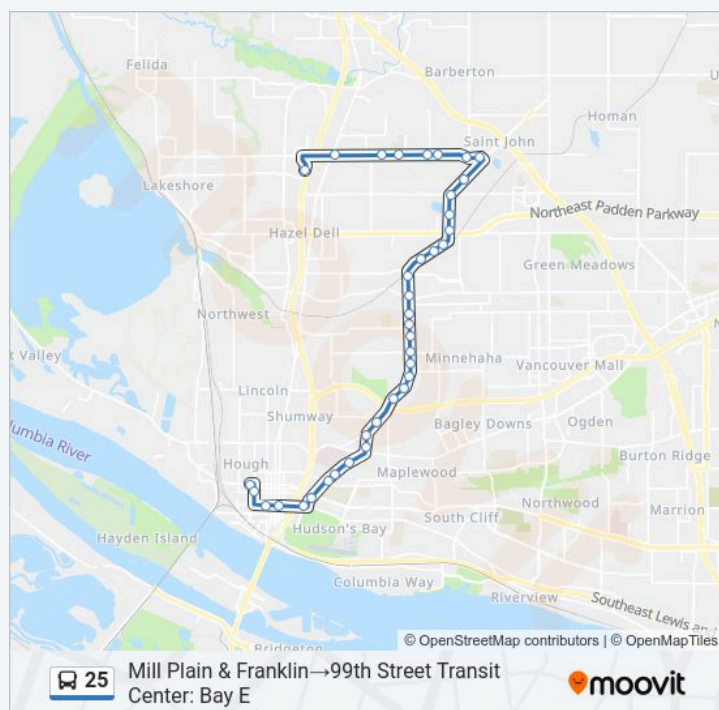

NE 99th St & 39th Ave

NE 99th St at Gaiser Middle School

NE 99th St & 26th Ave

NE 99th St & Hwy 99

99th Street Transit Center

**Direction: Mill Plain & Franklin→99th Street
Transit Center: Bay H**

37 stops

[VIEW LINE SCHEDULE](#)

Trip Duration: 32 min

Line Summary:

25 bus Time Schedule

Mill Plain & Franklin→99th Street Transit Center: Bay H Route Timetable:

Sunday

6:38 PM

Mill Plain & Franklin

Franklin & 13th St