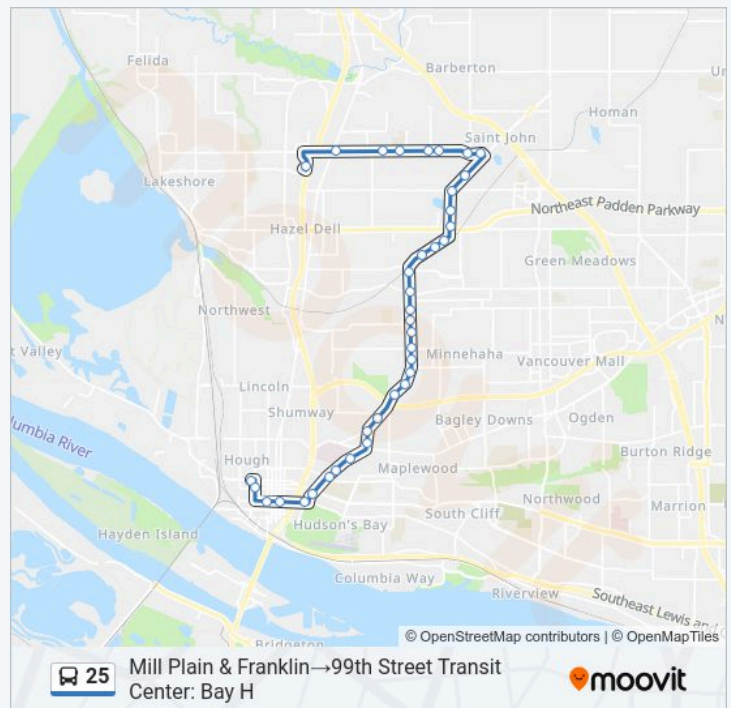

Direction: 99th Street Transit Center: Bay H→Mill Plain & Franklin

39 stops

[VIEW LINE SCHEDULE](#)

99th Street Transit Center

NE 99th St & Hwy 99

NE 99th St & 25th Ave

NE 99th St & 32nd Ave

NE 99th St & 39th Ave

Stops: 37

Fort Vancouver Way & 25th St

Fort Vancouver Way & 28th St

Saint Johns & 32nd St

Saint Johns & Petticoat Ln

Saint Johns & 41st St

Saint Johns 4200 Block

Saint Johns & 45th St

Tuesday 6:08 AM - 8:37 PM

Wednesday 6:08 AM - 8:37 PM

Thursday 6:38 PM

Friday 6:08 AM - 8:37 PM

Saturday 6:38 PM

25 bus Info

Direction: Mill Plain & Franklin→99th Street Transit Center: Bay H

Stops: 37

Trip Duration: 33 min

Line Summary:

NE 99th St & 39th Ave

NE 99th St at Gaiser Middle School

NE 99th St & 26th Ave

NE 99th St & Hwy 99

99th Street Transit Center

25 bus time schedules and route maps are available in an offline PDF at moovitapp.com. Use the Moovit App to see live bus times, train schedule or subway schedule, and step-by-step directions for all public transit in Portland, OR.