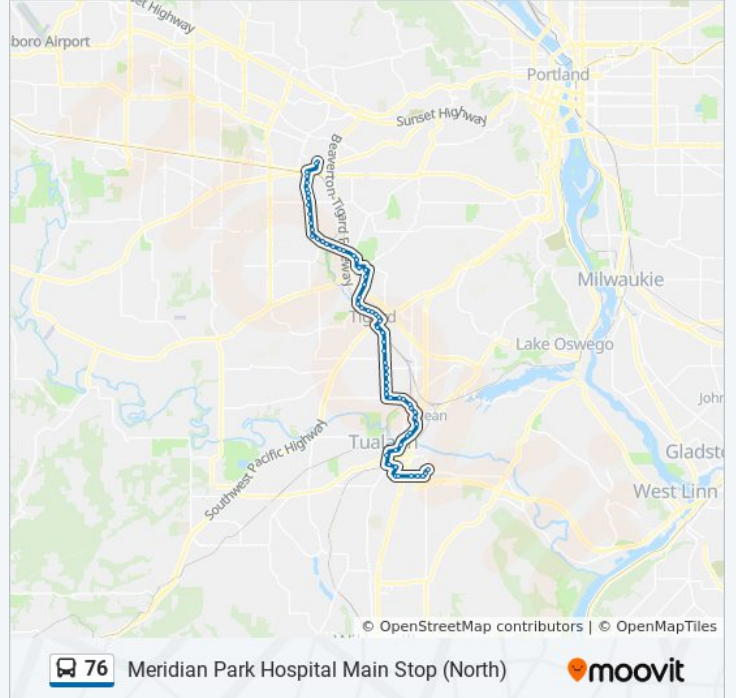

SW Durham & 79th (East)

SW Durham & 76th (East)

SW Durham & Upper Boones Ferry (South)

7200 Block SW Durham (South)

SW Durham & 72nd (East)

17000 Block SW 72nd (South)

Tualatin Park & Ride (South)

18000 Block SW Lower Boones Ferry (West)

SW Lower Boones Ferry & Childs Rd (West)

18200 Block SW Boones Ferry Rd (South)

SW Boones Ferry Rd & Martinazzi (West)

SW Boones Ferry Rd & Nyberg (South)

SW Warm Springs & Boones Ferry (East)

SW Warm Springs & Martinazzi (East)

SW Martinazzi & Mohawk (South)

7800 Block SW Sagert (East)

SW Sagert & 72nd (East)

SW Sagert & 70th (East)

SW Sagert & Wampanoag (East)

SW 65th & Borland (North)

Meridian Park Hospital Main Stop (North)

Direction: Tigard Transit Center (South)

34 stops

[VIEW LINE SCHEDULE](#)

Beaverton Transit Center (South)

Beaverton Transit Center (South)

SW Watson & Broadway (South)

SW Watson & 1st (South)

SW Watson & 5th (South)

SW Watson & 9th (South)