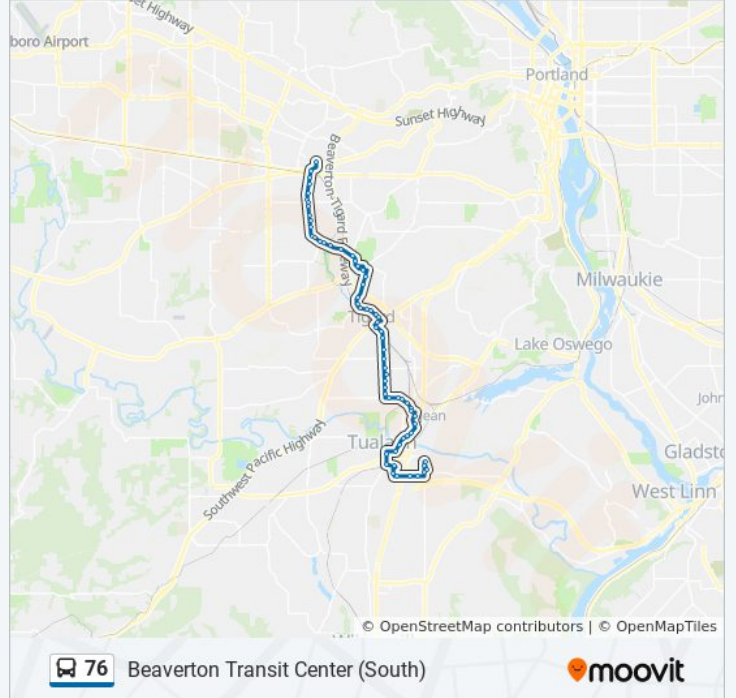

Beaverton Transit Center (South)

Get The App

The 76 bus line (Beaverton Transit Center (South)) has 3 routes. For regular weekdays, their operation hours are:
 (1) Beaverton Transit Center (South): 6:20 AM - 11:30 PM
 (2) Meridian Park Hospital Main Stop (North): 6:23 AM - 11:07 PM
 (3) Tigard Transit Center (South): 5:54 AM - 10:06 PM

Use the Moovit App to find the closest 76 bus station near you and find out when is the next 76 bus arriving.

Direction: Beaverton Transit Center (South)
 63 stops
[VIEW LINE SCHEDULE](#)

76 bus Time Schedule
 Beaverton Transit Center (South) Route Timetable:

76 bus Info
Direction: Beaverton Transit Center (South)
Stops: 63
Trip Duration: 58 min
Line Summary:

SW Durham & 76th (West)
SW Durham & 79th (West)
8200 Block SW Durham (West)
SW Hall & Avon (North)
SW Hall & Ashford (North)
SW Hall & Ross (North)
SW Hall & Murdock (North)
SW Hall & Bonita (North)
SW Hall & McDonald (North)
SW Hall & Omara (North)
SW Hall & Burnham (North)
SW Commercial & Hall (North)
Tigard Transit Center (South)
SW Greenburg & Center (North)
SW Greenburg & 90th (West)
SW Greenburg & 92nd (West)
SW Greenburg & 95th (West)
SW Greenburg & 98th (West)
SW Greenburg & North Dakota (North)
SW Greenburg & Cascade (East)
SW Greenburg & Washington Square Rd (North)
SW Greenburg & Lehman (North)
SW Summit Dr & Palmblad (West)
Washington Square Transit Center (North)
SW Eliander & One Embassy Centre (North)
SW Hall & Scholls Ferry (West)
8300 Block SW Hall (West)
SW Hall & Creekside (West)
SW Hall & Greenway (West)
SW Hall & Ridgecrest (West)
7800 Block SW Hall (North)
SW Hall & Cresmoor (West)
SW Hall & Hart (North)

Beaverton Transit Center (South)

Direction: Meridian Park Hospital Main Stop (North)

65 stops

[VIEW LINE SCHEDULE](#)

Beaverton Transit Center (South)

Beaverton Transit Center (South)

SW Watson & Broadway (South)