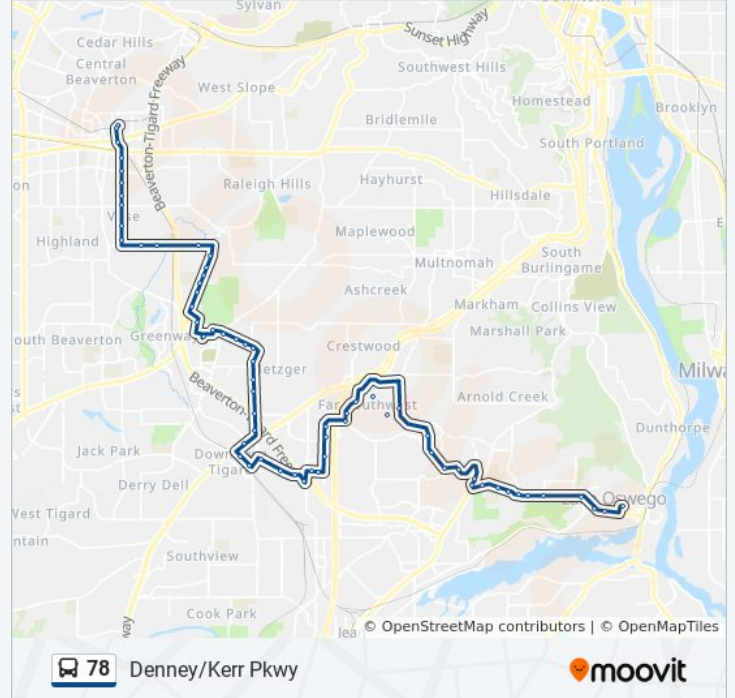

8000 Block SW Hunziker (East)

7500 Block SW Hunziker (East)

SW Hunziker & 72nd (East)

SW Hampton & 72nd (East)

6900 Block SW Hampton (East)

SW 68th & Franklin (North)

SW 68th & Clinton (North)

SW 68th & Baylor (North)

SW Haines & Lesser (East)

12100 Block SW Lesser (North)

SW Lesser & 60th (East)

PCC Lower Drive (G St) & H St (East)

PCC Sylvania Main Stop (South)

Kerr & Hidalgo (South)

50 Block Kerr Parkway (South)

Kerr & Jefferson Pkwy (South)

Country Club & Bridge Ct (East)

Country Club & Knaus Rd (East)

Country Club & Iron Mtn (East)

A Ave & Chandler (East)

A Ave & 8th St (East)

Lake Oswego Transit Center (East)

Direction: Tigard Transit Center (South)