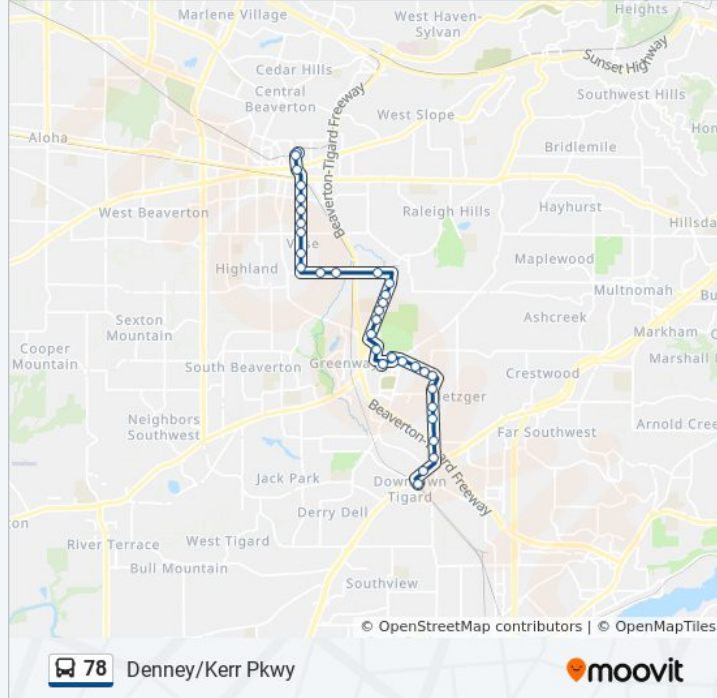

78 bus Info

Direction: Tigard Transit Center (South)

Stops: 33

Trip Duration: 33 min

Line Summary:

SW Scholls Ferry & Marjorie (South)

7700 Block SW Scholls Ferry (South)

SW Scholls Ferry & Crystal (South)

SW Scholls Ferry & Crestwood (South)

8600 Block SW Scholls Ferry (South)

SW Eliander & One Embassy Centre (South)

Washington Square Transit Center (South)

SW Palmsblad & Hall Blvd (North)

SW Hall & Greenburg (East)

SW Hall & 91st (East)

SW Hall & 88th (East)

SW Hall & Washington (East)

9900 Block SW Hall (South)

SW Locust & 87th (West)

SW Greenburg & Washington Square Rd (South)

SW Greenburg & Center (South)

SW Pacific Hwy & Main (East)

12000 Block SW Hall (South)

Tigard Transit Center (South)

Direction: Tigard Transit Center (South)

35 stops

[VIEW LINE SCHEDULE](#)

Lake Oswego Transit Center (East)

Lake Oswego Transit Center (South)

A Ave & 8th St (West)