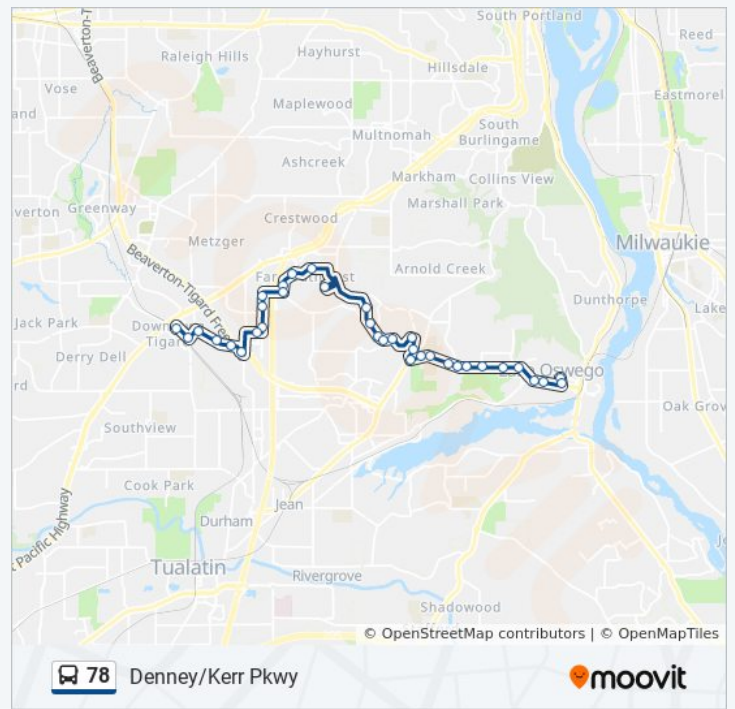

PCC Lower Drive (G St) & H St (West)

SW Lesser & 60th (South)

12000 Block SW Lesser (South)

SW Lesser & Haines (South)

SW 68th & Atlanta (South)

SW 68th & Clinton (South)

SW 68th & Franklin (South)

SW Beveland & 69th (West)

SW Hunziker & 72nd (West)

7500 Block SW Hunziker (West)

8000 Block SW Hunziker (West)

SW Hunziker & Knoll (West)

SW Commercial & Hall (North)

Tigard Transit Center (South)

78 bus time schedules and route maps are available in an offline PDF at moovitapp.com. Use the [Moovit App](#) to see live bus times, train schedule or subway schedule, and step-by-step directions for all public transit in Portland, OR.