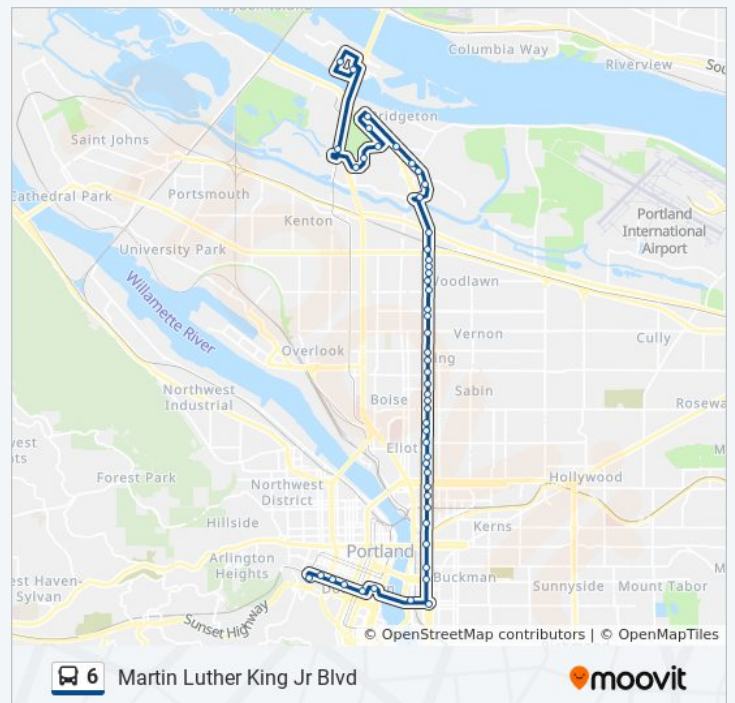

6 bus Time Schedule

SW 18th & Goose Hollow Max Station (East) Route
Timetable:

Sunday	4:40 AM - 11:40 PM
Monday	4:40 AM - 11:40 PM
Tuesday	4:40 AM - 11:40 PM
Wednesday	4:40 AM - 11:40 PM
Thursday	4:40 AM - 11:40 PM
Friday	4:40 AM - 11:40 PM
Saturday	4:40 AM - 11:40 PM

6 bus Info

Direction: SW 18th & Goose Hollow Max Station (East)

Stops: 51

Trip Duration: 55 min

Line Summary:

NE M L King & Failing (South)
NE M L King & Beech (South)
NE M L King & Fremont (South)
NE M L King & Fargo (South)
NE M L King & Morris (South)
NE M L King & Knott (South)
NE M L King & Sacramento (South)
NE M L King & Tillamook (South)
NE M L King & Hancock (South)
NE M L King & Weidler (South)
NE M L King & Wasco (South)
NE M L King & Holladay (South)
NE M L King & Hoyt (South)
NE M L King & E Burnside (South)
SE M L King & Stark (South)
SE M L King & Morrison (South)
Hawthorne Bridge Ramp & SE M L King (East)
Hawthorne Bridge (West)
SW Main & 2nd (West)
SW Jefferson Between 4th & 5th (West)
SW Jefferson & 10th (West)
SW Jefferson & 13th (West)
SW Jefferson & 17th (West)
SW 18th & Goose Hollow Max Station (East)