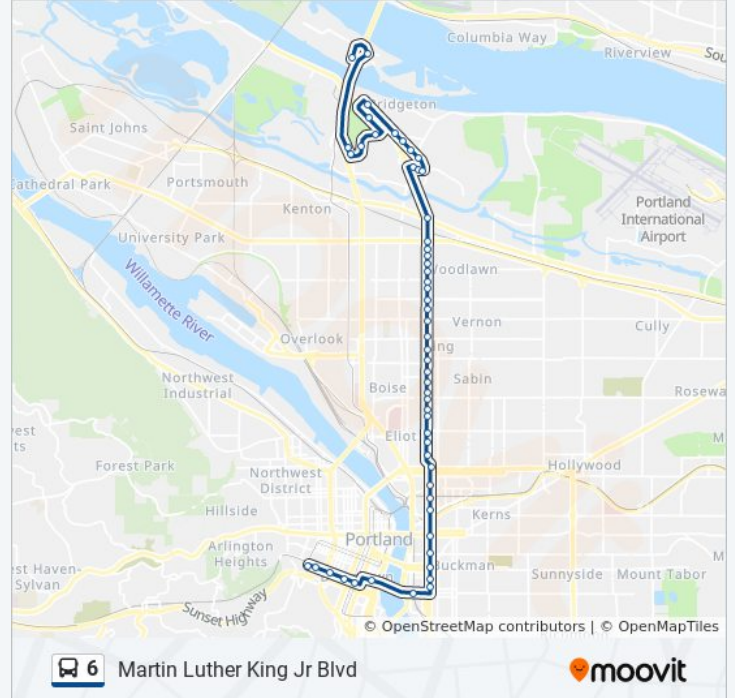

50 Block NE Gertz Rd (East)

200 Block NE Gertz Rd (East)

NE Gertz Rd & Vancouver Way (East)

NE Vancouver Way & Freightliner (North)

N Vancouver Way & NE Walker St (North)

N Vancouver Way & NE Middlefield (North)

N Vancouver Way & Jubitz (North)

11000 Block N Vancouver Way (North)

N Union Ct & East Delta Park Entrance (South)

N Hayden Meadows Dr & Kerby (West)

1100 Block N Hayden Meadows Dr (South)

N Whitaker & Hayden Meadows (North)

9800 Block N Whitaker (North)

N Hayden Island Dr & Tomahawk Island Dr (North)

Direction: SW 18th & Goose Hollow Max Station (East)

51 stops

[VIEW LINE SCHEDULE](#)

- Jantzen Beach Main Stop (South)
- 12100 N Pavilion (North)
- Delta Park/Vanport (South)
- N Hayden Meadows Dr & Whitaker (East)
- 1100 Block N Hayden Meadows Dr (North)
- N Hayden Meadows Dr & Kerby (East)
- N Union Ct & East Delta Park Entrance (North)
- 11000 Block N Vancouver Way (South)
- N Vancouver Way & Jubitz (South)
- N Vancouver Way & NE Walker St (South)
- NE Vancouver Way & 3rd (South)
- NE Vancouver Way & Gertz Rd (South)
- 9000 Block NE Vancouver Way (West)
- NE M L King & Winchell (South)
- NE M L King & Russet (South)
- NE M L King & Holland (South)
- NE M L King & Morgan (South)
- NE M L King & Bryant (South)
- NE M L King & Dekum (South)
- NE M L King & Rosa Parks Way (South)
- NE M L King & Ainsworth (South)
- NE M L King & Jarrett (South)
- NE M L King & Killingsworth (South)
- NE M L King & Alberta (South)
- NE M L King & Wygant (South)
- NE M L King & Prescott (South)
- NE M L King & Mason (South)

6 bus Time Schedule

SW 18th & Goose Hollow Max Station (East) Route
Timetable:

Sunday	4:40 AM - 11:40 PM
Monday	4:40 AM - 11:40 PM
Tuesday	4:40 AM - 11:40 PM
Wednesday	4:40 AM - 11:40 PM
Thursday	4:40 AM - 11:40 PM
Friday	4:40 AM - 11:40 PM
Saturday	4:40 AM - 11:40 PM