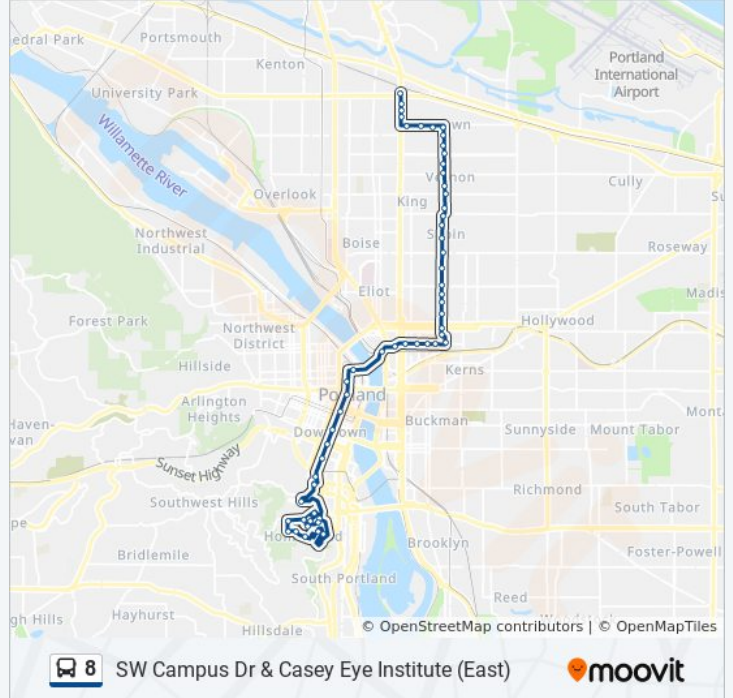

### 8 bus Info

**Direction:** SW 6th & Alder (North)

**Stops:** 18

**Trip Duration:** 18 min

**Line Summary:**

**Direction: SW Campus Dr & Casey Eye Institute (East)**

56 stops

[VIEW LINE SCHEDULE](#)

**8 bus Time Schedule**

SW Campus Dr & Casey Eye Institute (East) Route Timetable:

Sunday	9:54 PM - 10:54 PM
Monday	5:32 AM - 4:54 PM
Tuesday	5:32 AM - 4:54 PM
Wednesday	5:32 AM - 4:54 PM
Thursday	5:32 AM - 4:54 PM
Friday	5:32 AM - 4:54 PM
Saturday	9:54 PM - 10:54 PM

**8 bus Info**

**Direction:** SW Campus Dr & Casey Eye Institute (East)

**Stops:** 56

**Trip Duration:** 51 min

**Line Summary:**

- NE 15th & Failing (South)
- NE 15th & Fremont (South)
- NE 15th & Siskiyou (South)
- NE 15th & Knott (South)
- NE 15th & Brazee (South)
- NE 15th & Thompson (South)
- NE 15th & Tillamook (South)
- NE 15th & Weidler (South)
- NE 15th & Halsey (South)
- NE 16th & Multnomah (South)
- NE Multnomah & 13th (West)
- NE Multnomah & 11th (West)
- NE Multnomah & 9th (West)
- NE Multnomah & Grand (West)
- NE Multnomah & 3rd WB
- Rose Quarter Transit Center (West)
- NW Glisan & 3rd (West)
- NW 5th & Davis (South)
- SW 5th & Pine (South)
- Sw 5th & Morrison
- SW 5th & Madison (South)
- Sw 5th & Market
- SW 5th & Hall
- SW 5th & Broadway (South)
- SW 6th & Sheridan (South)
- SW Terwilliger & Sam Jackson (South)
- SW Terwilliger & Campus (South)
- SW US Veterans Hosp Rd & Bldg 16 (North)
- Portland VA Medical Center (South)
- SW Gaines & 6th (West)
- SW Gaines & 9th (West)
- SW Gaines & 11th (West)
- SW 11th & Gibbs (North)

SW Sam Jackson Pk & US Veterans (East)

SW Sam Jackson Pk & OHSU (East)

Sw Sam Jackson Pk & Campus Dr

700 SW Campus Dr at Doernbecher (East)

SW Campus Dr & Casey Eye Institute (East)

**Direction: SW Sam Jackson Pk & OHSU (East)**