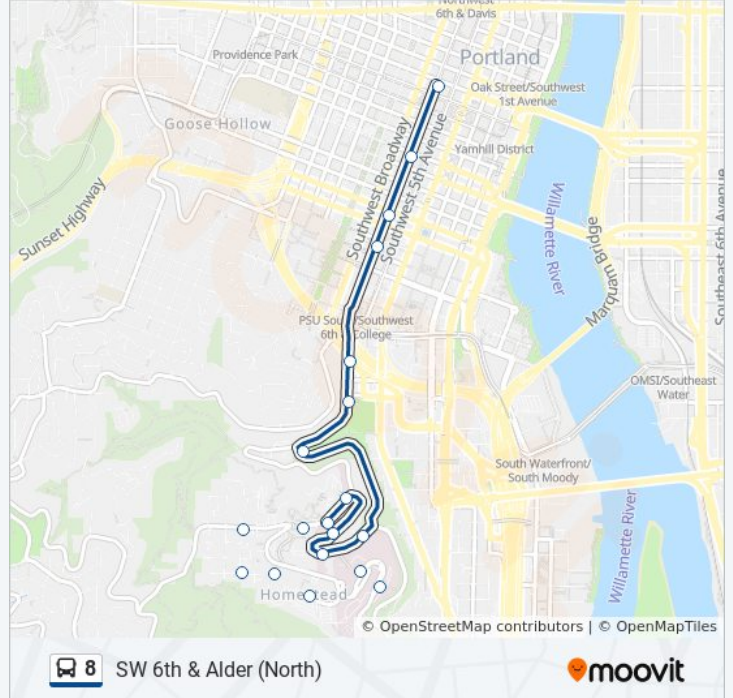

### 8 bus Time Schedule

SW 6th & Alder (North) Route Timetable:

Sunday	12:07 AM
Monday	12:07 AM
Tuesday	12:14 AM
Wednesday	12:14 AM
Thursday	12:14 AM
Friday	12:14 AM
Saturday	12:14 AM

### 8 bus Info

**Direction:** SW 6th & Alder (North)

**Stops:** 18

**Trip Duration:** 18 min

**Line Summary:**

**Direction: SW Campus Dr & Casey Eye Institute (East)**

56 stops

[VIEW LINE SCHEDULE](#)