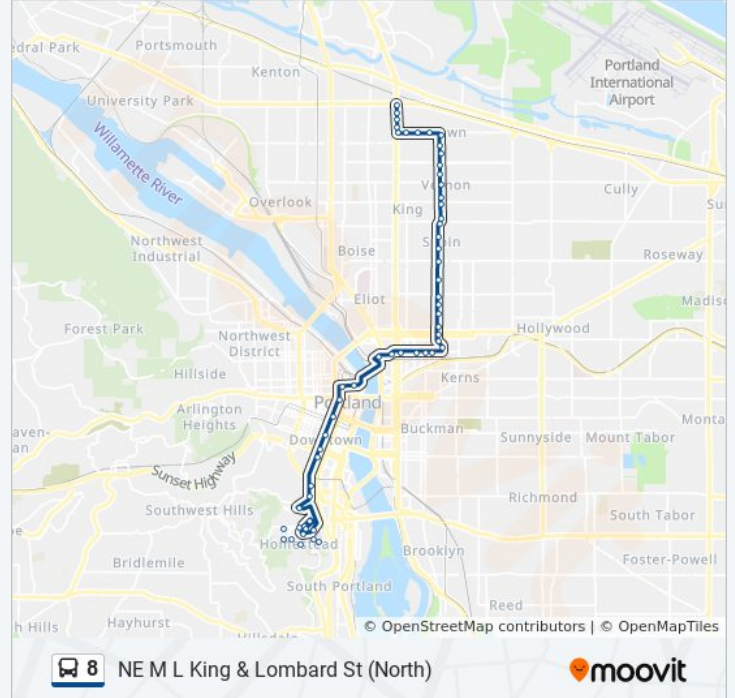

NE 15th & Brazee (North)

NE 15th & Knott (North)

NE 15th & Siskiyou (North)

NE 15th & Fremont (North)

NE 15th & Failing (North)

NE 15th & Mason (North)

NE 15th & Prescott (North)

NE 15th & Going (North)

NE Dekum & Claremont (West)

NE Dekum & Durham (West)

NE Dekum & 6th (West)

NE Dekum & M L King (West)

NE M L King & Bryant (North)

NE M L King & Morgan (North)

NE M L King & Holland (North)

NE M L King & Lombard St (North)

**Direction: SW 5th & Morrison (South)**

38 stops

[VIEW LINE SCHEDULE](#)

NE M L King & Russet (South)

NE M L King & Holland (South)

NE M L King & Morgan (South)

NE M L King & Bryant (South)

NE Dekum & 6th (East)

NE Dekum & Durham (East)

NE Dekum & Dean (East)

NE 15th & Junior (South)

NE 15th & Rosa Parks Way (South)

NE 15th & Holman (South)

NE 15th & Ainsworth (South)

NE 15th & Jarrett (South)

NE 15th & Killingsworth (South)