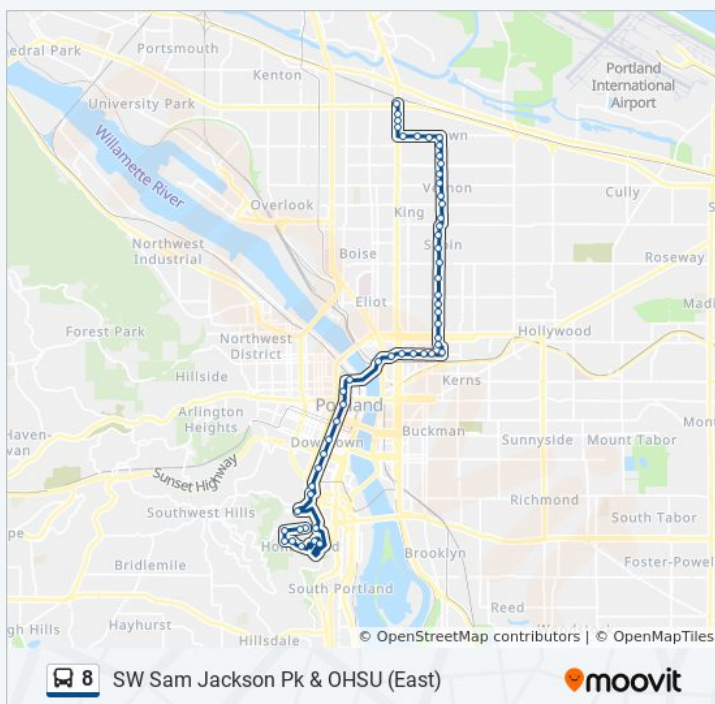

### 8 bus Info

**Direction:** SW 6th & Alder (North)

**Stops:** 18

**Trip Duration:** 18 min

**Line Summary:**

**Direction: SW Campus Dr & Casey Eye Institute (East)**

56 stops

[VIEW LINE SCHEDULE](#)

NE 15th & Alberta (South)

NE 15th & Going (South)

NE 15th & Prescott (South)

NE 15th & Mason (South)

NE 15th & Failing (South)

NE 15th & Fremont (South)

NE 15th & Siskiyou (South)

NE 15th & Knott (South)

NE 15th & Brazee (South)

NE 15th & Thompson (South)

**8 bus Time Schedule**

SW Sam Jackson Pk & OHSU (East) Route

Timetable:

Sunday	5:23 AM - 9:23 PM
Monday	5:27 AM - 11:25 PM
Tuesday	5:27 AM - 11:25 PM
Wednesday	5:27 AM - 11:25 PM
Thursday	5:27 AM - 11:25 PM
Friday	5:27 AM - 11:25 PM
Saturday	5:23 AM - 9:23 PM

**8 bus Info**

**Direction:** SW Sam Jackson Pk & OHSU (East)

**Stops:** 53

**Trip Duration:** 55 min

**Line Summary:**

NE 15th & Tillamook (South)  
NE 15th & Weidler (South)  
NE 15th & Halsey (South)  
NE 16th & Multnomah (South)  
NE Multnomah & 13th (West)  
NE Multnomah & 11th (West)  
NE Multnomah & 9th (West)  
NE Multnomah & Grand (West)  
NE Multnomah & 3rd WB  
Rose Quarter Transit Center (West)  
NW Glisan & 3rd (West)  
NW 5th & Davis (South)  
SW 5th & Pine (South)  
Sw 5th & Morrison  
SW 5th & Madison (South)  
Sw 5th & Market  
SW 5th & Hall  
SW 5th & Broadway (South)  
SW 6th & Sheridan (South)  
SW Terwilliger & Sam Jackson (South)  
SW Terwilliger & Campus (South)  
SW US Veterans Hosp Rd & Bldg 16 (North)  
Portland VA Medical Center (South)  
SW Gaines & 6th (West)  
SW Gaines & 9th (West)  
SW Gaines & 11th (West)  
SW 11th & Gibbs (North)  
SW Sam Jackson Pk & US Veterans (East)  
SW Sam Jackson Pk & OHSU (East)