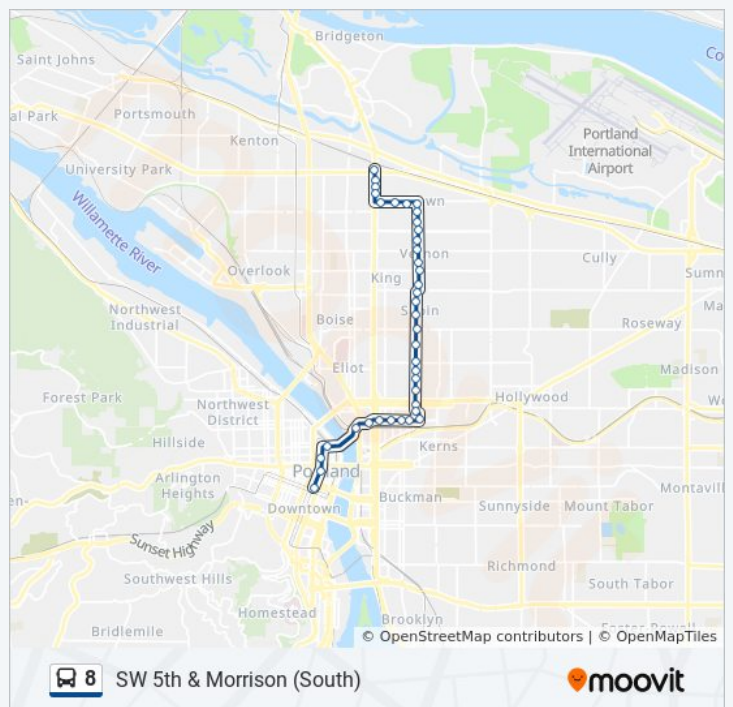

Sunday	Not Operational
Monday	4:54 AM
Tuesday	4:54 AM
Wednesday	4:54 AM
Thursday	4:54 AM
Friday	4:54 AM
Saturday	Not Operational

**8 bus Info**

**Direction:** SW 5th & Morrison (South)

**Stops:** 38

**Trip Duration:** 30 min

**Line Summary:**

8 SW 5th & Morrison (South)

moovit

NE 16th & Multnomah (South)

NE Multnomah & 13th (West)

NE Multnomah & 11th (West)

NE Multnomah & 9th (West)

NE Multnomah & Grand (West)

NE Multnomah & 3rd WB

Rose Quarter Transit Center (West)

NW Glisan & 3rd (West)

NW 5th & Davis (South)

SW 5th & Pine (South)

Sw 5th & Morrison

### Direction: SW 6th & Alder (North)

18 stops

[VIEW LINE SCHEDULE](#)

SW US Veterans Hosp Rd & Bldg 16 (North)

Portland VA Medical Center (South)

SW Gaines & 6th (West)

SW Gaines & 9th (West)

SW Gaines & 11th (West)