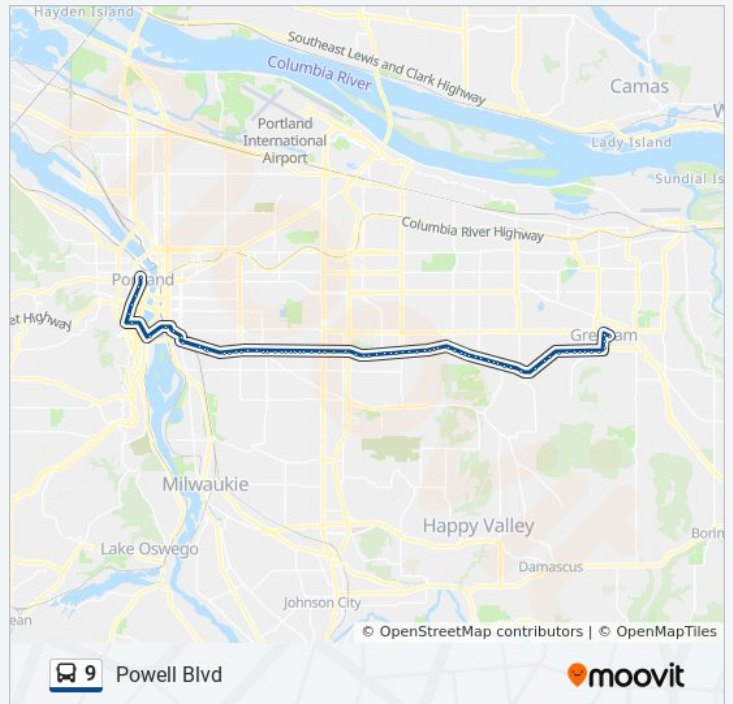

**Direction: NE 10th & Hood (Gresham Central TC) (East)**

75 stops

[VIEW LINE SCHEDULE](#)

NW 5th & Davis (South)  
 SW 5th & Harvey Milk (South)  
 SW 5th & Taylor (South)  
 Sw 5th & Columbia  
 SW 5th & Harrison  
 300 Block SW Lincoln (East)

SE Powell & 79th (East)

SE Powell & 82nd (East)

SE Powell & 86th (East)

SE Powell & 92nd (East)

SE Powell & 99th (Powell Garage) (East)

SE Powell & 102nd (East)

SE Powell & 104th (East)

10800 Block SE Powell (East)

SE Powell & 112th (East)

### 9 bus Info

**Direction:** NE 10th & Hood (Gresham Central TC)  
(East)

**Stops:** 75

**Trip Duration:** 73 min

**Line Summary:**

SE Powell & 116th (East)

SE Powell & 119th (East)

SE Powell & 122nd (East)