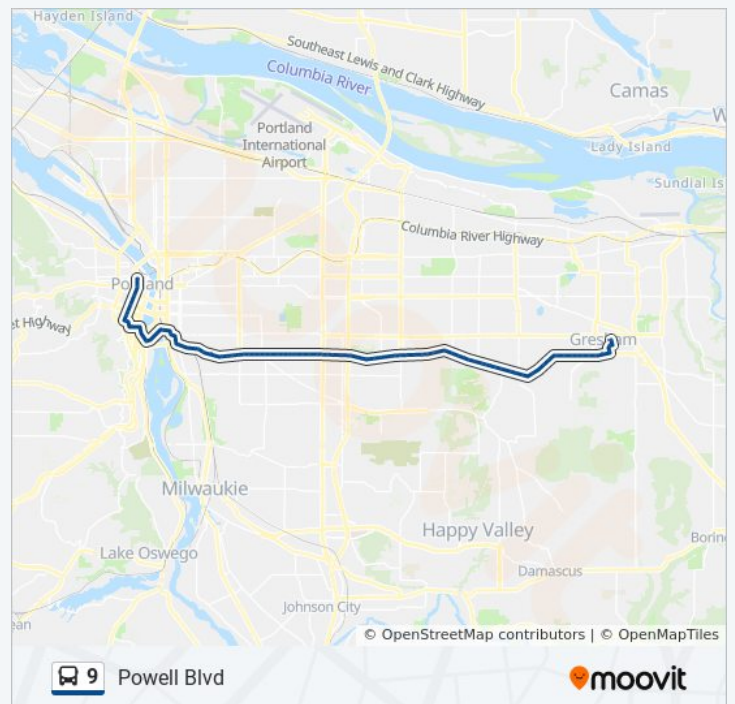

NW 6th & Flanders (North) Route Timetable:

Sunday	12:32 AM - 11:30 PM
Monday	12:32 AM - 11:28 PM
Tuesday	12:28 AM - 11:28 PM
Wednesday	12:28 AM - 11:28 PM
Thursday	12:28 AM - 11:28 PM
Friday	12:28 AM - 11:28 PM
Saturday	12:28 AM - 11:30 PM

**9 bus Info**

**Direction:** NW 6th & Flanders (North)

**Stops:** 81

**Trip Duration:** 77 min

**Line Summary:**

SE Powell & 156th (West)

SE Powell & 151st (West)

SE Powell & 148th (West)

**Direction: SE Powell & 92nd (East)**

35 stops

[VIEW LINE SCHEDULE](#)

NW 6th & Flanders (North)  
 NW 5th & Davis (South)  
 SW 5th & Harvey Milk (South)  
 SW 5th & Taylor (South)  
 Sw 5th & Columbia  
 SW 5th & Harrison