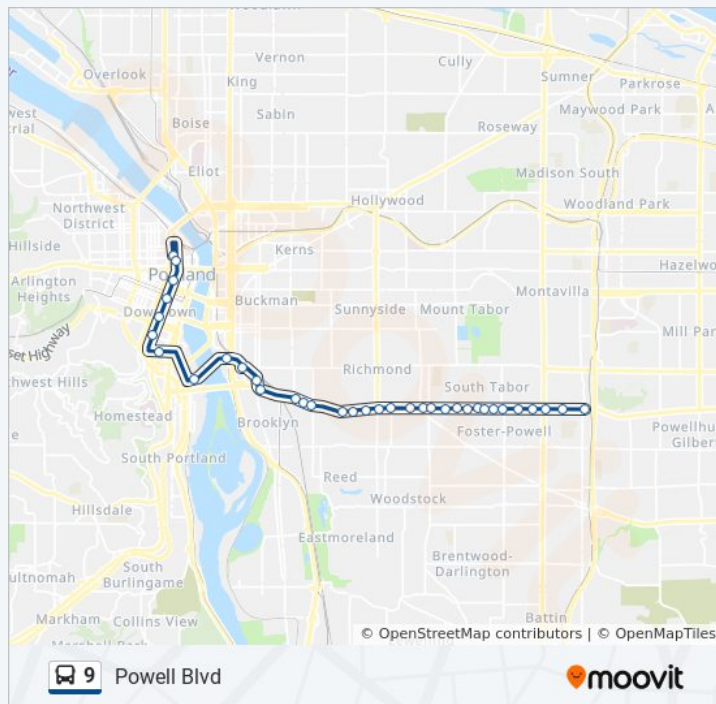

**Direction: SE Powell & 92nd (East)**

35 stops

[VIEW LINE SCHEDULE](#)

NW 6th & Flanders (North)  
 NW 5th & Davis (South)  
 SW 5th & Harvey Milk (South)  
 SW 5th & Taylor (South)  
 Sw 5th & Columbia  
 SW 5th & Harrison

SE Powell & 57th (East)

SE Powell & 60th (East)

SE Powell & 62nd (East)

SE Powell & 65th (East)

SE Powell & 67th (East)

SE Powell & 69th (East)

SE Powell & 72nd (East)

SE Powell & 75th (East)

SE Powell & 79th (East)

SE Powell & 82nd (East)

SE Powell & 86th (East)

SE Powell & 92nd (East)

### 9 bus Info

**Direction:** SE Powell & 92nd (East)

**Stops:** 35

**Trip Duration:** 36 min

**Line Summary:**

9 bus time schedules and route maps are available in an offline PDF at [moovitapp.com](http://moovitapp.com). Use the [Moovit App](#) to see live bus times, train schedule or subway schedule, and step-by-step directions for all public transit in Portland, OR.