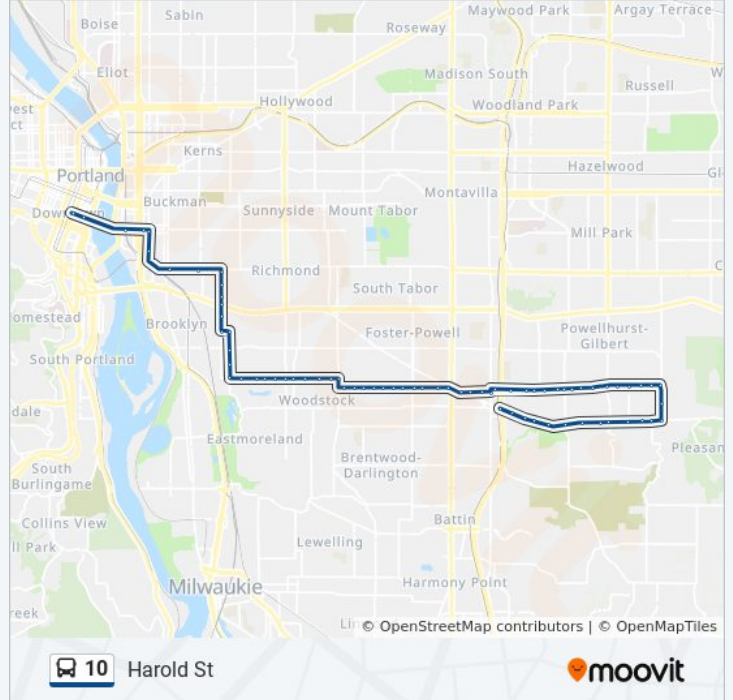

10 bus Info

Direction: SE Foster & 94th (I-205 Overpass) (West)

Stops: 74

Trip Duration: 50 min

Line Summary:

SE Steele & 35th (East)

SE Steele & 36th Pl (East)

SE Steele & Cesar Chavez Blvd (East)

SE Harold & 105th (East)

SE Harold & 109th (East)

SE Harold & 111th (East)

SE Harold & 113th (East)

SE Harold & 115th (East)

SE Harold & 118th (East)

SE Harold & 122nd (East)

12400 Block SE Harold (East)

SE Harold & 128th (East)

SE Harold & 130th (East)

SE Harold & 133rd (East)

SE Harold & 136th (East)

SE 136th & Ramona (South)

SE 136th & Foster (South)

SE Foster & 134th (West)

13100 Block SE Foster (West)

SE Foster & 97th (West)

SE Foster & 94th (I-205 Overpass) (West)

Direction: SW Madison & 5th (East)

75 stops

[VIEW LINE SCHEDULE](#)

SE Foster & 94th (I-205 Overpass) (West)

SE Foster & 94th (West)

SE Woodstock & 92nd (East)