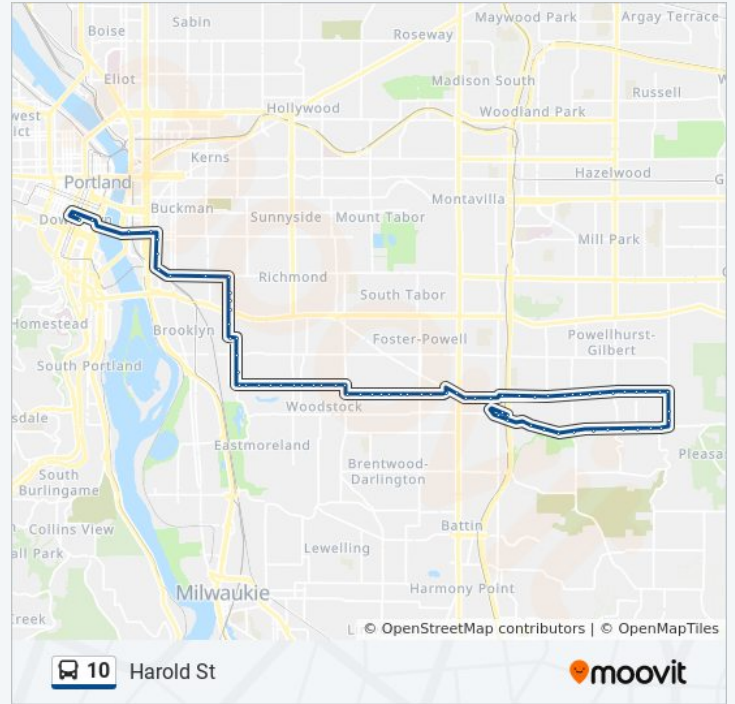

SE Foster & 97th (West)

SE Foster & 94th (I-205 Overpass) (West)

Direction: SW Madison & 5th (East)

75 stops

[VIEW LINE SCHEDULE](#)

SE Foster & 94th (I-205 Overpass) (West)

SE Foster & 94th (West)

SE Woodstock & 92nd (East)

SE Woodstock & 94th (I-205 West End) (East)

SE Foster & 101st (East)

SE Foster & 103rd (East)

SE Foster & 107th (East)

SE Foster & 110th Dr (East)

11600 Block SE Foster (East)

10 bus Time Schedule

SW Madison & 5th (East) Route Timetable:

Sunday	9:00 AM - 5:19 PM
Monday	5:08 AM - 7:10 PM
Tuesday	5:08 AM - 7:10 PM
Wednesday	5:08 AM - 7:10 PM
Thursday	5:08 AM - 7:10 PM
Friday	5:08 AM - 7:10 PM
Saturday	9:00 AM - 5:19 PM

10 bus Info

Direction: SW Madison & 5th (East)

Stops: 75

Trip Duration: 60 min
Line Summary:

- SE Foster & 120th (East)
- 12300 Block SE Foster (East)
- SE Foster & 128th (East)
- SE Foster & 131st (East)
- SE Foster & 134th (East)
- 6000 Block SE 136th (North)
- SE 136th & Ramona (North)
- SE Harold & 136th (West)
- SE Harold & 133rd (West)
- 12900 Block SE Harold (West)
- SE Harold & 128th (West)
- 12400 Block SE Harold (West)
- SE Harold & 122nd (West)
- SE Harold & 118th (West)
- SE Harold & 115th (West)
- SE Harold & 113th (West)
- SE Harold & 111th (West)
- SE Harold & 109th (West)
- SE Harold & 104th (West)
- SE Harold & 101st (West)
- SE Harold & 97th (West)
- SE Harold & 92nd (West)
- SE Ellis & 89th (West)
- SE Ellis & 86th Ave (West)
- SE Ellis & Foster (West)
- SE Foster & 82nd (West)
- SE 79th & Harold (South)
- SE Harold & 74th (West)
- SE Harold & 72nd (West)
- SE Harold & 69th (West)
- SE Harold & 67th (West)
- SE Harold & 64th (West)
- SE Harold & 62nd (West)