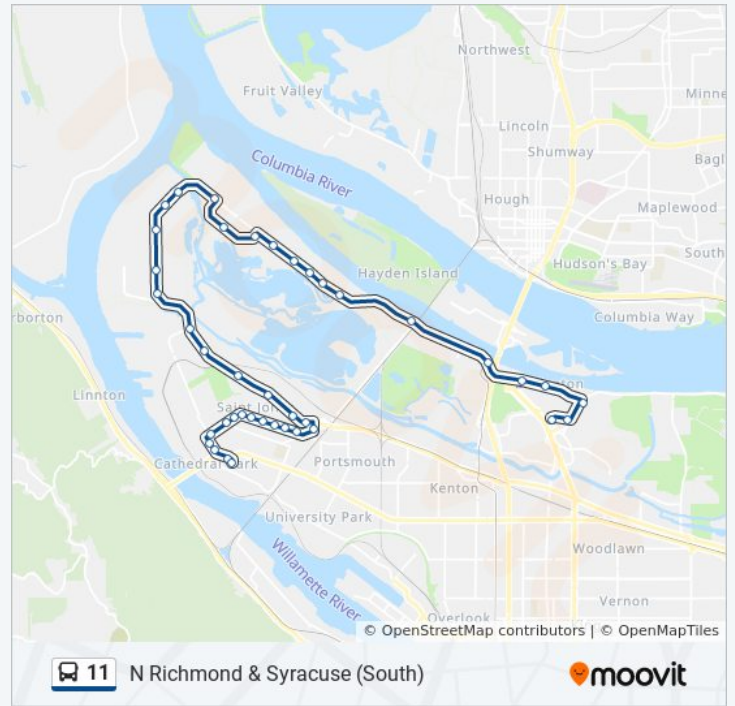

N Ivanhoe & Baltimore (South)

N Ivanhoe & Charleston (East)

N Richmond & Princeton (South)

Direction: N Richmond & Syracuse (South)

40 stops

[VIEW LINE SCHEDULE](#)

NE Middlefield Rd & N Vancouver Way (North)

NE Middlefield & 6th Drive (East)

NE 6th Drive & Faloma (North)

N Marine & Gantenbein (West)

N Marine & Anchor (West)

N Marine & Pier 99 St (North)

N Marine & Portland Rd (West)

5300 Block N Marine (West)

5700 Block N Marine (West)

11 bus Time Schedule

N Richmond & Syracuse (South) Route Timetable:

Sunday	Not Operational
Monday	2:17 PM
Tuesday	2:17 PM
Wednesday	2:17 PM
Thursday	2:17 PM
Friday	2:17 PM
Saturday	Not Operational

11 bus Info

Direction: N Richmond & Syracuse (South)

Stops: 40

Trip Duration: 37 min
Line Summary:

- 5900 Block N Marine (West)
- 6100 Block N Marine (West)
- N Marine & Bybee Lake Road (West)
- N Leadbetter & Marine (South)
- N Leadbetter & Bybee Lake Ct (West)
- N Marine & Pacific Gateway Blvd (West)
- N Columbia (Lombard) & Simmons (South)
- N Columbia (Lombard) & Terminal 5 Access Rd (South)
- 14500 Block N Columbia (Lombard) (South)
- N Columbia (Lombard) & Ramsey (South)
- 13200 Block N Columbia (Lombard) (South)
- N Columbia (Lombard) & Lombard (Burgard) (South)
- 9500 Block N Columbia Blvd (South)
- N Columbia Blvd & Hendricks (East)
- N Columbia Blvd & Upland Dr (East)
- N Columbia Blvd & Bank (East)
- N Columbia Blvd & Oregonian (East)
- N Macrum & Powers (South)
- N Fessenden & Midway (West)
- N Fessenden & Burr (West)
- N Fessenden & Tioga (West)
- N Fessenden & Allegheny (West)
- N Fessenden & Richmond (West)
- N Fessenden & Iris Way (West)
- N St Louis & Seneca (West)
- N St Louis & Smith (West)
- N St Louis & Lombard (West)
- N Ivanhoe & Chicago (South)
- N Ivanhoe & Baltimore (South)
- N Ivanhoe & Charleston (East)
- N Richmond & Syracuse (South)