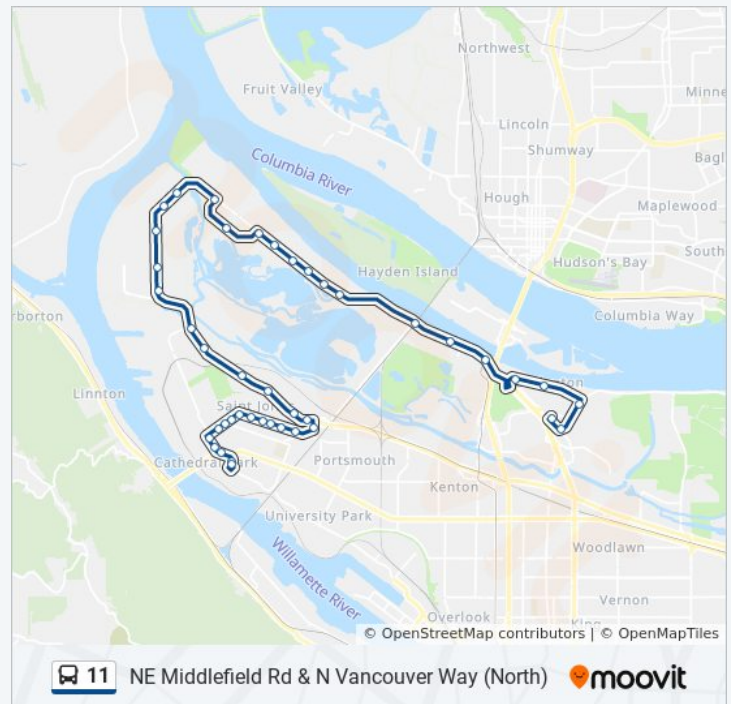

Direction: NE Middlefield Rd & N Vancouver Way (North)

42 stops

[VIEW LINE SCHEDULE](#)

- N Richmond & Princeton (South)
- N Richmond & Syracuse (North)
- N Ivanhoe & Leavitt (West)
- N Ivanhoe & Baltimore (North)
- N Ivanhoe & New York (North)
- N St Louis & Central (East)
- N St Louis & Smith (East)
- N St Louis & New York (East)
- N Fessenden & Seneca (East)
- N Fessenden & Richmond (East)
- N Fessenden & Allegheny (East)
- N Fessenden & Tioga (East)
- N Fessenden & Burr (East)
- N Fessenden & Midway (East)
- N Macrum & Powers (North)
- N Columbia Blvd & Oregonian (West)
- N Columbia Blvd & Bank (West)
- N Columbia Blvd & Upland Dr (West)
- N Columbia Blvd & Swift (West)
- 9500 Block N Columbia Blvd (North)
- N Columbia Blvd & Lombard (Burgard) (North)
- 13200 Block N Columbia (Lombard) (North)
- N Columbia (Lombard) & Ramsey (North)
- 14500 Block N Columbia (Lombard) (North)
- N Columbia (Lombard) & Terminal 5 Access Rd (North)
- N Columbia (Lombard) & Simmons (North)
- N Marine & Leadbetter (East)
- N Leadbetter & Bybee Lake Ct (East)

11 bus Info

Direction: NE Middlefield Rd & N Vancouver Way (North)

Stops: 42

Trip Duration: 39 min

Line Summary:

N Marine & Leadbetter (East)

N Marine & Bybee Lake Road (East)

6100 Block N Marine (East)