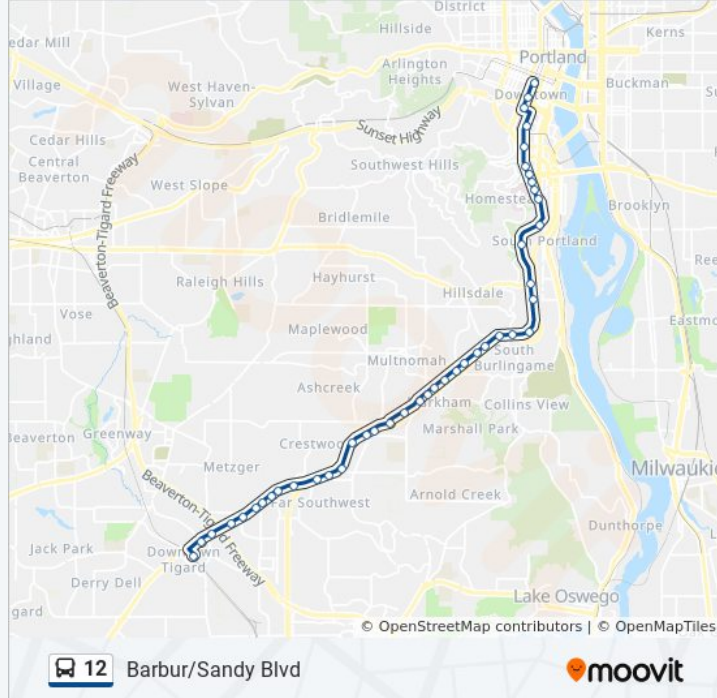

Stops: 33

Trip Duration: 33 min

Line Summary:

SW Barbur & Alice (East)

SW Barbur & 30th (East)

SW Barbur & 26th Ave (East)

SW Barbur & 22nd (East)

SW Barbur & 19th (East)

SW Barbur & Lane (North)

SW Barbur & Whitaker (North)

SW Barbur & Hooker (North)

SW 4th & Caruthers (North)

SW 4th & Hall (North)

Sw 6th & Market

SW 6th & Jefferson (North)

Sw 6th & Taylor

Direction: Tigard Transit Center (South)

72 stops

[VIEW LINE SCHEDULE](#)

Parkrose/ Sumner Transit Center (East)

NE Sandy & Prescott (West)

NE Sandy & 88th (West)

NE Sandy & 86th (West)

NE Sandy & 82nd (West)