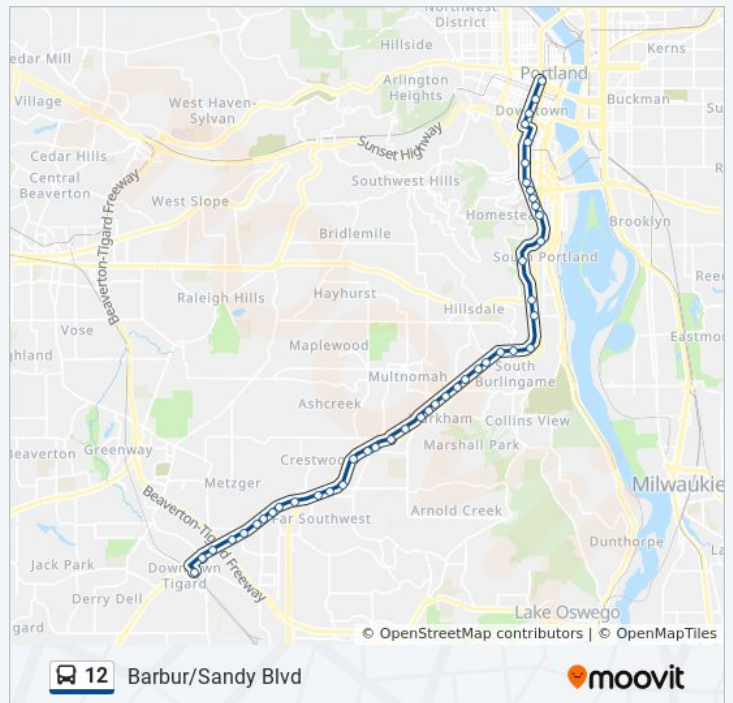

Direction: SW 5th & Morrison (South)

Stops: 38

Trip Duration: 28 min

Line Summary:

SW 5th & Pine (South)

Sw 5th & Morrison

Direction: SW 6th & Harvey Milk (North)

34 stops

[VIEW LINE SCHEDULE](#)

- Tigard Transit Center (South)
- SW Pacific Hwy & Hall (East)
- SW Pacific Hwy & Dartmouth (North)
- SW Pacific Hwy & 72nd (East)
- SW Pacific Hwy & 68th (East)
- SW Pacific Hwy & 64th (East)
- 11200 Block SW Barbur (East)
- 11100 Block SW Barbur (East)
- SW Barbur & 53rd (East)
- SW Barbur & Luradel (North)
- SW Barbur & Capitol Hwy (East)
- Barbur Transit Center (East)
- SW Barbur & Alice (East)
- SW Barbur & 30th (East)
- SW Barbur & 26th Ave (East)
- SW Barbur & 22nd (East)
- SW Barbur & 19th (East)
- SW Barbur & Moss (North)
- SW Barbur & 13th (North)
- SW Barbur & Bertha (East)
- SW Barbur & Terwilliger (East)
- SW Barbur & 2nd (North)
- SW Barbur & Parkhill (North)
- 4900 Block SW Barbur (North)
- S Barbur & SW Hamilton (North)
- SW Barbur & Lane (North)
- SW Barbur & Whitaker (North)

12 bus Time Schedule

SW 6th & Harvey Milk (North) Route Timetable:

Sunday	4:54 AM
Monday	4:54 AM
Tuesday	4:54 AM
Wednesday	4:54 AM
Thursday	4:54 AM
Friday	4:54 AM
Saturday	4:54 AM

12 bus Info

Direction: SW 6th & Harvey Milk (North)

Stops: 34

Trip Duration: 33 min

Line Summary:

- SW Barbur & Hooker (North)
- SW 4th & Caruthers (North)
- SW 4th & Hall (North)
- Sw 6th & Market
- SW 6th & Jefferson (North)
- Sw 6th & Taylor
- Sw 6th & Stark