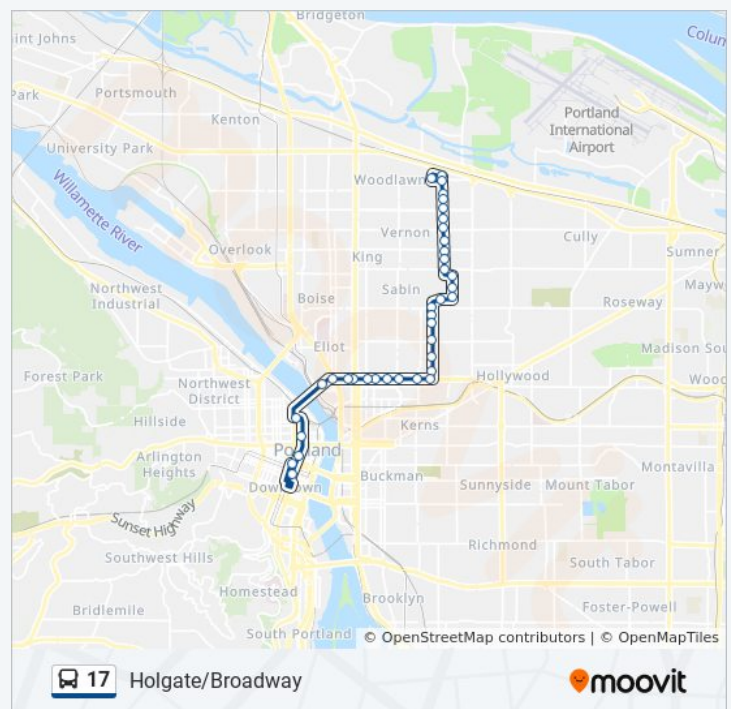

N Broadway & Vancouver (West)

SW 6th & Alder (North) Route Timetable:

Sunday	4:56 AM
Monday	4:55 AM
Tuesday	4:55 AM
Wednesday	4:55 AM
Thursday	4:55 AM
Friday	4:55 AM
Saturday	4:56 AM

**17 bus Info**

**Direction:** SW 6th & Alder (North)

**Stops:** 37

**Trip Duration:** 36 min

**Line Summary:**

N Broadway & Benton (West)

NW Irving & 6th (East)

NW 5th & Davis (South)

SW 5th & Harvey Milk (South)

SW 5th & Taylor (South)