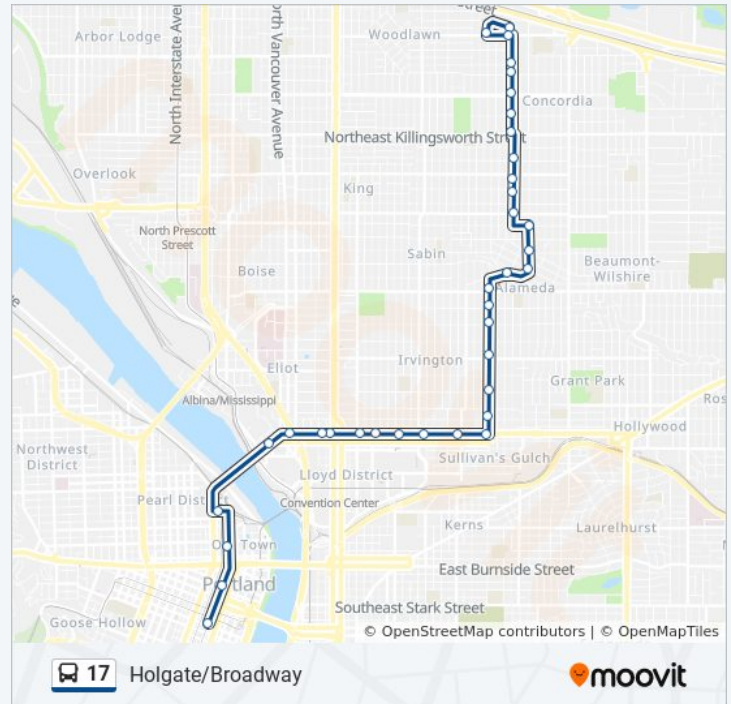

N Broadway & Vancouver (West)

N Broadway & Benton (West)

NW Irving & 6th (East)

NW 5th & Davis (South)

SW 5th & Harvey Milk (South)

SW 5th & Taylor (South)

Thursday

11:53 PM

### 17 bus Info

**Direction:** SW 5th & Taylor (South)

**Stops:** 36

**Trip Duration:** 30 min

**Line Summary:**

## Direction: SW 6th & Alder (North)

60 stops

[VIEW LINE SCHEDULE](#)

SE Holgate & 122nd (East)  
SE Holgate & 125th (East)  
SE Holgate & 128th (East)  
SE Holgate & 130th (East)  
SE Holgate & 134th Dr (East)  
SE Holgate & 136th (East)  
SE 136th & Mitchell (South)  
SE Harold & 136th (West)  
SE Harold & 133rd (West)  
12900 Block SE Harold (West)  
SE Harold & 128th (West)  
12400 Block SE Harold (West)  
SE 122nd & Raymond (North)  
SE 122nd & Schiller (North)  
SE Holgate & 122nd (West)  
SE Holgate & 117th (West)  
SE Holgate & 115th (West)  
SE Holgate & 112th (West)  
SE Holgate & 108th PI (West)  
SE Holgate & 103rd (West)  
SE Holgate & 101st (West)  
SE Holgate & 97th (West)  
SE Holgate & SE Holgate Blvd Max Strn (West)  
SE Holgate & 88th (West)  
SE Holgate & 85th (West)  
SE Holgate & 82nd (West)  
SE Holgate & 79th (West)  
SE Holgate & 77th (West)  
SE Holgate & 74th (West)