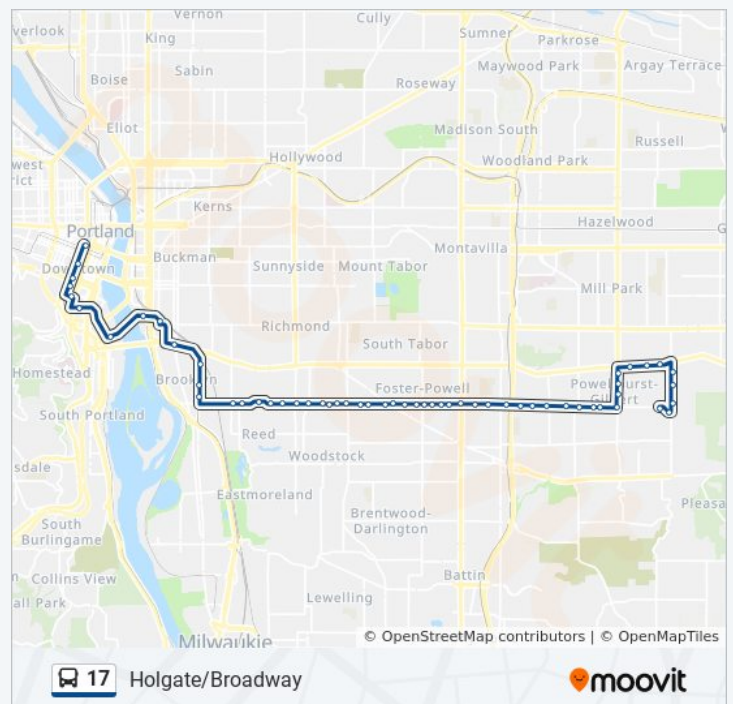

## Direction: SW 6th & Alder (North)

60 stops

[VIEW LINE SCHEDULE](#)

SE Holgate & 122nd (East)  
SE Holgate & 125th (East)  
SE Holgate & 128th (East)  
SE Holgate & 130th (East)  
SE Holgate & 134th Dr (East)  
SE Holgate & 136th (East)  
SE 136th & Mitchell (South)  
SE Harold & 136th (West)  
SE Harold & 133rd (West)  
12900 Block SE Harold (West)  
SE Harold & 128th (West)  
12400 Block SE Harold (West)  
SE 122nd & Raymond (North)  
SE 122nd & Schiller (North)  
SE Holgate & 122nd (West)  
SE Holgate & 117th (West)  
SE Holgate & 115th (West)  
SE Holgate & 112th (West)  
SE Holgate & 108th PI (West)  
SE Holgate & 103rd (West)  
SE Holgate & 101st (West)  
SE Holgate & 97th (West)  
SE Holgate & SE Holgate Blvd Max Strn (West)  
SE Holgate & 88th (West)  
SE Holgate & 85th (West)  
SE Holgate & 82nd (West)  
SE Holgate & 79th (West)  
SE Holgate & 77th (West)  
SE Holgate & 74th (West)

## 17 bus Info

**Direction:** SW 6th & Alder (North)

**Stops:** 60

**Trip Duration:** 48 min

**Line Summary:**

SE Holgate & 72nd (West)  
SE Holgate & 70th (West)  
SE Holgate & 67th (West)  
SE Holgate & 64th (West)  
SE Holgate & 62nd (West)  
SE Holgate & 58th (West)  
SE Holgate & 56th (West)  
SE Holgate & 52nd (West)  
SE Holgate & 49th (West)  
SE Holgate & 47th (West)  
SE Holgate & 45th (West)  
SE Holgate & 41st (West)  
SE Holgate & Cesar Chavez Blvd (West)  
SE Holgate & 36th (West)  
SE Holgate & 34th (West)  
SE Holgate & 32nd (West)  
SE Holgate & 28th (West)  
SE Holgate & 26th (West)  
SE 17th & Mall (North)  
SE 17th & Center (North)  
SE 17th & Rhine (North)  
SE Powell & Milwaukie (West)  
SE 7th & Tilikum Way (North)  
OMSI/SE Water (West)  
South Waterfront/S Moody (West)  
SW Lincoln & 1st (West)  
SW Hall & 5th (West)  
SW 6th & Mill (North)  
SW 6th & Clay (North)  
Sw 6th & Main  
SW 6th & Alder (North)