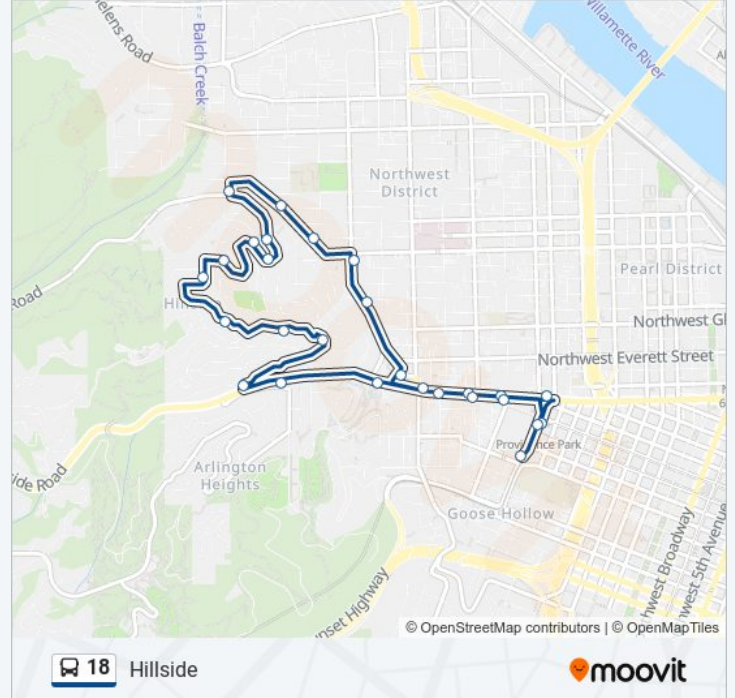

NW Macleay & Beuhla Vista (South)

NW Macleay & W Burnside (South)

W Burnside & NW Maywood Dr (East)

W Burnside & SW Osage (East)

W Burnside & SW St Clair (East)

W Burnside & SW 21st (East)

W Burnside & SW 20th (East)

SW 18th & Morrison (South)

SW 18th & Salmon (South)

18 bus time schedules and route maps are available in an offline PDF at moovitapp.com. Use the [Moovit App](#) to see live bus times, train schedule or subway schedule, and step-by-step directions for all public transit in Portland, OR.

[About Moovit](#) • [MaaS Solutions](#) • [Supported Countries](#) • [Mooviter Community](#)

© 2024 Moovit - All Rights Reserved

Check Live Arrival Times