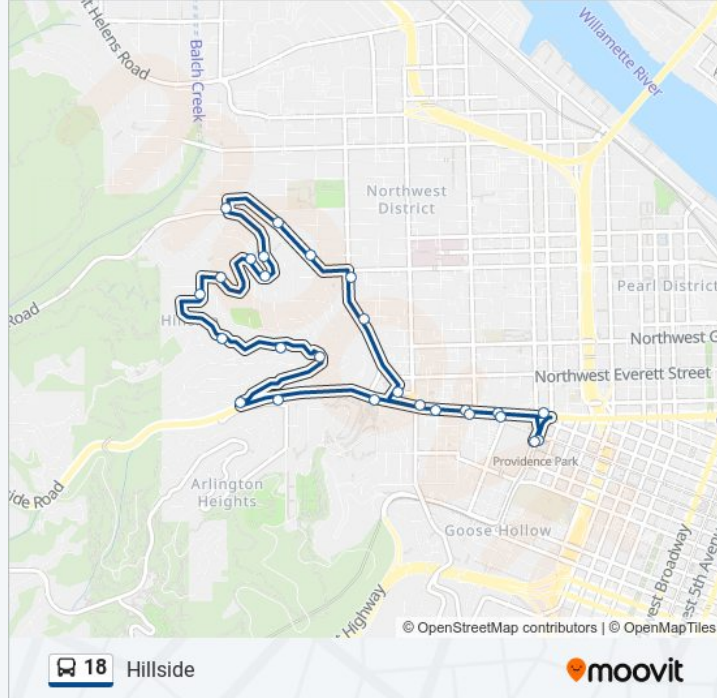

**Direction: SW 18th & Morrison (South)**

26 stops

[VIEW LINE SCHEDULE](#)

- SW 18th & Morrison (North)
- W Burnside & NW 19th (West)
- W Burnside & NW 20th PI (West)
- W Burnside & NW King (West)
- W Burnside & NW 23rd (West)
- NW 23rd PI & Westover (North)
- 2400 Block NW Westover (North)
- NW 25th & Lovejoy (North)
- NW Cornell & Marshall (North)
- NW Cornell & Summit Ct (North)
- NW Cornell & Westover (South)
- NW Cumberland & Fairfax (South)
- NW Cumberland & Culpepper (West)
- NW Cumberland & Shenandoah (West)
- NW Cumberland & Ariel (West)
- NW Powhatan & Greenbrier Ter (South)
- NW Macleay & Hermosa (East)
- NW Macleay & Lomita Terrace (East)
- NW Macleay & Beuhla Vista (South)
- NW Macleay & W Burnside (South)
- W Burnside & NW Maywood Dr (East)
- W Burnside & SW Osage (East)

**Direction:** SW 18th & Morrison (South)

**Stops:** 26

**Trip Duration:** 23 min

**Line Summary:**

W Burnside & SW St Clair (East)

W Burnside & SW 21st (East)

W Burnside & SW 20th (East)

SW 18th & Morrison (South)

**Direction: SW 18th & Salmon (South)**

27 stops

[VIEW LINE SCHEDULE](#)

SW 18th & Morrison (North)

W Burnside & NW 19th (West)

W Burnside & NW 20th Pl (West)

W Burnside & NW King (West)

W Burnside & NW 23rd (West)

**Stops:** 27

**Trip Duration:** 29 min

**Line Summary:**

NW Macleay & Beuhla Vista (South)

NW Macleay & W Burnside (South)

W Burnside & NW Maywood Dr (East)

W Burnside & SW Osage (East)

W Burnside & SW St Clair (East)