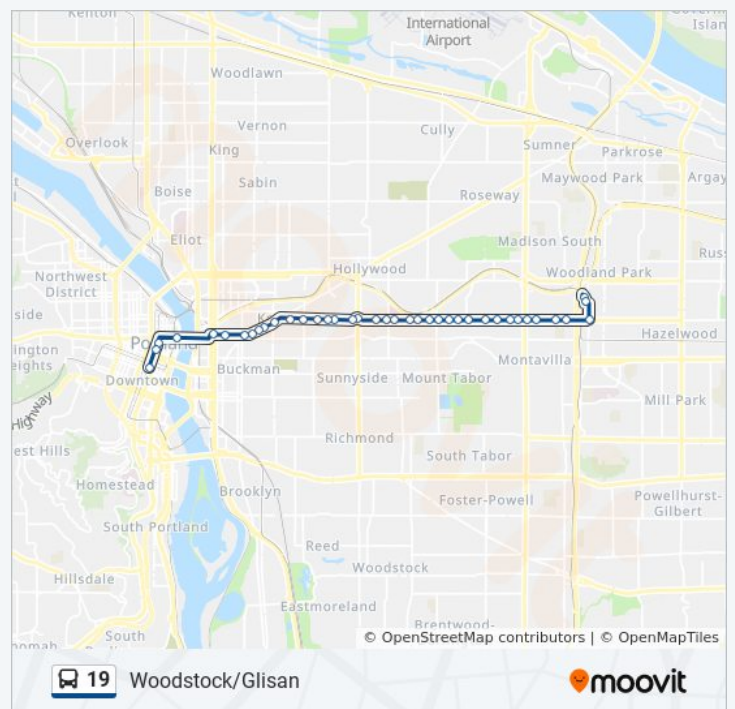

39 stops

[VIEW LINE SCHEDULE](#)

- Gateway Transit Center
- Gateway Transit Center (South)
- NE 99th & Glisan (South)
- NE Glisan & 92nd (West)
- NE Glisan & 90th (West)
- NE Glisan & 85th (West)
- NE Glisan & 82nd (West)
- NE Glisan & 80th (West)
- NE Glisan & 78th (West)
- NE Glisan & 74th (West)
- NE Glisan & 71st (West)
- NE Glisan & 67th (West)
- NE Glisan & 65th (West)
- NE Glisan & 62nd (West)
- NE Glisan & 60th (West)
- NE Glisan & 57th (West)
- NE Glisan & 55th (West)
- NE Glisan & 52nd (West)
- 4700 Block NE Glisan (West)
- NE Glisan & 45th (West)
- NE Glisan & 43rd (West)
- NE Glisan & Cesar Chavez Blvd (West)
- NE Glisan & Laddington (West)
- NE Glisan & Floral (West)
- NE Glisan & 32nd (West)
- NE Glisan & 30th (West)
- NE Glisan & 28th (West)
- NE Glisan & 24th (West)
- NE Sandy & 20th (West)
- NE Sandy & 18th (West)
- NE Sandy & 16th (West)

SW 5th & Taylor (South) Route Timetable:

Sunday	12:36 AM - 11:57 PM
Monday	12:36 AM - 11:57 PM
Tuesday	12:36 AM - 11:57 PM
Wednesday	12:36 AM - 11:57 PM
Thursday	12:36 AM - 11:57 PM
Friday	12:36 AM - 11:57 PM
Saturday	12:36 AM - 11:57 PM

19 bus Info

Direction: SW 5th & Taylor (South)

Stops: 39

Trip Duration: 28 min

Line Summary:

NE Sandy & 14th (West)

NE Couch & 12th Ave (West)

NE Couch & 7th Ave (West)

NE Couch & M L King (West)

W Burnside & Burnside Bridge (West)

SW 5th & Pine (South)

SW 5th & Harvey Milk (South)

SW 5th & Taylor (South)

Direction: SW 6th & Taylor (North)

51 stops

[VIEW LINE SCHEDULE](#)