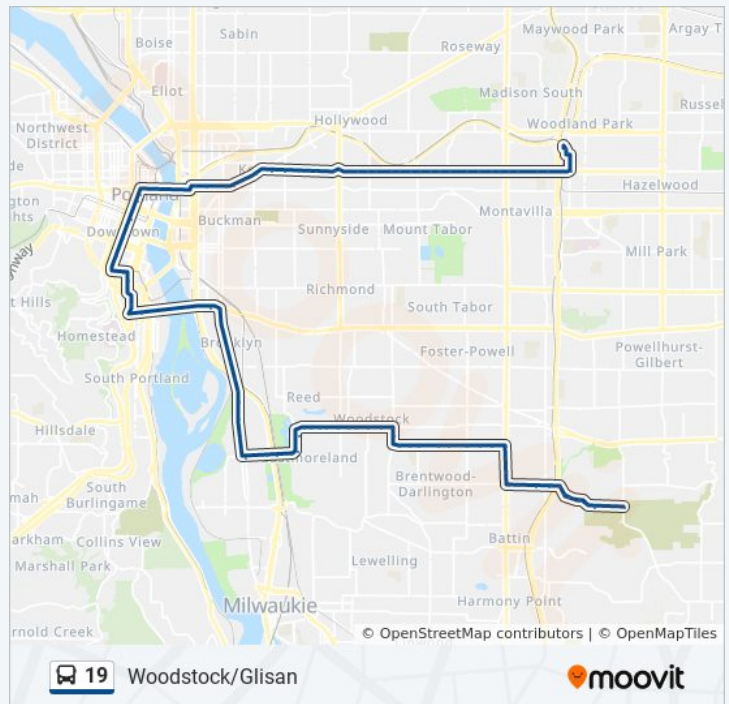

1:38 PM - 11:02 PM

Saturday

12:38 PM - 11:02 PM

19 bus Info

Direction: SE Flavel & 92nd (Max Stn) (West)

Stops: 99

Trip Duration: 83 min

Line Summary: