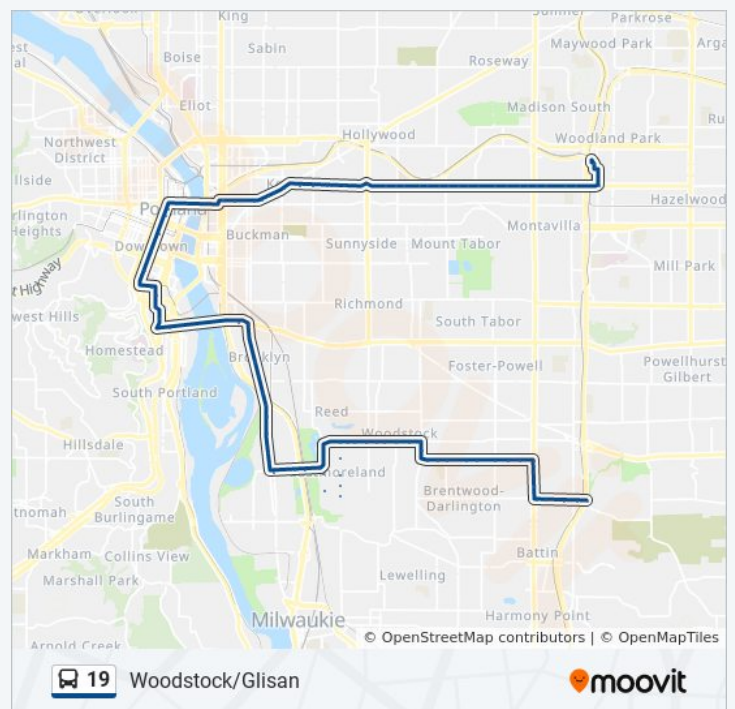

NE Glisan & 30th (West)

NE Glisan & 28th (West)

NE Glisan & 24th (West)

NE Sandy & 20th (West)

NE Sandy & 18th (West)

NE Sandy & 16th (West)

NE Sandy & 14th (West)

NE Couch & 12th Ave (West)

NE Couch & 7th Ave (West)

Tuesday	5:32 AM - 5:39 PM
Wednesday	5:32 AM - 5:39 PM
Thursday	5:32 AM - 5:39 PM
Friday	5:32 AM - 5:39 PM
Saturday	5:32 AM - 5:40 PM

19 bus Info

Direction: Flavel & I-205 Overpass (East)

Stops: 90

Trip Duration: 84 min

Line Summary:

NE Couch & M L King (West)

W Burnside & Burnside Bridge (West)

SW 5th & Pine (South)

SW 5th & Harvey Milk (South)

SW 5th & Taylor (South)

Sw 5th & Columbia

SW 5th & Harrison

300 Block SW Lincoln (East)

South Waterfront/S Moody (East)

OMSI/SE Water (East)

SE Division Pl & 8th (East)

SE Milwaukie & Gideon (South)

SE Milwaukie & Powell (South)