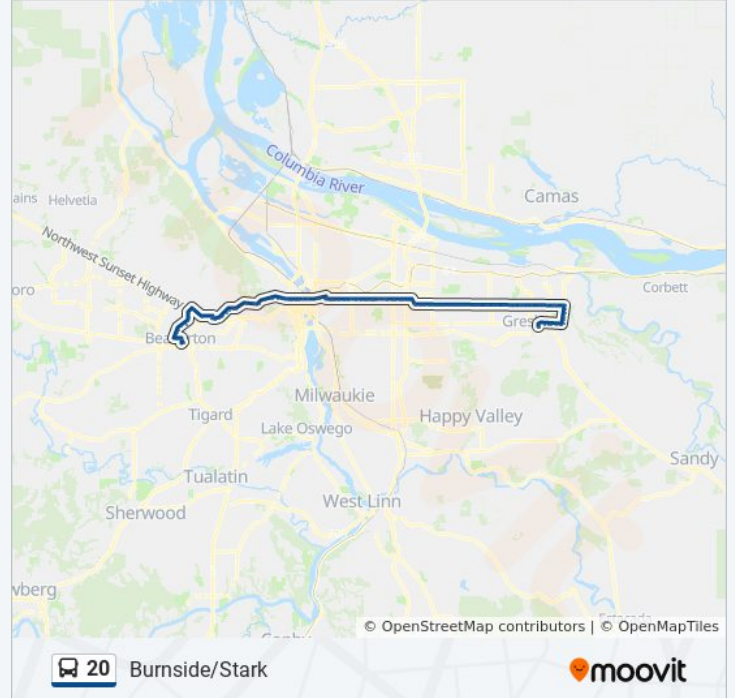

20 bus Info

Direction: Beaverton Transit Center (South)

Stops: 135

Trip Duration: 114 min

Line Summary:

SE Stark & NE Kelly (West)

SE Stark & 223rd (West)

SE Stark & 217th (West)

SE Stark & 165th (West)

SE Stark & 162nd (West)

SE Stark & 160th (West)

SE Stark & 155th PI (West)

SE Stark & 151st (West)

SE Stark & 148th (West)

SE Stark & 146th (West)

SE Stark & 142nd (West)

SE Stark & 139th (West)

SE Stark & 133rd (West)

SE Stark & 130th (West)

SE Stark & 126th (West)

SE Stark & 122nd (West)

SE Stark & 119th (West)

SE Stark & 117th (West)

SE Stark & 113th (West)

SE Stark & 111th (West)

SE Stark & 108th (West)

SE Stark & 105th (West)

SE 103rd Dr & Stark (North)

E Burnside & NE 102nd (West)

E Burnside & NE 97th (West)

E Burnside & NE 94th (West)

9100 Block E Burnside (West)