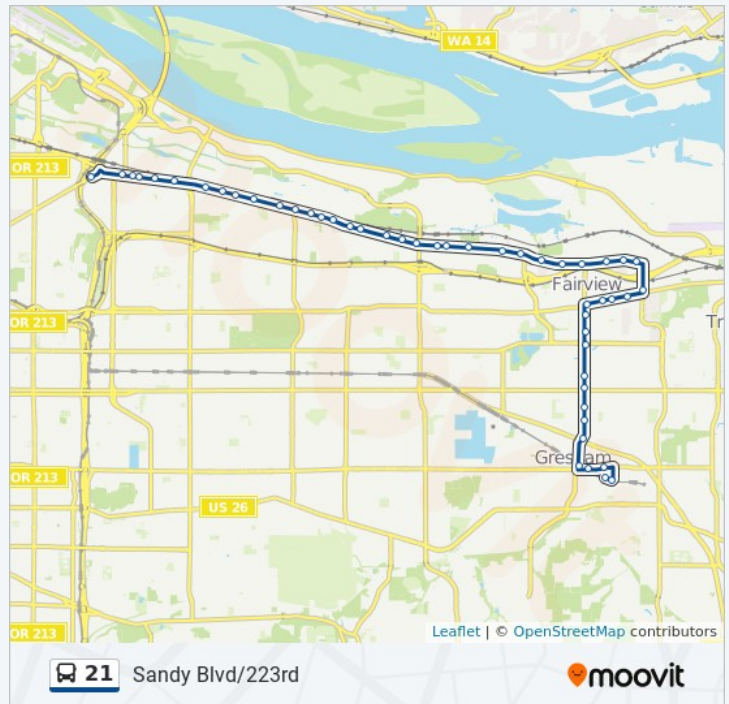

14300 Block NE Sandy (West)

21 bus Info

Direction: NE Sandy & Parkrose Transit Center (West)

Stops: 48

Trip Duration: 34 min

Line Summary:

NE Sandy & 138th (West)

NE Sandy & 133rd (West)

NE Sandy & 131st Pl (West)

NE Sandy & 125th Pl (West)

NE Sandy & 118th (West)

NE Sandy & 112th (West)

NE Sandy & 108th (West)

NE Sandy & 104th (West)

NE Sandy & Parkrose Transit Center (West)

Direction: Parkrose/ Sumner Transit Center (East)