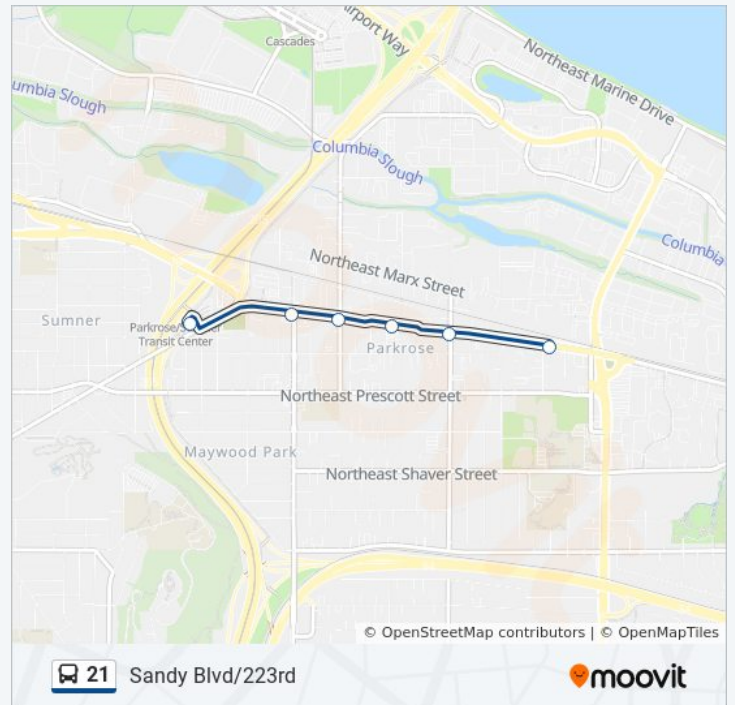

SE 223rd & Stark (South)

SE 223rd & Yamhill (South)

SE 223rd & Salmon (South)

SE 223rd & NW 20th (South)

1500 Block NW Eastman (South)

1300 Block NW Eastman (South)

NW Division & Victoria (East)

NE Division & Main (East)

Gresham Central Transit Center (East)

Direction: NE Sandy & 118th (East)

6 stops

[VIEW LINE SCHEDULE](#)

21 bus Time Schedule

NE Sandy & 118th (East) Route Timetable:

Sunday

1:58 AM

Parkrose/ Sumner Transit Center (East)

NE Sandy & 102nd (East)

NE Sandy & 105th (East)

NE Sandy & 108th (East)

NE Sandy & 112th (East)

NE Sandy & 118th (East)

Monday	1:58 AM
Tuesday	1:58 AM
Wednesday	1:58 AM
Thursday	1:58 AM
Friday	1:58 AM
Saturday	1:58 AM

21 bus Info

Direction: NE Sandy & 118th (East)

Stops: 6

Trip Duration: 4 min

Line Summary:

Direction: NE Sandy & Parkrose Transit Center (West)

48 stops

[VIEW LINE SCHEDULE](#)