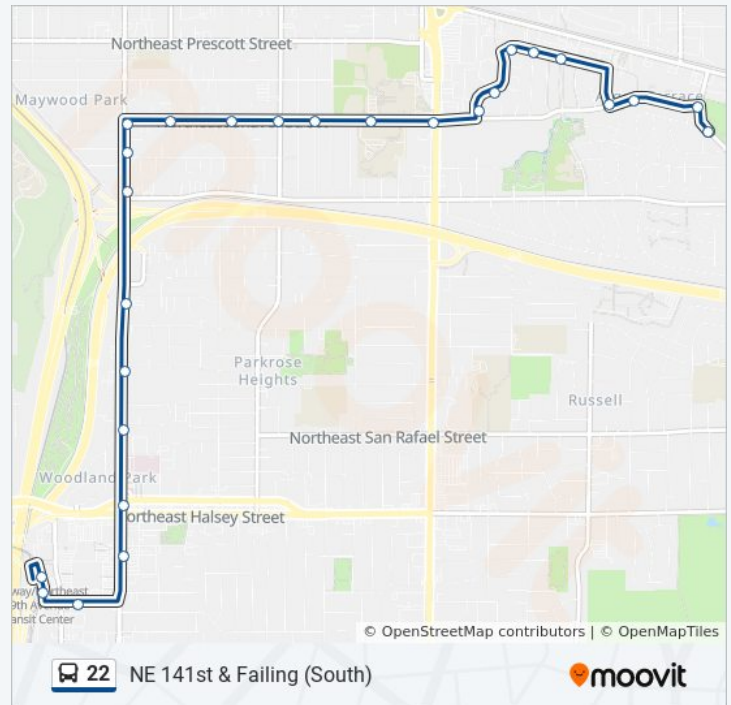

22 bus Info

Direction: Gateway TC (Drop Off Only Stop) (North)

Stops: 41

Trip Duration: 23 min

Line Summary:

NE Prescott Dr & 125th PI (West)

4200 Block NE 125th PI (West)

NE 125th PI & Shaver (South)

22 bus Info

NE 102nd & Fremont (North)

NE 102nd & Beech (North)

NE 102nd & Shaver (North)

NE Shaver & 105th (East)

NE Shaver & 109th (East)

NE Shaver & 112th (East)

NE Shaver & 114th (East)

NE Shaver & Parkrose Middle School (East)

NE Shaver & 122nd (East)

NE 125th Pl & Shaver (North)

NE 125th Pl & Riverwood 40 (East)

12600 Block NE Prescott Dr (East)

NE Prescott Dr & 129th Pl (East)

NE Prescott Dr & 131st Pl (East)

NE 133rd & Shaver (South)

NE Shaver & 135th (East)

NE Shaver & 141st (East)

NE 141st & Failing (South)

Direction: NE 141st & Failing (South)

Stops: 26

Trip Duration: 19 min

Line Summary: