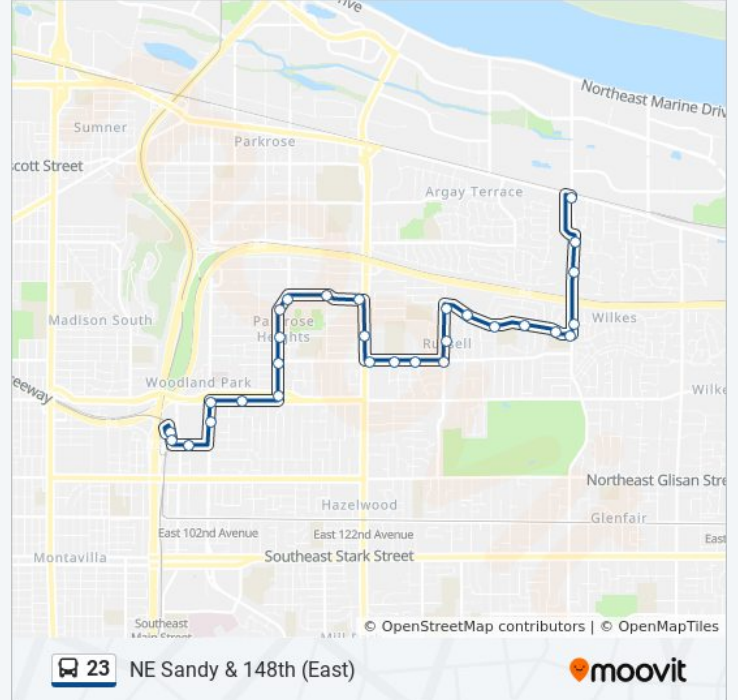

 23 Gateway TC (Drop Off Only Stop) (North)

Direction: NE Sandy & 148th (East)

29 stops

[VIEW LINE SCHEDULE](#)

Gateway Transit Center

Gateway Transit Center (South)

10000 Block NE Pacific St (East)

1200 Block NE 102nd (North)

Sunday	Not Operational
Monday	6:52 AM - 7:09 PM
Tuesday	6:52 AM - 7:09 PM
Wednesday	6:52 AM - 7:09 PM
Thursday	6:52 AM - 7:09 PM
Friday	6:52 AM - 7:09 PM
Saturday	Not Operational

23 bus Info

Direction: NE Sandy & 148th (East)

Stops: 29

Trip Duration: 23 min

Line Summary:

NE 132nd & Eugene (North)

NE 132nd & Knott (North)

NE Sacramento & 134th Pl (East)

NE Sacramento & 138th Pl (East)

NE Sacramento & 142nd (East)

14600 Block NE Sacramento (East)

NE Sacramento & 148th (East)

NE 148th & Sacramento (North)

NE 148th & Rose Parkway (North)

NE 148th & Fremont (North)

NE Sandy & 148th (East)

23 bus time schedules and route maps are available in an offline PDF at moovitapp.com. Use the [Moovit App](#) to see live bus times, train schedule or subway schedule, and step-by-step directions for all public transit in Portland, OR.