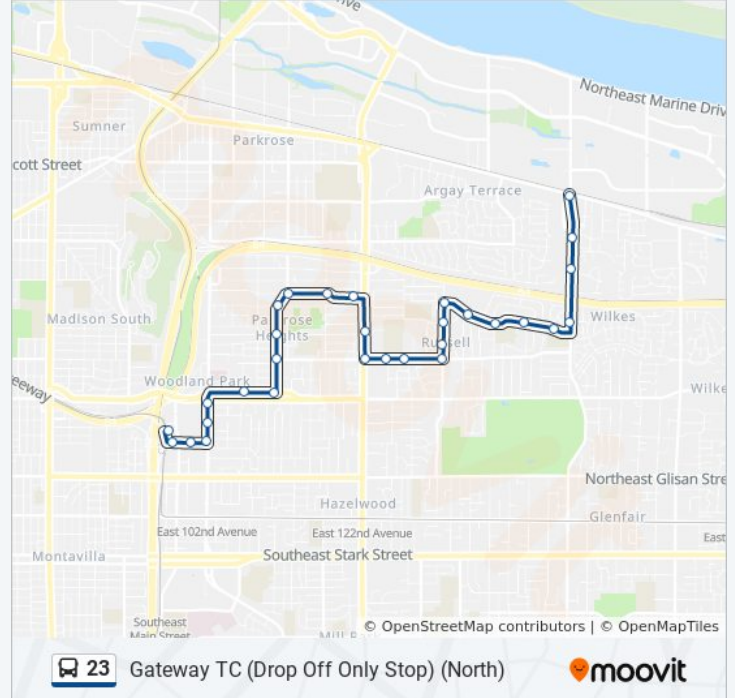

Use the Moovit App to find the closest 23 bus station near you and find out when is the next 23 bus arriving.

Direction: Gateway TC (Drop Off Only Stop) (North)

30 stops

[VIEW LINE SCHEDULE](#)

- NE Sandy & 148th (East)
- NE 148th & 147th (South)
- NE 148th & Rose Parkway (South)
- NE 148th & Sacramento (South)
- NE Sacramento & 146th Dr (West)
- NE Sacramento & 142nd (West)
- NE Sacramento & 138th Pl (West)
- NE Sacramento & Brazee Ct (West)
- NE Sacramento & 132nd (West)
- NE 132nd & Brazee (South)
- NE 132nd & Eugene (South)
- NE 132nd & San Rafael (South)
- 12700 Block NE San Rafael (West)
- NE San Rafael & 125th (West)
- NE San Rafael & 122nd (West)
- NE 122nd & Brazee (North)
- NE Stanton & 121st (West)
- NE Stanton & 117th (West)
- NE Morris & 111th (West)
- NE 111th & Knott (South)

23 bus Info

Direction: Gateway TC (Drop Off Only Stop) (North)

Stops: 30

Trip Duration: 20 min

Line Summary:

NE 111th & Sacramento (South)

NE 111th & San Rafael (South)

NE Weidler & 111th (West)

NE Weidler & 106th (West)

NE 102nd & Clackamas (South)

1200 Block NE 102nd (South)

NE 102nd & Pacific (South)

10000 Block NE Pacific St (West)

NE Pacific St & the Oregon Clinic (West)

Gateway Transit Center

 23 Gateway TC (Drop Off Only Stop) (North)

Direction: NE Sandy & 148th (East)

29 stops

[VIEW LINE SCHEDULE](#)

Gateway Transit Center

Gateway Transit Center (South)

10000 Block NE Pacific St (East)

1200 Block NE 102nd (North)