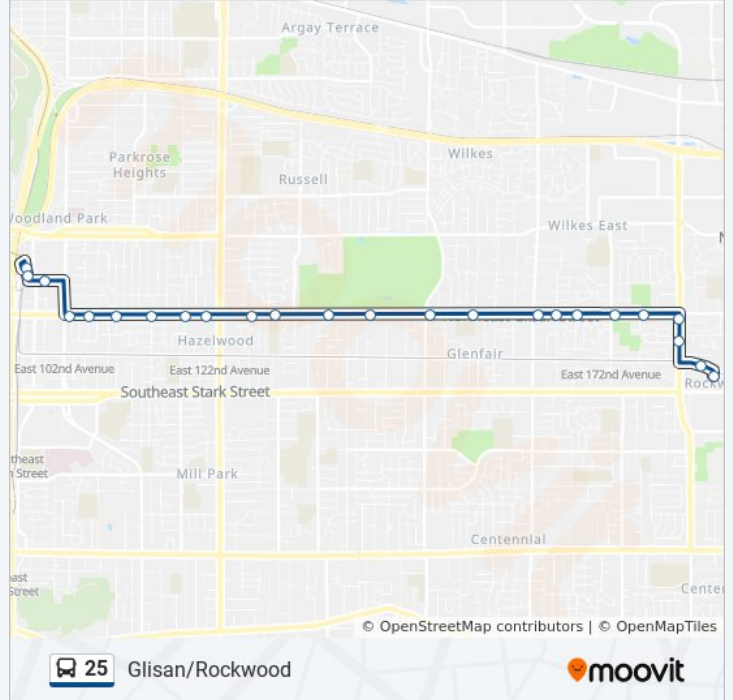

NE Glisan & 172nd (East)

NE Glisan & 176th (East)

NE 181st & Glisan (South)

NE 181st & Davis (South)

E Burnside & E 181st Ave Park & Ride (East)

SE 185th Ave/Rockwood (South)

25 bus time schedules and route maps are available in an offline PDF at moovitapp.com. Use the [Moovit App](#) to see live bus times, train schedule or subway schedule, and step-by-step directions for all public transit in Portland, OR.

[About Moovit](#) • [MaaS Solutions](#) • [Supported Countries](#) • [Mooviter Community](#)

© 2024 Moovit - All Rights Reserved

Check Live Arrival Times