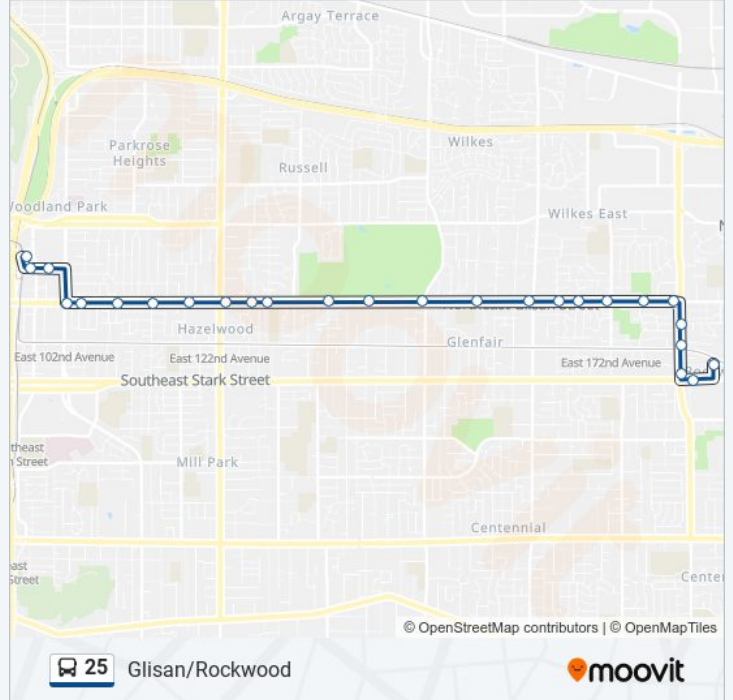

Direction: Gateway TC (Drop Off Only Stop) (North)

26 stops

[VIEW LINE SCHEDULE](#)

- SE 185th Ave/Rockwood (South)
- SE Stark & 182nd (West)
- SE 181st & Oak (North)
- NE 181st & E Burnside (North)
- NE 181st & Everett Ct (North)
- NE Glisan & 181st (West)
- NE Glisan & 176th (West)
- NE Glisan & 172nd (West)
- NE Glisan & 167th Pl (West)
- NE Glisan & 165th (West)
- NE Glisan & 162nd (West)
- NE Glisan & 155th (West)
- NE Glisan & 148th (West)
- NE Glisan & 141st (West)
- NE Glisan & 136th (West)
- NE Glisan & 128th (West)
- NE Glisan & 127th (West)
- NE Glisan & 122nd (West)
- NE Glisan & 117th (West)
- NE Glisan & 113th (West)
- NE Glisan & 108th (West)

25 bus Info

Direction: Gateway TC (Drop Off Only Stop) (North)

Stops: 26

Trip Duration: 21 min

Line Summary:

NE Glisan & 104th (West)

NE Glisan & 102nd (West)

10000 Block NE Pacific St (West)

NE Pacific St & the Oregon Clinic (West)

Gateway Transit Center

Direction: SE 185th Ave/Rockwood (South)

24 stops

[VIEW LINE SCHEDULE](#)

Gateway Transit Center

Gateway Transit Center (South)

10000 Block NE Pacific St (East)

25 bus Info

Direction: SE 185th Ave/Rockwood (South)

Stops: 24

Trip Duration: 19 min

Line Summary:

NE Glisan & 172nd (East)

NE Glisan & 176th (East)

NE 181st & Glisan (South)