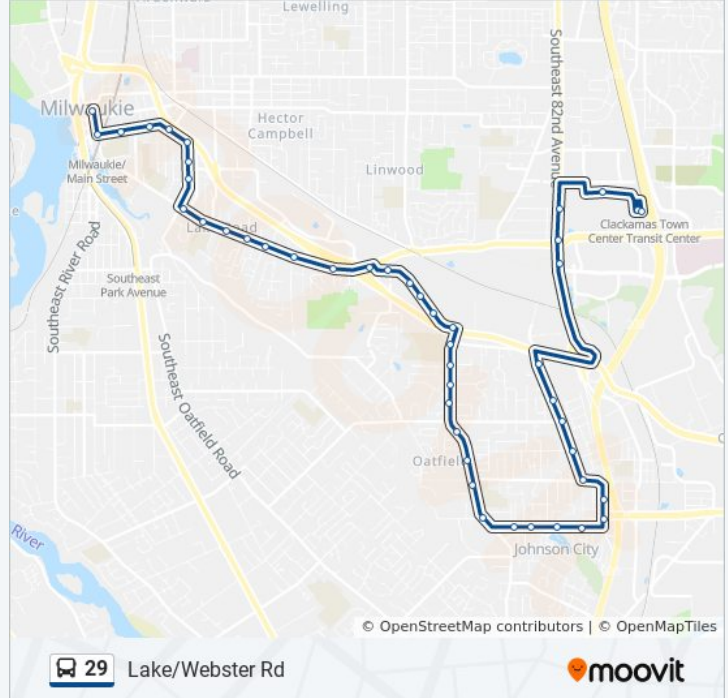

**Direction: Clackamas Town Center Transit Center (South)**

46 stops

[VIEW LINE SCHEDULE](#)

- SE Jackson & 21st (East)
- SE 21st & Washington (South)
- SE Washington & 25th (East)
- SE Washington & 29th (East)
- SE Washington & Oak (East)
- SE Washington & 34th (East)
- SE 34th & Sellwood (South)
- SE 34th & Wister (South)
- SE Lake & Oatfield (East)
- SE Lake & 36th (East)
- SE Lake & Boss (East)
- SE Lake & 41st Ct (East)
- SE Lake & Where Else Ln (East)
- SE Lake & Kuehn Rd (East)
- SE Lake & 51st (East)
- SE Lake & Harmony (East)
- SE Lake & Rusk (East)
- 6300 Block SE Lake (South)
- 6400 Block SE Lake (South)
- 6500 Block SE Lake (South)
- SE Lake & Hwy 224 (East)

**29 bus Info**

**Direction:** Clackamas Town Center Transit Center (South)

**Stops:** 46

**Trip Duration:** 34 min

**Line Summary:**

- SE Webster & Lake (South)
- SE Webster & Cavalier Way (South)
- SE Webster & Wilshire (South)
- SE Webster & Tuscany Ct (South)
- SE Webster & Thiessen (South)
- SE Webster & Molt St (South)
- SE Webster & Clackamas (South)
- SE Webster & Mabel (South)
- SE Roots & Rickshire (East)
- SE Roots & 79th (East)
- SE Roots & 81st (East)
- SE Roots & Hearthwood Dr (East)
- SE Mckinley & Jefferson (North)
- 15700 Block SE Mckinley (North)
- SE Clackamas Rd & Johnson (West)
- SE Johnson & Cypress (North)
- SE Johnson & Thiessen (North)
- 14400 Block SE Johnson (North)
- SE Johnson & Lake Rd (North)
- SE 82nd & Sunnybrook (North)
- SE 82nd & Sunnyside Rd
- SE 82nd & Mcbride
- Clackamas Town Center Mall (East)
- Clackamas Town Center TC (East)
- Clackamas Town Center Transit Center (South)

**Direction: SE Jackson & 21st (East)**

45 stops

[VIEW LINE SCHEDULE](#)

- Clackamas Town Center Transit Center (South)
- Clackamas Town Center Mall (West)
- SE 82nd & Mcbride
- SE 82nd & Sunnyside Dr (South)

SE Lake & 34th (West)

Saturday

Not Operational

**29 bus Info**

**Direction:** SE Jackson & 21st (East)

**Stops:** 45

**Trip Duration:** 39 min

**Line Summary:**