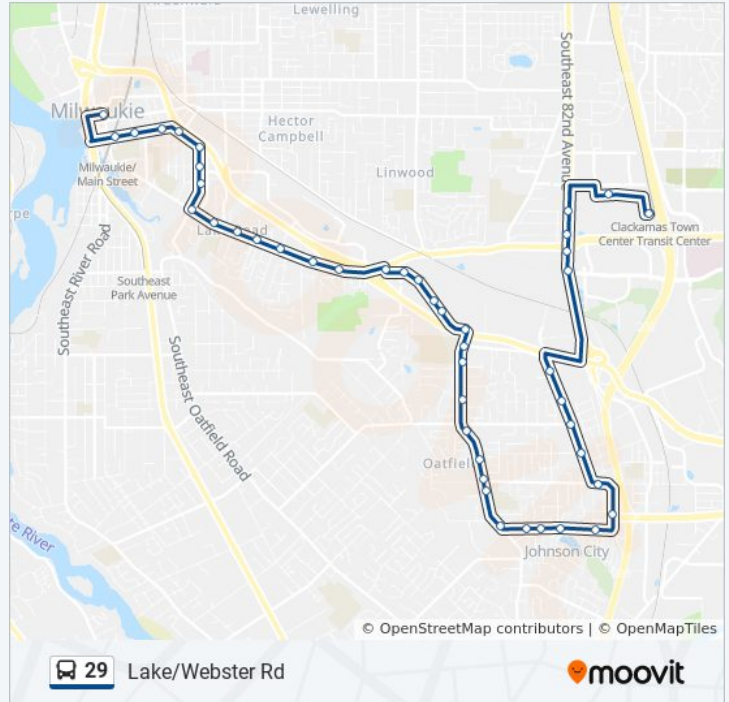

SE Webster & Thiessen (North)

SE Webster & Pine Creek (North)

SE Webster & Savanna (North)

SE Webster & Lake (North)

SE Lake & Hwy 224 (West)

6600 Block SE Lake (North)

6400 Block SE Lake (North)

6200 Block SE Lake (North)

SE Lake & Rusk (West)

SE Lake & Harmony (North)

SE Lake & Lena/51st (West)

SE Lake & Mintone (West)

SE Lake & Freeman Way (West)

SE Lake & Vernie/41st Ct (West)

SE Lake & Boss (West)

SE Lake & 36th (West)

SE Lake & 34th (West)

Saturday

Not Operational

**29 bus Info**

**Direction:** SE Jackson & 21st (East)

**Stops:** 45

**Trip Duration:** 39 min

**Line Summary:**

SE 34th & Wister (North)

SE 34th & Sellwood (North)

SE 34th & Washington (North)

SE Washington & Oak (North)

SE Washington & 29th (West)

SE Washington & 25th (West)

SE Washington & 23rd (West)

SE Jackson & 21st (East)