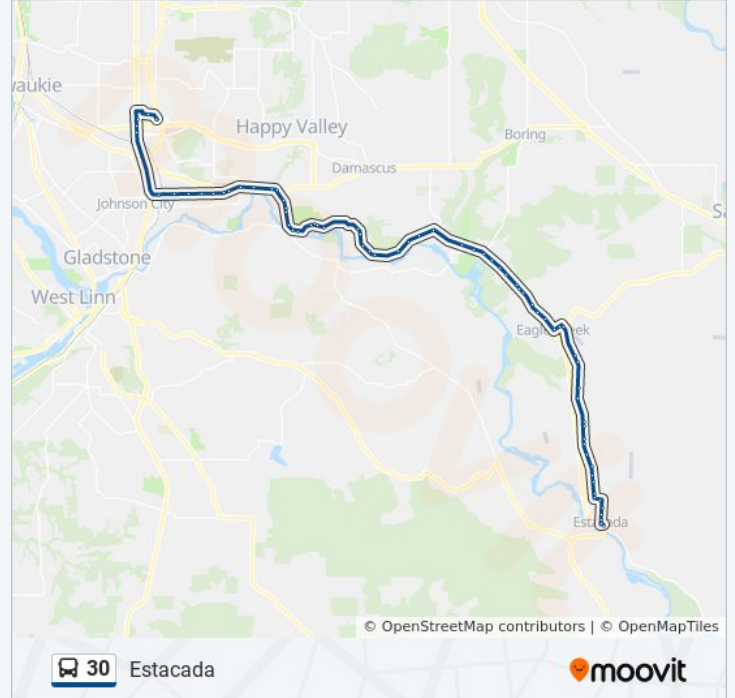

SE Hwy 224 & 232nd Dr (West)

22600 Block SE Hwy 224 (West)

22000 Block SE Hwy 224 (West)

21700 Block SE Hwy 224 (West)

20300 Block SE Hwy 224 (West)

20000 Block SE Hwy 224 (West)

SE Hwy 224 & 197th (West)

19000 Block SE Hwy 224 (North)

SE Hwy 224 & Marna (West)

17700 Block SE Hwy 224 (West)

17500 Block SE Hwy 224 (West)

17300 Block SE Hwy 224 (West)

SE Hwy 224 & Eilers Circle (West)

16400 Block SE Hwy 224 (West)

SE Hwy 224 & Springwater Rd (West)

16000 Block SE Hwy 224 (North)

15700 Block SE Hwy 224 (North)
SE Hwy 224 & Eckert Ln (North)
SE Hwy 224 & Goosehollow (North)
SE Hwy 224 & Hwy 212 (North)
Hwy 212/224 & SE 152nd (West)
Hwy 212/224 & 142nd (West)
Hwy 212/224 & SE 135th (West)
Hwy 212/224 & SE 130th (West)
12700 Block Hwy 212/224 (West)
Hwy 212 & SE 122nd (West)
11400 Block Hwy 212 (West)
10700 Block Hwy 212 (West)
Hwy 212 & SE 102nd (West)
SE Hwy 212 & 82nd Dr (West)
SE 82nd & Sunnybrook (North)
SE 82nd & Sunnyside Rd
SE 82nd & Mcbride
Clackamas Town Center Mall (East)
Clackamas Town Center TC (East)
Clackamas Town Center Transit Center (South)