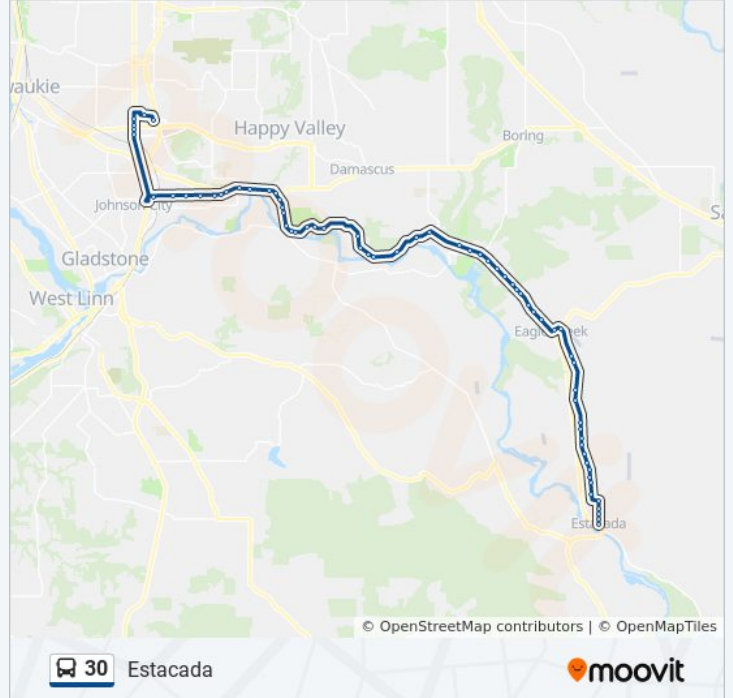

30 bus Info

Direction: 400 Block SE Main (Estacada City Hall) (South)

Stops: 65

Trip Duration: 45 min

Line Summary:

16000 Block SE Hwy 224 (South)
16200 Block SE Hwy 224 (East)
16400 Block SE Hwy 224 (East)
SE Hwy 224 & Eilers Circle (East)
17400 Block SE Hwy 224 (East)
SE Hwy 224 & Tong (East)
19300 Block SE Hwy 224 (South)
SE Hwy 224 & 197th (East)
20000 Block SE Hwy 224 (South)
20200 Block SE Hwy 224 (East)
21700 Block SE Hwy 224 (East)
22600 Block SE Hwy 224 (East)
SE Hwy 224 & 232nd Dr (East)
SE Hwy 224 & Bakers Ferry Rd (East)
SE Hwy 224 & Barton Church (East)
SE Hwy 224 & Amisigger Rd (East)
26300 Block SE Hwy 224 (East)
SE Hwy 224 & Sherman Cooper (East)
SE Hwy 224 & Odell (East)
27500 Block SE Hwy 224 (East)
Hwy 224 & Paul Bunyan Ln (East)
SE Hwy 224 & Suttle Rd (East)
28400 Block SE Hwy 224 (East)
SE Hwy 224 & Glover Rd (South)
SE Hwy 224 & Dowty Rd (South)
SE Hwy 211 & Hwy 224 (East)
SE Eagle Creek Rd & Hwy 211 (South)
SE Eagle Creek Rd & Risberg (South)
SE Eagle Creek Rd & Wildcat Mtn (South)
SE Eagle Creek Rd & Riverside Way (South)
SE Eagle Creek Rd & Folsom (South)
27400 Block SE Eagle Creek Rd (South)
SE Eagle Creek Rd & Heiple Rd (South)

28200 Block SE Eagle Creek Rd (South)

SE Eagle Creek Rd & Duus Rd (South)

29200 Block SE Eagle Creek Rd (South)

29600 Block SE Eagle Creek Rd (South)

SE Eagle Creek Rd & River Mill Rd (South)

SE Eagle Creek Rd & Strubhar Lane (South)

SE Eagle Creek Rd & Hill Way (South)

800 Block NW Wade (At Library) (South)

NE 6th & Main (East)

NE Main & E 1st (South)

SE Main & 3rd Ave (South)

400 Block SE Main (Estacada City Hall) (South)

Direction: Clackamas Town Center Transit Center (South)

70 stops

[VIEW LINE SCHEDULE](#)

400 Block SE Main (Estacada City Hall) (South)

SE Currin & Hwy 211-224 (South)

SE Main & 3rd (North)

NE Main & 3rd Ave (North)

NE 6th & N Broadway (West)

600 Block NW Wade (North)