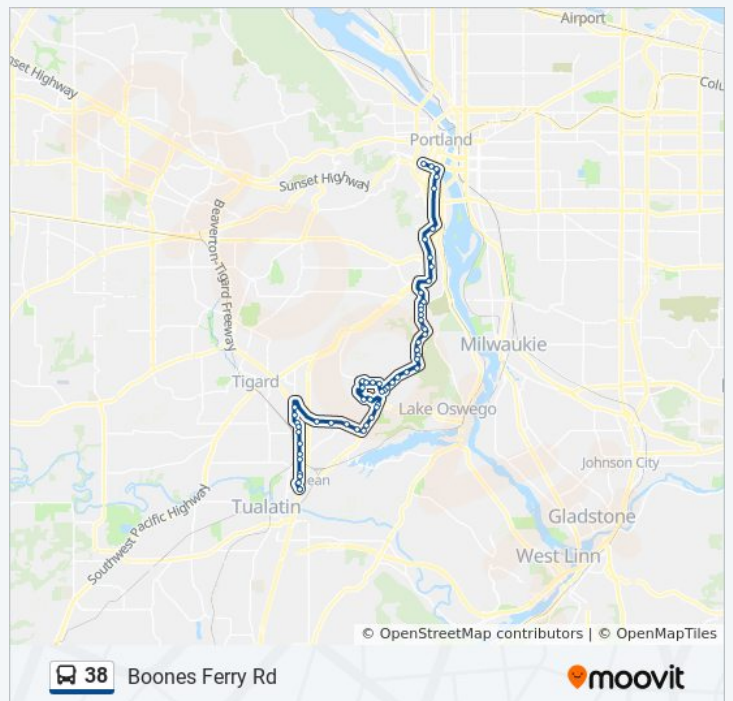

- 4900 Block SW Barbur (North)
- S Barbur & SW Hamilton (North)
- SW Naito Parkway & Hooker (North)
- SW Naito Pkwy & S Harrison (North)
- SW Jefferson & 1st (West)
- SW Jefferson & Broadway (West)
- SW Jefferson & 10th (West)

Direction: Tualatin Park & Ride (North)

58 stops

[VIEW LINE SCHEDULE](#)

- SW Columbia & Park Ave (East)
- SW Columbia Between 5th & 4th (East)
- SW Columbia & 1st (East)
- SW Naito Parkway & Harrison (South)
- SW Naito Parkway & Sheridan (South)
- SW Barbur & Hamilton (West)
- 4900 Block SW Barbur (South)
- SW Barbur & Parkhill Dr (South)
- SW Barbur & 3rd (West)
- SW Terwilliger & 6th (South)
- SW Terwilliger & Carson (South)
- SW Terwilliger & Taylors Ferry (South)
- SW Terwilliger & Lobelia (South)
- SW Terwilliger & Primrose (South)
- SW Terwilliger & Alice (South)
- 9800 Block SW Terwilliger (South)
- SW Terwilliger & Maplecrest (East)
- SW Boones Ferry Rd & 4th (West)
- SW Boones Ferry Rd & Colony Dr (South)
- SW Boones Ferry Rd & Arnold (South)
- SW Boones Ferry Rd & Trillium (South)
- SW Boones Ferry Rd & Coronado (South)

38 bus Info

Direction: Tualatin Park & Ride (North)

Stops: 58

Trip Duration: 52 min

Line Summary:

SW Boones Ferry Rd & Stephenson (West)

SW Boones Ferry Rd & 13th Ct (West)

SW Boones Ferry Rd & Clara Ln (West)