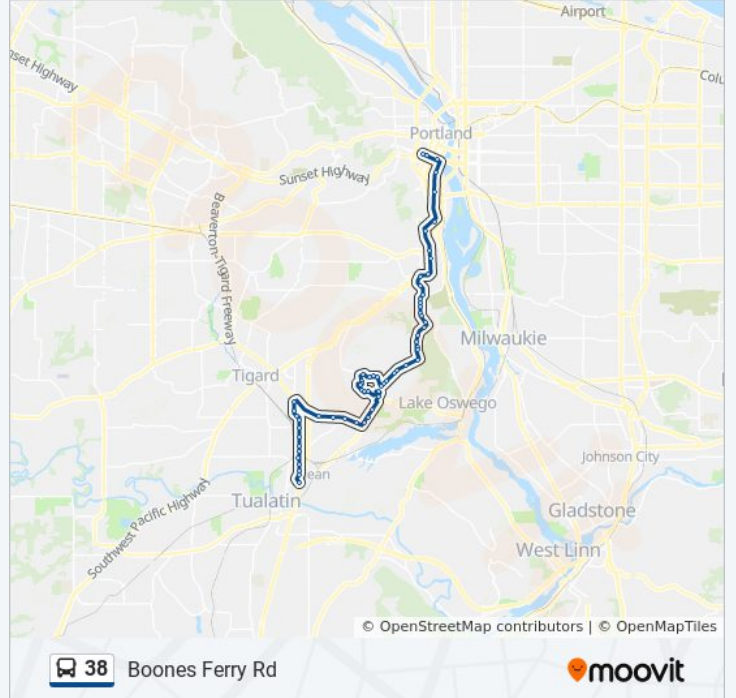

38 bus Info

Direction: SW Jefferson & 10th (West)

Stops: 62

Trip Duration: 59 min

Line Summary:

Kerr & Tanglewood (West)
Kerr & Touchstone (West)
Kerr & Independence (North)
2 Jefferson Parkway (East)
Jefferson & Mt Jefferson (North)
Jefferson & Independence (North)
SW Jefferson Pkwy & McNary Pkwy (North)
McNary & Churchill Downs (East)
McNary & Condolea (East)
Monroe & Greenridge (East)
200 Block Greenridge (East)
Greenridge & Greenridge Ct (North)
Monroe & Boones Ferry Rd (East)
SW Boones Ferry Rd & Orchard Hill (North)
SW Boones Ferry Rd & 19th (East)
SW Boones Ferry Rd & 13th Ct (East)
SW Boones Ferry Rd & Stephenson (North)
11200 Block SW Boones Ferry Rd (North)
SW Boones Ferry Rd & Palatine (North)
SW Boones Ferry Rd & Arnold (North)
SW Boones Ferry Rd & Colony Dr (North)
SW Boones Ferry Rd & 4th (East)
SW Terwilliger & 2nd (West)
SW Terwilliger & 6th (North)
SW Terwilliger & Alice (North)
SW Terwilliger & Primrose (North)
SW Terwilliger & Lobelia (North)
SW Terwilliger & Taylors Ferry (North)
SW Terwilliger & Carson (North)
SW Terwilliger & Troy (North)
SW Barbur & Terwilliger (East)
SW Barbur & 2nd (North)
SW Barbur & Parkhill (North)

- 4900 Block SW Barbur (North)
- S Barbur & SW Hamilton (North)
- SW Naito Parkway & Hooker (North)
- SW Naito Pkwy & S Harrison (North)
- SW Jefferson & 1st (West)
- SW Jefferson & Broadway (West)
- SW Jefferson & 10th (West)