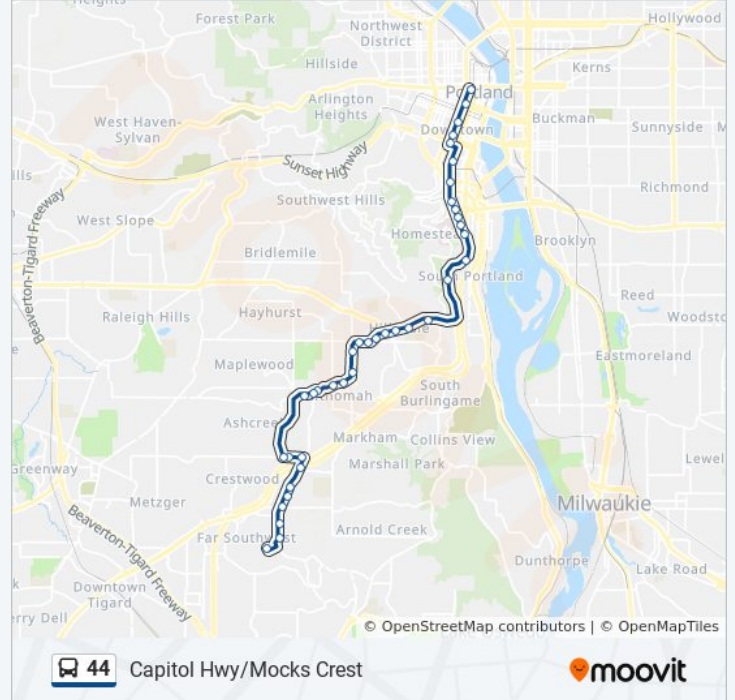

SW Capitol & Terwilliger (East)

4900 Block SW Barbur (North)

S Barbur & SW Hamilton (North)

SW Barbur & Lane (North)

SW Barbur & Whitaker (North)

SW Barbur & Hooker (North)

SW 4th & Caruthers (North)

SW 4th & Hall (North)

Sw 6th & Market

Sw 6th & Columbia

Sw 6th & Salmon

Sw 6th & Washington

SW 6th & W Burnside (North)

Direction: SW 6th & Washington (North)

34 stops

[VIEW LINE SCHEDULE](#)