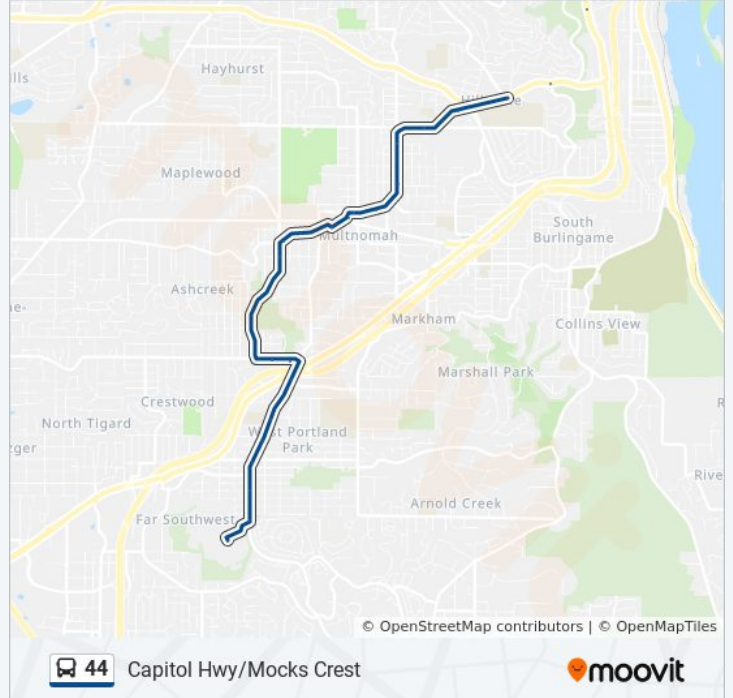

44 bus Info

Direction: PCC Sylvania Main Stop (South)

Stops: 87

Trip Duration: 82 min

Line Summary:

N Willamette & Woolsey (East)
N Willamette & Chautauqua (East)
N Willamette & Washburne (East)
N Willamette & Saratoga (South)
N Rosa Parks Way & Curtis (East)
N Rosa Parks Way & Greeley (East)
N Rosa Parks Way & Boston (East)
N Rosa Parks Way & Denver (East)
N Rosa Parks Way & Interstate (East)
N Rosa Parks Way & Albina (East)
N Rosa Parks Way & Congress (East)
N Rosa Parks Way & Vancouver (East)
N Vancouver & Holman (South)
N Vancouver & Ainsworth (South)
N Vancouver & Jessup (South)
N Vancouver & Killingsworth (South)
N Vancouver & Alberta (South)
N Vancouver & Wygant (South)
N Vancouver & Skidmore (South)
N Vancouver & Shaver (South)
N Vancouver & Beech (South)
N Vancouver & Ivy (South)
N Vancouver & Fargo (South)
N Vancouver & Stanton (South)
N Vancouver & Knott (South)
N Vancouver & Russell (South)
N Vancouver & Page (South)
N Vancouver & Tillamook (South)
N Vancouver & Weidler (South)
Rose Quarter Transit Center (West)
NW Glisan & 3rd (West)
NW 5th & Davis (South)
SW 5th & Pine (South)

Sw 5th & Alder

Sw 5th & Main

Sw 5th & Clay

SW 5th & Harrison

SW 5th & Broadway (South)

SW 5th & Caruthers (South)

SW Barbur & Hooker (South)

SW Barbur & Whitaker (South)

SW Barbur & Lane (South)

SW Barbur & Hamilton (West)

4900 Block SW Barbur (South)

SW Capitol & Terwilliger (West)

SW Capitol & Sunset (West)

SW Capitol & Nebraska (West)

SW Capitol & Idaho (West)

SW Capitol & 26th (West)

SW Capitol & Florida (South)

SW Capitol & Miles (South)

SW Capitol & 33rd (West)

SW Troy & 35th (West)

SW 36th & Capitol Hwy (South)

SW Capitol & Garden Home (South)

SW Capitol & Carson (South)

SW Capitol & 41st/Dolph Ct (South)