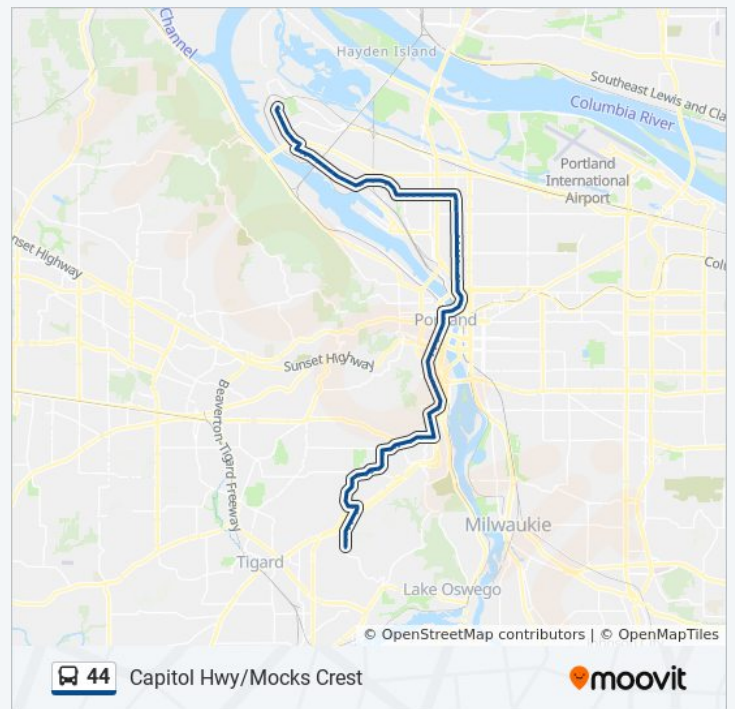

6:30 AM - 9:01 PM

44 bus Info

Direction: SW 49th & PCC Sylvania Entrance (South)

Stops: 86

Trip Duration: 76 min

Line Summary:

N Vancouver & Jessup (South)

N Vancouver & Killingsworth (South)