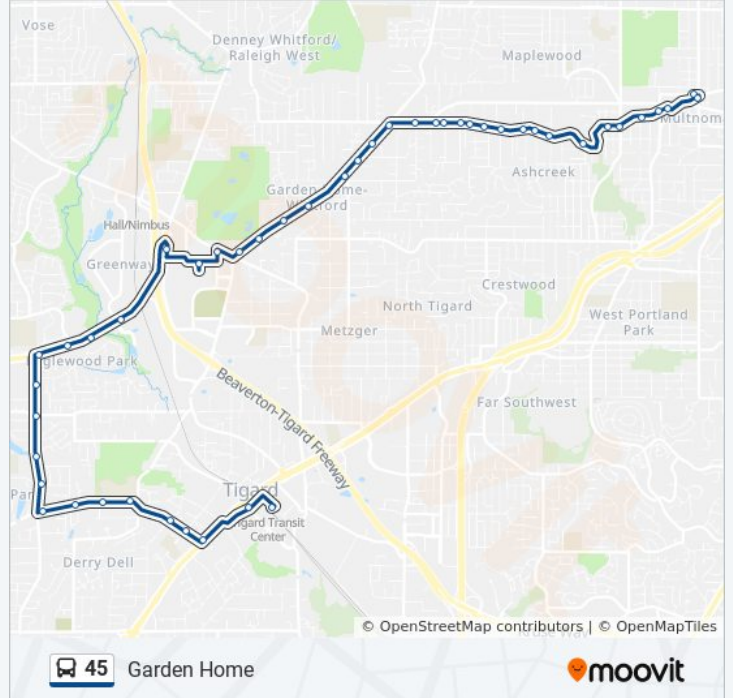

45 bus Info

Direction: SW Troy & 35th (West)

Stops: 46

Trip Duration: 31 min

Line Summary:

SW Scholls Ferry & 121st (East)
SW Scholls Ferry & Conestoga (East)
SW Scholls Ferry & Springwood (East)
SW Scholls Ferry & Nimbus (East)
9000 Block SW Washington Square Rd (South)
Washington Square Transit Center (North)
SW Palmland & Hall Blvd (North)
SW Oleson & Hall (East)
SW Oleson & 91st (East)
8800 Block SW Oleson (East)
SW Oleson & Rustling Leaves Pl (East)
SW Oleson & 80th (North)
SW Oleson & Skyhar Dr (North)
SW Oleson & Obrien (North)
SW Oleson & Garden Home (North)
SW Garden Home & 71st (East)
SW Garden Home & 69th/Multnomah (East)
SW Garden Home & 67th (East)
SW Garden Home & 66th (East)
SW Garden Home & 64th (East)
SW Garden Home & 62nd Pl (East)
SW Garden Home & 61st (East)
SW Garden Home & 57th (East)
SW Garden Home & 56th (East)
SW Garden Home & 54th (East)
SW Garden Home & 50th (East)
SW Garden Home & 47th (East)
SW Garden Home & 45th (East)
SW Garden Home & 42nd (East)
SW Garden Home & 40th (East)
SW Garden Home & Capitol Hwy (East)
SW Capitol & 35th (East)
SW Troy & 35th (West)

Direction: Tigard Transit Center (South)

72 stops

[VIEW LINE SCHEDULE](#)

SW Columbia & 16th (East)
SW Columbia & 12th (East)
SW Columbia & Park Ave (East)
SW Columbia Between 5th & 4th (East)
SW Columbia & 1st (East)
SW Naito Parkway & Harrison (South)
SW Naito Parkway & Sheridan (South)
SW Barbur & Hamilton (West)
4900 Block SW Barbur (South)
SW Capitol & Terwilliger (West)
SW Capitol & Sunset (West)
SW Capitol & Nebraska (West)
SW Capitol & Idaho (West)
SW Capitol & 26th (West)
SW Vermont & 30th (West)
SW Vermont & 32nd (West)
SW Vermont & 34th (West)
SW 35th & California (South)
SW 35th & Texas (South)
SW 35th & Nevada (South)
SW 35th & Caldew (South)
SW 35th & Logan (South)
SW Troy & 35th (West)
SW Troy & 37th (West)
SW 40th & Troy (South)
SW 40th & Garden Home (South)
SW Garden Home & 42nd (West)
SW Garden Home & 45th (West)
SW Garden Home & 47th (West)