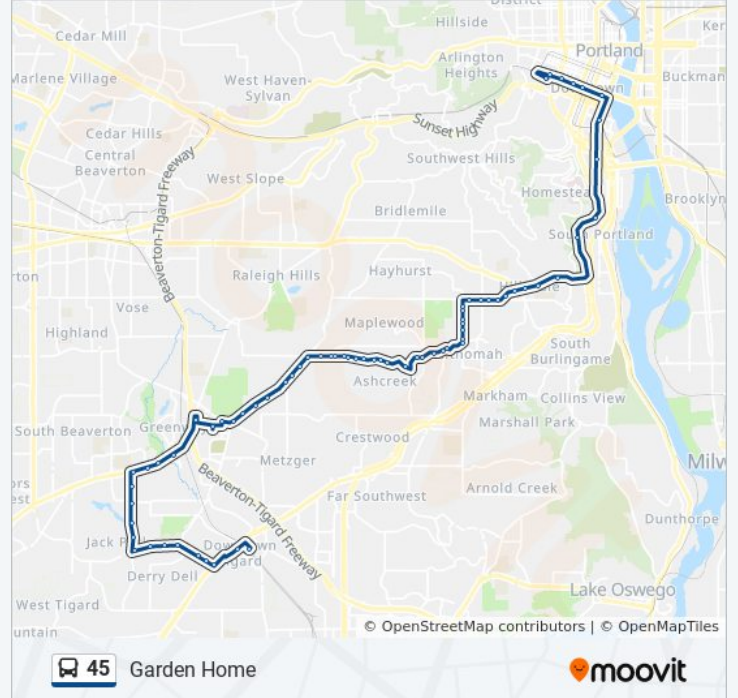

SW 35th & Caldew (North)

SW 35th & Nevada (North)

SW 35th & Texas (North)

SW 35th & California (North)

SW Vermont & 34th (East)

SW Vermont & 30th (East)

SW Capitol & Vermont (East)

SW Capitol & 26th (East)

SW Capitol & Idaho (North)

SW Capitol & Nebraska (East)

SW Capitol & Bertha Ct (East)

SW Capitol & Sunset (East)

SW Capitol & Terwilliger (East)

4900 Block SW Barbur (North)

S Barbur & SW Hamilton (North)

SW Naito Parkway & Hooker (North)

SW Naito Pkwy & S Harrison (North)

SW Jefferson & 1st (West)

SW Jefferson & Broadway (West)

SW Jefferson & 10th (West)

SW Jefferson & 13th (West)

SW Jefferson & 17th (West)

SW Columbia & 16th (East)

Direction: SW Troy & 35th (West)

46 stops

[VIEW LINE SCHEDULE](#)

Tigard Transit Center (South)

SW Main & Burnham (West)

SW Pacific Hwy & Walnut (West)

SW Walnut & Grant (North)

SW Walnut & Brookside (West)

SW Walnut & Tiedeman (West)