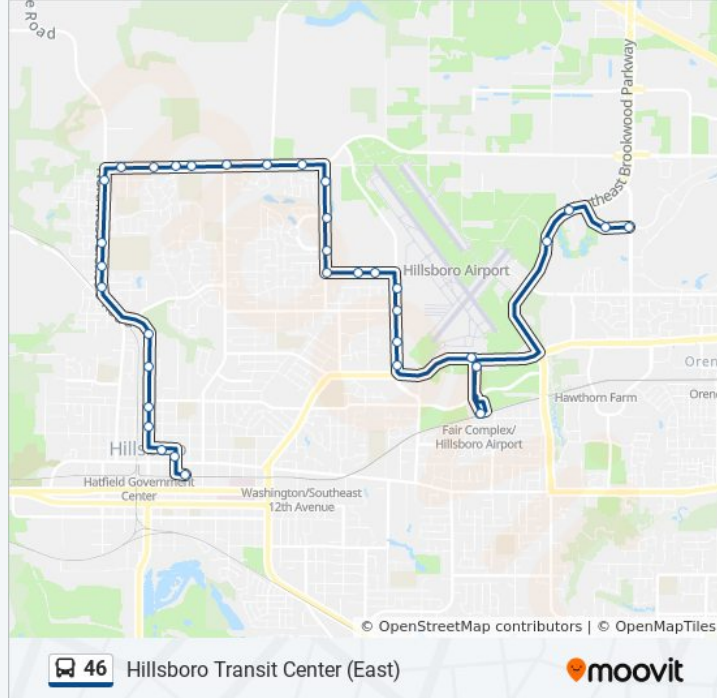

46 bus Info

Direction: Hillsboro Transit Center (East)

Stops: 35

Trip Duration: 26 min

Line Summary:

NE Evergreen & 13th (West)

NE Evergreen & NW Jackson School Rd N (West)

NE Evergreen & Jackson School Rd S (West)

NW Glencoe & Cory (South)

NW Glencoe & Cody Ct (South)

N 1st & NW Tiffany (South)

N 1st & NW Garibaldi (South)

300 Block N 1st (South)

NE Lincoln & 2nd (East)

NE 3rd & E Main (South)

Hillsboro Transit Center (East)

Direction: NE 15th & Edgefield (North)

17 stops

[VIEW LINE SCHEDULE](#)

NE Shute Rd & Dawson Creek Dr (South)

5400 Block NE Dawson Creek (West)

NE Brookwood Pkwy & 49th Pl (West)

2800 Blk NE Brookwood Pkwy, Library (South)

Fair Complex/Airport Park & Ride (East)

NE 34th & Cornell (North)

NE Cornell & 34th (West)

NE 25th & Cornell (North)

1300 Block NE 25th (North)

NE 25th & Sunrise Lane (North)

NE 25th & Kathryn (North)

46 bus Time Schedule