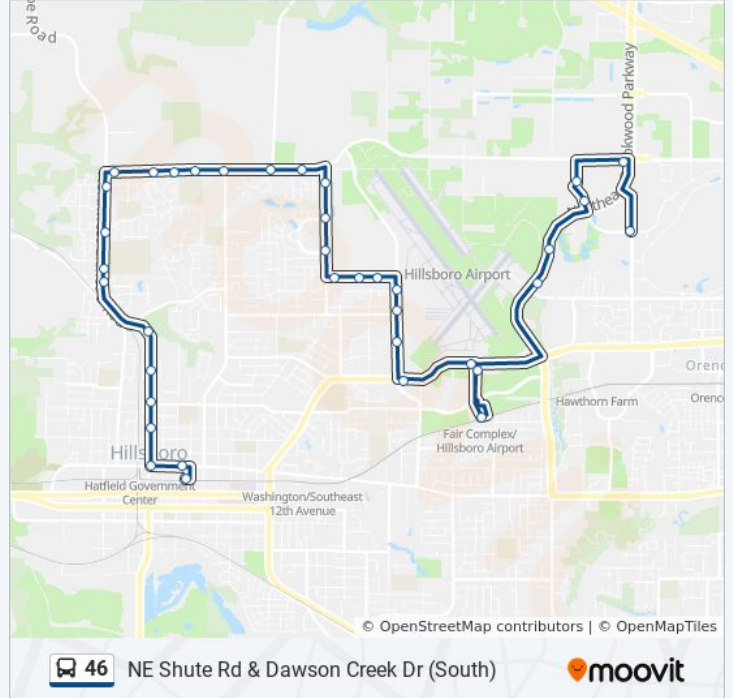

Direction: NE 15th & Edgefield (North)

17 stops

[VIEW LINE SCHEDULE](#)

NE Shute Rd & Dawson Creek Dr (South)

5400 Block NE Dawson Creek (West)

NE Brookwood Pkwy & 49th Pl (West)

2800 Blk NE Brookwood Pkwy, Library (South)

NE Evergreen & Jackson Road Loop (East)

NE Evergreen & 13th (East)

46 bus Time Schedule

NE Shute Rd & Dawson Creek Dr (South) Route

Timetable:

Sunday	Not Operational
Monday	6:42 AM - 6:59 PM
Tuesday	6:42 AM - 6:59 PM
Wednesday	6:42 AM - 6:59 PM
Thursday	6:42 AM - 6:59 PM
Friday	6:42 AM - 6:59 PM
Saturday	Not Operational

46 bus Info

Direction: NE Shute Rd & Dawson Creek Dr (South)

Stops: 37

Trip Duration: 30 min

Line Summary:

- NE 15th & Edgefield (South)
- NE 15th & Prah! Pkwy (South)
- NE 15th & Jones Farm Pkwy (South)
- NE Griffin Oaks & 15th (East)
- 1800 Block NE Griffin Oaks (East)
- 2200 Block NE Griffin Oaks (East)
- NE 25th & Kathryn (South)
- NE 25th & Sunrise Lane (South)
- 1200 Block NE 25th (South)
- NE Cornell & 25th (East)
- NE Cornell & 34th (East)
- Fair Complex/Airport Park & Ride (East)
- NE 34th & Cornell (North)
- NE Brookwood & Airport Rd (North)
- 2800 Blk NE Brookwood Pkwy, Library (North)
- NE Dawson Creek & Brookwood (North)
- 3100 Block NE Dawson Creek (North)
- NE Evergreen & Brookwood (East)
- NE Shute Rd & Dawson Creek Dr (South)