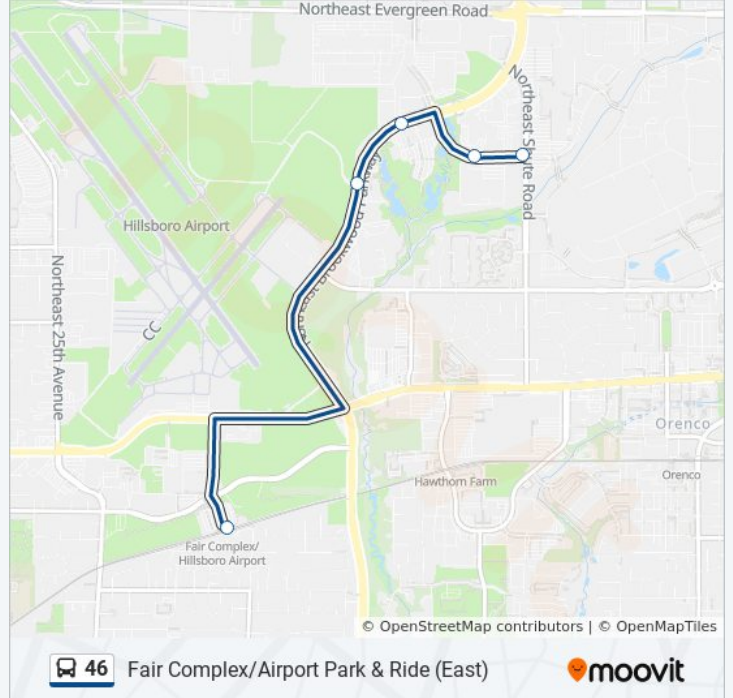

Use the Moovit App to find the closest 46 bus station near you and find out when is the next 46 bus arriving.

Direction: Fair Complex/Airport Park & Ride (East)

5 stops

[VIEW LINE SCHEDULE](#)

NE Shute Rd & Dawson Creek Dr (South)

5400 Block NE Dawson Creek (West)

NE Brookwood Pkwy & 49th Pl (West)

2800 Blk NE Brookwood Pkwy, Library (South)

Fair Complex/Airport Park & Ride (East)

46 bus Time Schedule

Fair Complex/Airport Park & Ride (East) Route
Timetable:

Sunday	Not Operational
Monday	7:27 PM
Tuesday	7:27 PM
Wednesday	7:27 PM
Thursday	7:27 PM
Friday	7:27 PM
Saturday	Not Operational

46 bus Info

Direction: Fair Complex/Airport Park & Ride (East)

Stops: 5

Trip Duration: 6 min

Line Summary:

Direction: Fair Complex/Airport Park & Ride (East)

30 stops

[VIEW LINE SCHEDULE](#)

- Hillsboro Transit Center (East)
- 300 Block E Main (West)
- E Main & N 1st (West)
- N 1st & NE Edison (North)
- N 1st & NE Grant (North)
- N 1st & NE Tiffany (North)
- NW Glencoe & Cody Ct (North)
- NW Glencoe & NE Cory (North)
- 2800 Block NW Glencoe (North)
- NW Glencoe & NE Lenox (North)
- NW Glencoe & NE Milne (North)
- NE Evergreen & NW Glencoe (East)
- NE Evergreen & 3rd (East)
- NE Evergreen & Sunburst (East)
- NE Evergreen & Evergreen Middle School (East)
- NE Evergreen & Jackson School Rd (East)
- NE Evergreen & Jackson Road Loop (East)
- NE Evergreen & 13th (East)