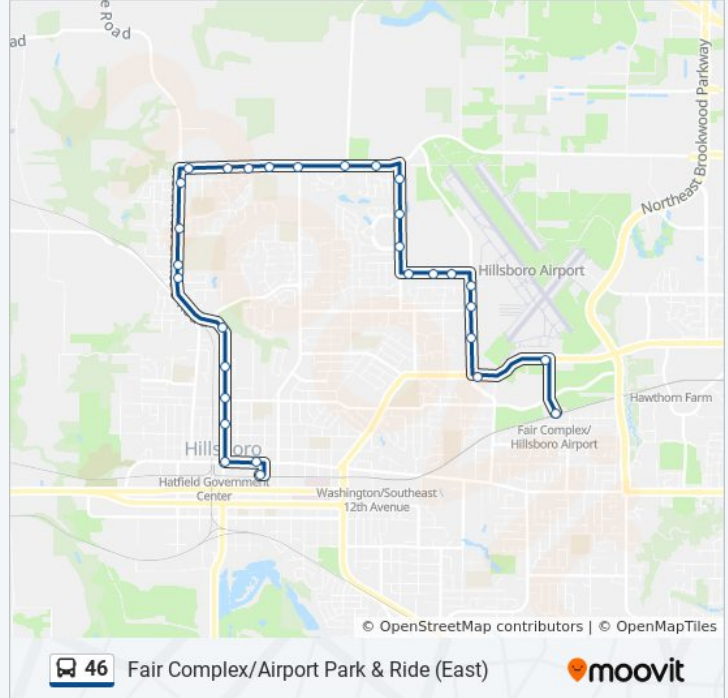

46 bus Info

Direction: Fair Complex/Airport Park & Ride (East)

Stops: 30

Trip Duration: 16 min

Line Summary:

NE 15th & Edgefield (South)
 NE 15th & Prah! Pkwy (South)
 NE 15th & Jones Farm Pkwy (South)
 NE Griffin Oaks & 15th (East)
 1800 Block NE Griffin Oaks (East)
 2200 Block NE Griffin Oaks (East)
 NE 25th & Kathryn (South)
 NE 25th & Sunrise Lane (South)
 1200 Block NE 25th (South)
 NE Cornell & 25th (East)
 NE Cornell & 34th (East)
 Fair Complex/Airport Park & Ride (East)

Direction: Hillsboro Transit Center (East)

35 stops

[VIEW LINE SCHEDULE](#)

NE Shute Rd & Dawson Creek Dr (South)
 5400 Block NE Dawson Creek (West)
 NE Brookwood Pkwy & 49th Pl (West)
 2800 Blk NE Brookwood Pkwy, Library (South)
 Fair Complex/Airport Park & Ride (East)
 NE 34th & Cornell (North)
 NE Cornell & 34th (West)
 NE 25th & Cornell (North)
 1300 Block NE 25th (North)
 NE 25th & Sunrise Lane (North)
 NE 25th & Kathryn (North)
 2200 Block NE Griffin Oaks (West)
 1800 Block NE Griffin Oaks (West)
 NE Griffin Oaks & 15th (West)
 NE 15th & Jones Farm Pkwy (North)
 NE 15th & Prah! Pkwy (North)
 NE 15th & Edgefield (North)

46 bus Info

Direction: Hillsboro Transit Center (East)

Stops: 35

Trip Duration: 26 min

Line Summary:

NE Evergreen & 13th (West)

NE Evergreen & NW Jackson School Rd N (West)

NE Evergreen & Jackson School Rd S (West)