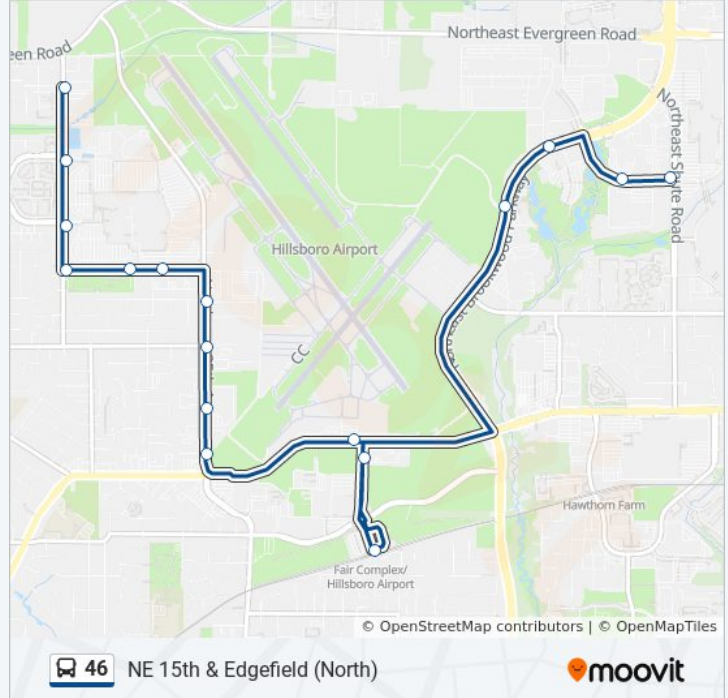

Direction: NE 15th & Edgefield (North)

17 stops

[VIEW LINE SCHEDULE](#)

NE Shute Rd & Dawson Creek Dr (South)

5400 Block NE Dawson Creek (West)

NE Brookwood Pkwy & 49th Pl (West)

2800 Blk NE Brookwood Pkwy, Library (South)

NE 15th & Edgefield (North) Route Timetable:

Sunday	Not Operational
Monday	6:34 AM - 4:38 PM
Tuesday	6:34 AM - 4:38 PM
Wednesday	6:34 AM - 4:38 PM
Thursday	6:34 AM - 4:38 PM
Friday	6:34 AM - 4:38 PM
Saturday	Not Operational

46 bus Info

Direction: NE 15th & Edgefield (North)

Stops: 17

Trip Duration: 8 min

Line Summary:

2200 Block NE Griffin Oaks (West)

1800 Block NE Griffin Oaks (West)

NE Griffin Oaks & 15th (West)

NE 15th & Jones Farm Pkwy (North)

NE 15th & Prah! Pkwy (North)

NE 15th & Edgefield (North)

Direction: NE Shute Rd & Dawson Creek Dr (South)

37 stops

[VIEW LINE SCHEDULE](#)

Hillsboro Transit Center (East)

300 Block E Main (West)