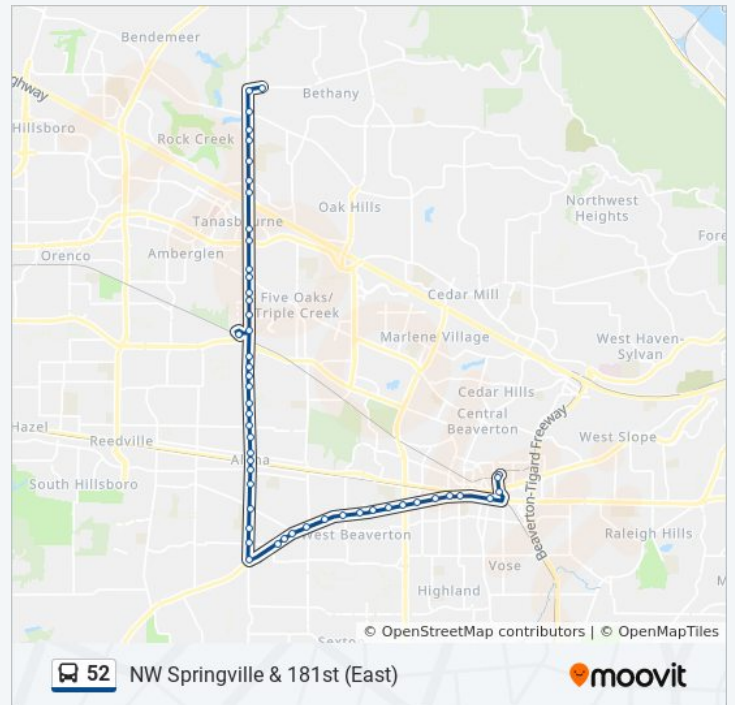

NW 185th & Adrian (North)

NW 185th & Tamarack (North)

NW 185th & West Union (North)

Direction: NW Springville & 181st (East)

51 stops

[VIEW LINE SCHEDULE](#)

Beaverton Transit Center (South)

Beaverton Transit Center (South)

SW Lombard & Broadway (South)

SW Farmington & Hall (West)

SW Farmington & Erickson (West)

SW Farmington & Hocken (West)

SW Farmington & Rose Ln (West)

SW Farmington & 142nd (West)

52 bus Time Schedule

NW Springville & 181st (East) Route Timetable:

Sunday	Not Operational
Monday	11:18 PM
Tuesday	12:08 AM - 11:18 PM
Wednesday	12:08 AM - 11:18 PM
Thursday	12:08 AM - 11:18 PM
Friday	12:08 AM - 11:18 PM
Saturday	12:08 AM

52 bus Info

Direction: NW Springville & 181st (East)

Stops: 51

Trip Duration: 39 min

Line Summary:

- SW Farmington & Murray (West)
- SW Farmington & St Marys Dr (West)
- SW Farmington & 153rd (West)
- SW Farmington & 157th PI (West)
- SW Farmington & 160th (West)
- SW Farmington & 165th (West)
- SW Farmington & 170th (West)
- SW Farmington & Kinnaman (West)
- 17500 Block SW Farmington (West)
- SW Farmington & Rosa Rd (West)
- SW 185th & Farmington (North)
- SW 185th & Rosa (North)
- SW 185th & Madeline (North)
- SW 185th & Kinnaman (North)
- SW 185th & Pike (North)
- SW 185th & Blanton (North)
- SW 185th & Tualatin Valley Hwy (North)
- SW 185th & Alexander (North)
- 2800 Block SW 185th (North)
- SW 185th & Johnson (North)
- SW 185th & Sandra (North)
- SW 185th & Ewen (North)
- SW 185th & Pheasant (North)
- SW 185th & Jay (North)
- SW 185th & Longacre (North)
- SW 185th & Aloha Park Apts (North)
- Willow Creek Transit Center (East)
- SW 185th & Salix Terrace (North)
- NW 185th & Heritage Pkwy (North)
- NW 185th & NE Holly (North)
- 700 Block NW 185th (North)
- NW 185th & Walker (North)
- NW 185th & Mckinley School (North)