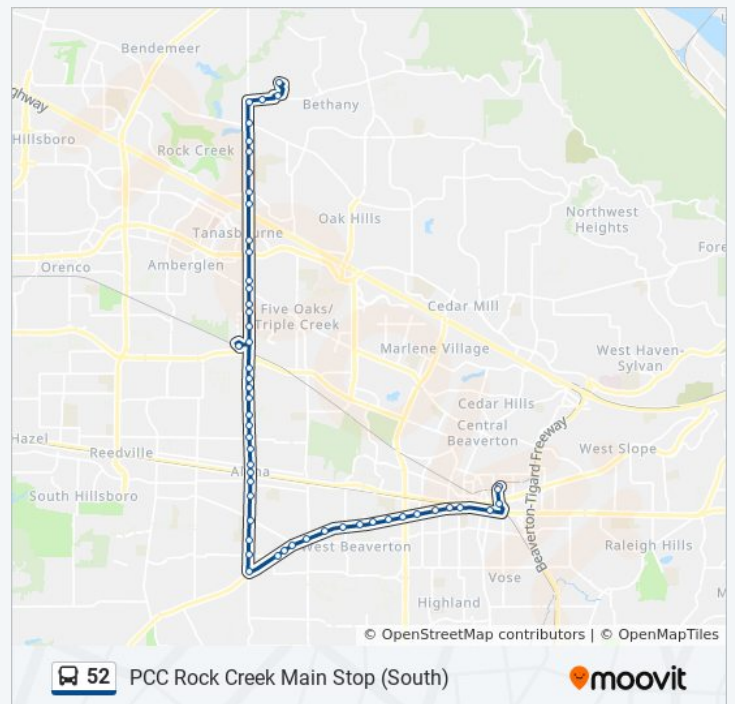

SW 185th & Tualatin Valley Hwy (North)

SW 185th & Alexander (North)

2800 Block SW 185th (North)

52 bus Time Schedule

PCC Rock Creek Main Stop (South) Route
Timetable:

Sunday	Not Operational
Monday	12:32 PM - 8:38 PM
Tuesday	12:32 PM - 8:38 PM
Wednesday	12:32 PM - 8:38 PM
Thursday	12:32 PM - 8:38 PM
Friday	12:32 PM - 8:38 PM
Saturday	Not Operational

52 bus Info

Direction: PCC Rock Creek Main Stop (South)

Stops: 53

Trip Duration: 49 min

Line Summary:

SW 185th & Johnson (North)
 SW 185th & Sandra (North)
 SW 185th & Ewen (North)
 SW 185th & Pheasant (North)
 SW 185th & Jay (North)
 SW 185th & Longacre (North)
 SW 185th & Aloha Park Apts (North)
 Willow Creek Transit Center (East)
 SW 185th & Salix Terrace (North)
 NW 185th & Heritage Pkwy (North)
 NW 185th & NE Holly (North)
 700 Block NW 185th (North)
 NW 185th & Walker (North)
 NW 185th & Mckinley School (North)
 NW 185th & Cornell (North)
 NW 185th & Tanasbourne Rd (North)
 NW 185th & Bronson (North)
 NW 185th & Parkview (North)
 NW 185th & Westview HS (North)
 NW 185th & Adrian (North)
 NW 185th & Tamarack (North)
 NW 185th & West Union (North)
 NW 185th & Springville (North)
 NW Springville & 181st (East)
 PCC Drive & Springville (East)
 PCC Rock Creek Main Stop (South)

Direction: Willow Creek Transit Center (East)

16 stops

[VIEW LINE SCHEDULE](#)

NW 185th & West Union (North)
 NW 185th & West Union (South)
 NW 185th & Tamarack (South)

52 bus Time Schedule

Willow Creek Transit Center (East) Route Timetable: