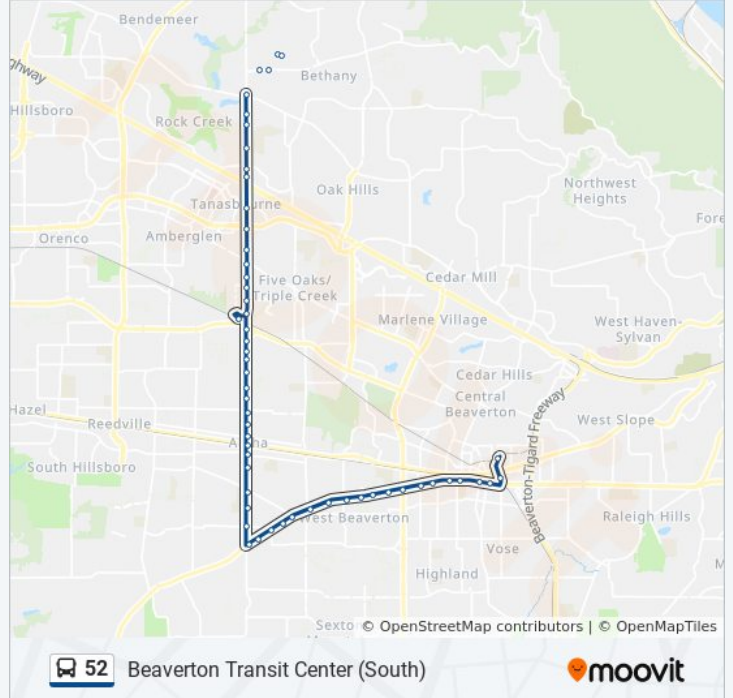

52 bus Info
Direction: Beaverton Transit Center (South)
Stops: 55
Trip Duration: 48 min
Line Summary:

SW 185th & Longacre (South)
SW 185th & Honeywood (South)
SW 185th & Pheasant (South)
SW 185th & Ewen (South)
SW 185th & Sandra (South)
SW 185th & Johnson (South)
3000 Block SW 185th (South)
SW 185th & Alexander (South)
SW 185th & Tualatin Valley Hwy (South)
SW 185th & Blanton (South)
SW 185th & Pike (South)
SW 185th & Kinnaman (South)
SW 185th & Aloha High School Drive (South)
SW 185th & Rosa (South)
SW Farmington & 185th (East)
18200 Block SW Farmington (East)
SW Farmington & 179th (East)
SW Farmington & Remington Dr (East)
SW Farmington & Kinnaman (East)
SW Farmington & 170th (East)
SW Farmington & 165th (East)
SW Farmington & 160th (East)
SW Farmington & 156th (East)
SW Farmington & 153rd (East)
SW Farmington & 149th (East)
SW Farmington & Murray (East)
SW Farmington & 142nd (East)
SW Farmington & Rose Ln (East)
SW Farmington & Hocken (East)
SW Farmington & Erickson (East)
SW Farmington & Watson (East)
SW Farmington & Hall (East)
SW Lombard & Broadway (North)