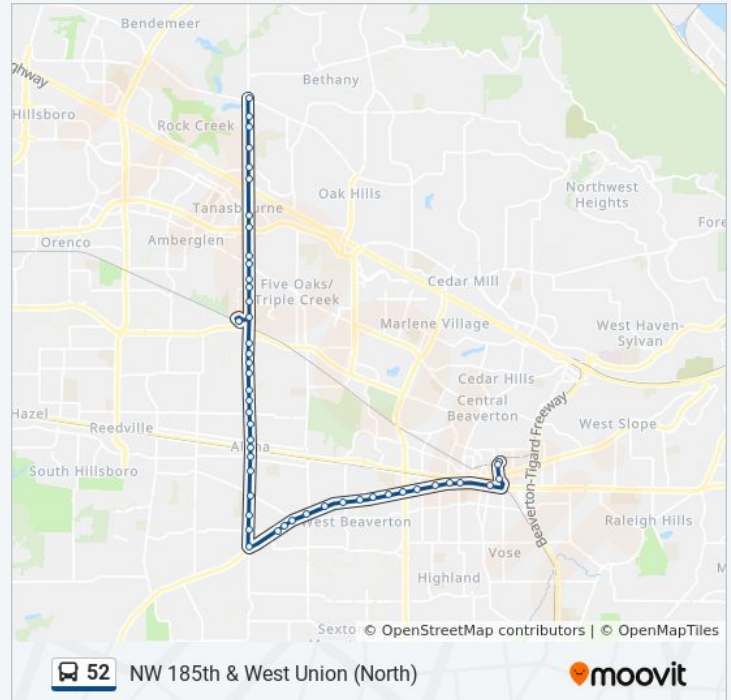

Direction: NW 185th & West Union (North)

49 stops

[VIEW LINE SCHEDULE](#)

- Beaverton Transit Center (South)
- Beaverton Transit Center (South)
- SW Lombard & Broadway (South)
- SW Farmington & Hall (West)
- SW Farmington & Erickson (West)
- SW Farmington & Hocken (West)
- SW Farmington & Rose Ln (West)
- SW Farmington & 142nd (West)
- SW Farmington & Murray (West)
- SW Farmington & St Marys Dr (West)
- SW Farmington & 153rd (West)
- SW Farmington & 157th PI (West)
- SW Farmington & 160th (West)
- SW Farmington & 165th (West)
- SW Farmington & 170th (West)
- SW Farmington & Kinnaman (West)
- 17500 Block SW Farmington (West)
- SW Farmington & Rosa Rd (West)
- SW 185th & Farmington (North)
- SW 185th & Rosa (North)
- SW 185th & Madeline (North)
- SW 185th & Kinnaman (North)
- SW 185th & Pike (North)
- SW 185th & Blanton (North)
- SW 185th & Tualatin Valley Hwy (North)
- SW 185th & Alexander (North)
- 2800 Block SW 185th (North)
- SW 185th & Johnson (North)

52 bus Info

Direction: NW 185th & West Union (North)

Stops: 49

Trip Duration: 47 min

Line Summary:

SW 185th & Sandra (North)

SW 185th & Ewen (North)

SW 185th & Pheasant (North)