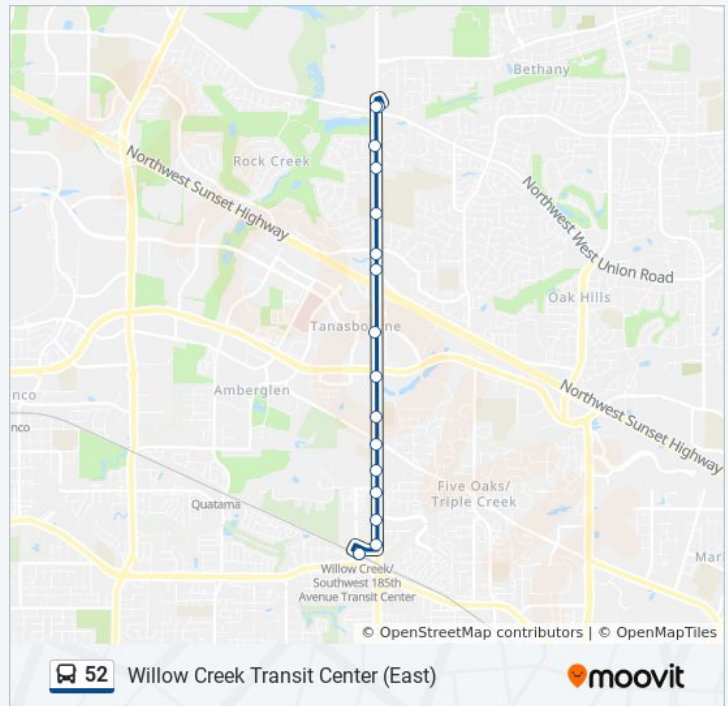

NW 185th & Adrian (South)

NW 185th & Rock Creek School (South)

NW 185th & Rock Creek (South)

NW 185th & Bronson (South)

NW 185th & NE Evergreen (South)

NW 185th & NE Cornell (South)

NW 185th & Sunset Square (South)

NW 185th & NE Walker (South)

700 Block NW 185th (South)

NW 185th & NE Holly (South)

NW 185th & NE Heritage Pkwy (South)

SW 185th & SE Edgeway Dr (South)

Willow Creek Transit Center (East)

Friday

Not Operational

Saturday

9:59 PM

52 bus Info

Direction: Willow Creek Transit Center (East)

Stops: 16

Trip Duration: 12 min

Line Summary:

52 bus time schedules and route maps are available in an offline PDF at moovitapp.com. Use the [Moovit App](#) to see live bus times, train schedule or subway schedule, and step-by-step directions for all public transit in Portland, OR.

[About Moovit](#) • [MaaS Solutions](#) • [Supported Countries](#) • [Mooviter Community](#)

© 2024 Moovit - All Rights Reserved

Check Live Arrival Times