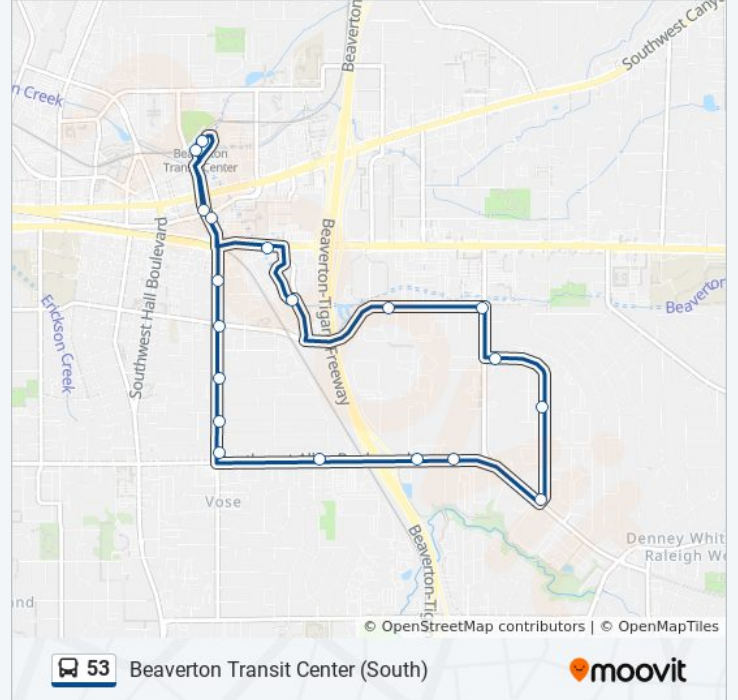

53 bus Info

Direction: Beaverton Transit Center (South)

Stops: 20

Trip Duration: 24 min

Line Summary:

Direction: Beaverton Transit Center (South)

20 stops

[VIEW LINE SCHEDULE](#)

- Beaverton Transit Center (South)
- Beaverton Transit Center (South)
- SW Lombard & Broadway (South)
- SW Beaverton-Hillsdale & Griffith (East)
- 4900 Block SW Griffith Drive (East)
- 10900 Block SW 5th (East)
- SW 5th & Western (East)
- SW Arctic Dr & Western Ave (East)
- SW Arctic Dr & Harvest Ct (South)
- SW Arctic Dr & Allen (South)
- 10500 Block SW Allen (West)
- SW Allen & 107th (West)
- SW Allen & King (West)
- SW Lombard & Allen (North)
- SW Lombard & 12th (North)
- SW Lombard & 9th (North)
- SW Lombard & 5th (North)
- SW Lombard & 2nd (North)

53 bus Time Schedule

Beaverton Transit Center (South) Route Timetable:

Sunday	Not Operational
Monday	5:48 AM - 8:29 AM
Tuesday	5:48 AM - 8:29 AM
Wednesday	5:48 AM - 8:29 AM
Thursday	5:48 AM - 8:29 AM
Friday	5:48 AM - 8:29 AM
Saturday	Not Operational

53 bus Info

Direction: Beaverton Transit Center (South)

Stops: 20

Trip Duration: 22 min

Line Summary:

SW Lombard & Broadway (North)

Beaverton Transit Center (South)

53 bus time schedules and route maps are available in an offline PDF at moovitapp.com. Use the [Moovit App](#) to see live bus times, train schedule or subway schedule, and step-by-step directions for all public transit in Portland, OR.