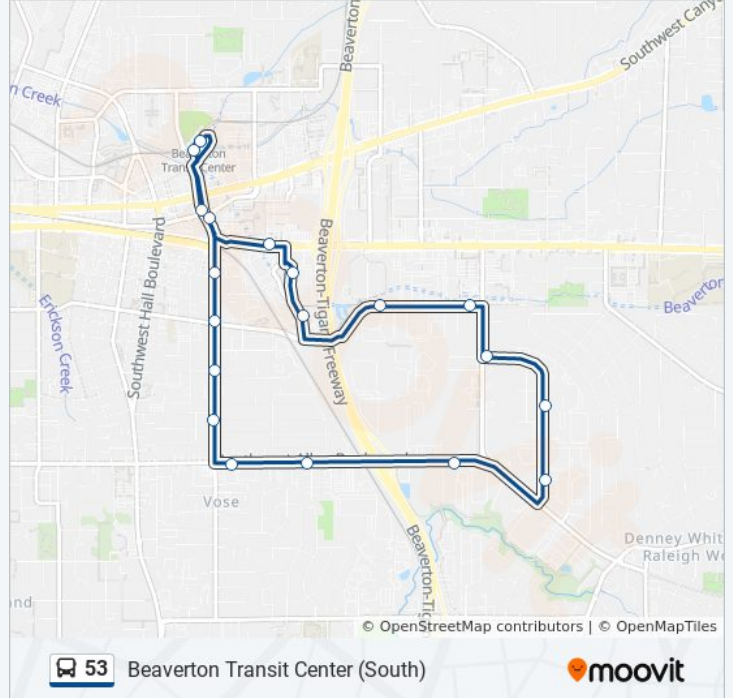

Direction: Beaverton Transit Center (South)

20 stops

[VIEW LINE SCHEDULE](#)

- Beaverton Transit Center (South)
- Beaverton Transit Center (South)
- SW Lombard & Broadway (South)
- SW Lombard & 2nd (South)
- SW Lombard & 5th (South)
- SW Lombard & 9th (South)
- SW Lombard & 12th (South)
- SW Allen & Lombard (East)
- SW Allen & King (East)
- 10400 Block SW Allen (East)
- SW Arctic Dr & Sunshine Ct (North)
- SW Arctic Dr & Harvest Ct (North)
- SW Arctic Dr & Western Ave (West)
- SW 5th & Western (West)
- 10900 Block SW 5th (West)
- 5000 Block SW Griffith Drive (North)
- 4800 Block SW Griffith Drive (North)
- SW Beaverton-Hillsdale & Griffith (West)
- SW Lombard & Broadway (North)
- Beaverton Transit Center (South)

53 bus Time Schedule

Beaverton Transit Center (South) Route Timetable:

Sunday	Not Operational
Monday	2:59 PM - 6:06 PM
Tuesday	2:59 PM - 6:06 PM
Wednesday	2:59 PM - 6:06 PM
Thursday	2:59 PM - 6:06 PM
Friday	2:59 PM - 6:06 PM
Saturday	Not Operational

53 bus Info

Direction: Beaverton Transit Center (South)

Stops: 20

Trip Duration: 24 min

Line Summary:

Direction: Beaverton Transit Center (South)

20 stops

[VIEW LINE SCHEDULE](#)

- Beaverton Transit Center (South)
- Beaverton Transit Center (South)
- SW Lombard & Broadway (South)
- SW Beaverton-Hillsdale & Griffith (East)
- 4900 Block SW Griffith Drive (East)
- 10900 Block SW 5th (East)
- SW 5th & Western (East)
- SW Arctic Dr & Western Ave (East)
- SW Arctic Dr & Harvest Ct (South)
- SW Arctic Dr & Allen (South)
- 10500 Block SW Allen (West)
- SW Allen & 107th (West)
- SW Allen & King (West)
- SW Lombard & Allen (North)
- SW Lombard & 12th (North)
- SW Lombard & 9th (North)
- SW Lombard & 5th (North)
- SW Lombard & 2nd (North)