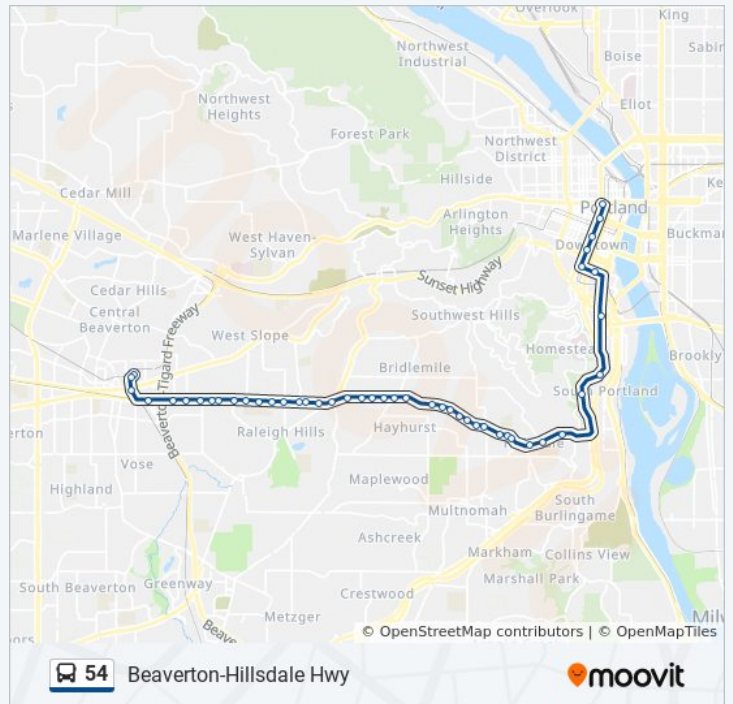

Direction: SW Broadway & W Burnside (North)

46 stops

[VIEW LINE SCHEDULE](#)

- Beaverton Transit Center (South)
- Beaverton Transit Center (South)
- SW Lombard & Broadway (South)
- SW Beaverton-Hillsdale & Griffith (East)
- SW Beaverton-Hillsdale & 110th (East)
- SW Beaverton-Hillsdale & 107th (East)
- SW Beaverton-Hillsdale & Western (East)
- SW Beaverton-Hillsdale & 101st (East)

- SW Beaverton-Hillsdale & 99th (East)
- SW Beaverton-Hillsdale & Jamieson (East)
- SW Beaverton-Hillsdale & 91st (East)
- SW Beaverton-Hillsdale & White Pine Ln (East)
- SW Beaverton-Hillsdale & Apple Way (East)
- SW Beaverton-Hillsdale & Laurelwood (East)
- SW Beaverton-Hillsdale & 78th (East)
- 7700 Block SW Beaverton-Hillsdale (East)
- 7300 Block SW Beaverton-Hillsdale (East)
- SW Beaverton-Hillsdale & Oleson (East)
- 6500 Block SW Beaverton-Hillsdale (East)
- SW Beaverton-Hillsdale & 62nd (East)
- SW Beaverton-Hillsdale & 59th (East)
- SW Beaverton-Hillsdale & 56th (East)
- SW Beaverton-Hillsdale & Shattuck (East)
- SW Beaverton-Hillsdale & 50th (East)
- SW Beaverton-Hillsdale & 45th (East)
- SW Beaverton-Hillsdale & 42nd (East)
- SW Beaverton-Hillsdale & 39th Dr (East)
- 3600 Block SW Beaverton-Hillsdale (East)
- SW Beaverton-Hillsdale & 35th (East)
- SW Beaverton-Hillsdale & 33rd (East)
- SW Beaverton-Hillsdale & 30th (East)
- 2600 Block SW Beaverton-Hillsdale (East)
- SW Beaverton-Hillsdale & 25th (East)
- SW Beaverton-Hillsdale & Bertha (East)
- SW Capitol & Bertha Ct (East)
- SW Capitol & Sunset (East)
- SW Capitol & Terwilliger (East)
- 4900 Block SW Barbur (North)
- S Barbur & SW Hamilton (North)
- SW Naito Parkway & Hooker (North)
- 200 Block SW Harrison (West)

54 bus Info

Direction: SW Broadway & W Burnside (North)

Stops: 46

Trip Duration: 46 min

Line Summary:

SW Harrison & 6th (West)

Sw 6th & Columbia

Sw 6th & Salmon