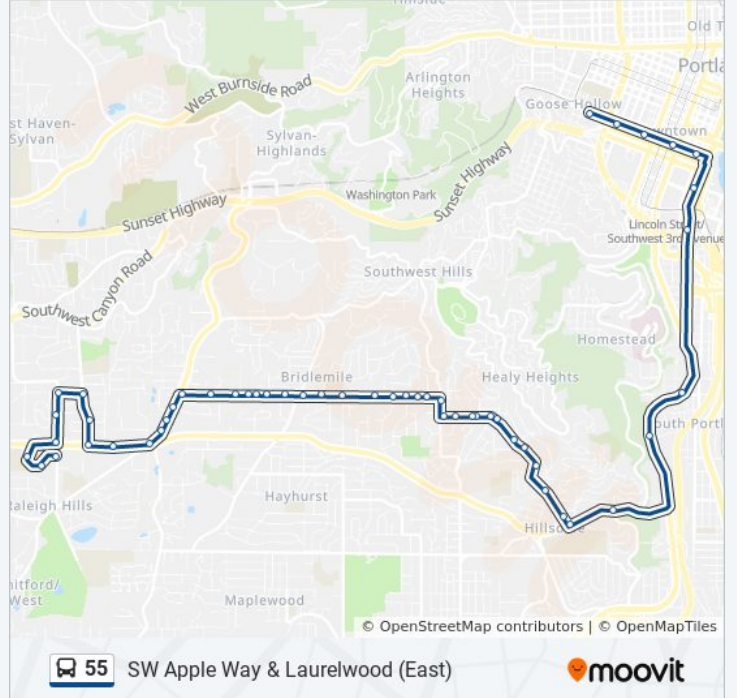

- SW Dosch & Hamilton (North)
- SW Hamilton & 34th (West)
- SW Hamilton & Hamilton Ct (West)
- SW Hamilton & 36th Pl (West)
- SW Hamilton & 39th Dr (West)
- SW Hamilton & 41st (West)
- SW Hamilton & 45th (West)
- SW Hamilton & 47th Dr (West)
- SW Hamilton & Shattuck (West)
- SW Hamilton & 52nd (West)
- SW Hamilton & 54th Pl (West)
- SW Hamilton & 55th Pl (West)
- 5700 Block SW Hamilton (West)
- SW Hamilton & 58th (West)
- SW Hamilton & Semler Way (West)
- SW Hamilton & Scholls Ferry (West)
- SW Scholls Ferry & Seymour (South)
- 6800 Block SW Scholls Ferry (South)
- 4400 Block SW Scholls Ferry (South)
- SW Scholls Ferry & Dogwood Lane (West)
- 7400 Block SW Beaverton-Hillsdale (West)
- SW Beaverton-Hillsdale & 78th (West)
- SW 78th & Westmoor (North)
- SW 78th & Brentwood (North)
- SW Brentwood & Laurelwood (West)
- SW Laurelwood & Laurel (South)
- SW Laurelwood & Beaverton-Hillsdale Hwy (South)
- 8500 Block SW Apple Way (South)
- 8300 Block SW Apple Way (East)
- SW Apple Way & Laurelwood (East)

Direction: SW Jefferson & 16th (West)

55 bus Time Schedule