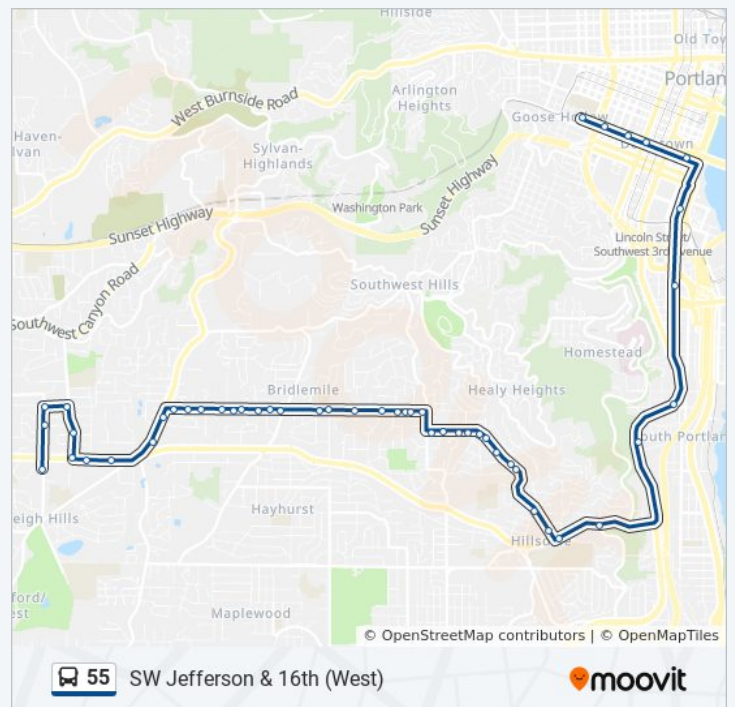

Direction: SW Apple Way & Laurelwood (East)

52 stops

[VIEW LINE SCHEDULE](#)

- SW Columbia & 16th (East)
- SW Columbia & 12th (East)
- SW Columbia & Park Ave (East)
- SW Columbia Between 5th & 4th (East)
- SW Columbia & 1st (East)
- SW Naito Parkway & Harrison (South)
- SW Naito Parkway & Sheridan (South)
- SW Barbur & Hamilton (West)
- 4900 Block SW Barbur (South)
- SW Capitol & Terwilliger (West)
- SW Capitol & Sunset (West)
- 1500 Block SW Sunset Blvd (North)
- SW Sunset Blvd & 18th Dr (North)
- SW Sunset Blvd & Boundary (North)
- SW Sunset Blvd & Mitchell (West)
- SW Sunset Blvd & Richardson (North)
- SW Sunset Blvd & 19th (North)
- SW Sunset Blvd & 26th Dr (West)
- SW Sunset Blvd & 27th (West)
- SW Sunset Blvd & 29th (West)
- SW Sunset Blvd & 31st Dr (West)
- SW Sunset Blvd & Dosch (West)

SW Jefferson & 16th (West) Route Timetable:

Sunday	Not Operational
Monday	8:02 AM
Tuesday	8:02 AM
Wednesday	8:02 AM
Thursday	8:02 AM
Friday	8:02 AM
Saturday	Not Operational

55 bus Info

Direction: SW Jefferson & 16th (West)

Stops: 49

Trip Duration: 39 min

Line Summary:

SW Sunset Blvd & 26th Dr (East)

SW Sunset Blvd & 25th (South)

SW Sunset Blvd & Richardson (South)

SW Sunset Blvd & Mitchell (East)

SW Sunset Blvd & Boundary (South)

SW Sunset Blvd & 18th Dr (South)

1500 Block SW Sunset Blvd (South)

SW Capitol & Sunset (East)

SW Capitol & Terwilliger (East)

4900 Block SW Barbur (North)

S Barbur & SW Hamilton (North)

SW Naito Parkway & Hooker (North)