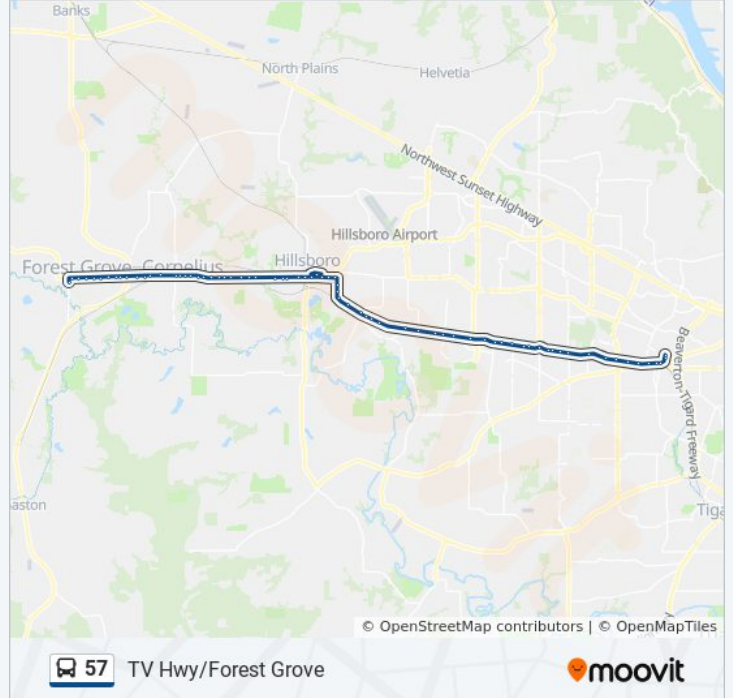

SE Tualatin Valley Hwy & 11th (North)

SE 10th & Maple (North)

SE 10th & Walnut (North)

SE Baseline St & 9th (West)

SE Baseline St & 7th (West)

SE Baseline St & 5th (West)

SE Baseline St & 2nd (West)

Hillsboro Transit Center (East)

SE Baseline St & 2nd (West)

SW Baseline & Adams (West)

SW Baseline & Dennis (West)

1000 Block SW Baseline St (West)

SW Baseline & Main (West)

SW Baseline St & 17th (West)

SW Baseline & 331st (West)

SW Baseline & NW 334th (West)

Baseline & NW 338th (West)

Baseline St & Valley View (West)

Baseline St & N 31st (West)

Baseline St & N 29th (West)

Baseline St & N 26th (West)

2200 Block Baseline (West)

N Adair & 20th (West)

N Adair & 17th (West)

Pacific Ave & A St (West)

19th & B St (East)

Direction: Beaverton Transit Center (South)

63 stops

[VIEW LINE SCHEDULE](#)

19th & B St (East)

19th & Main St (East)

19th & Cedar St (East)