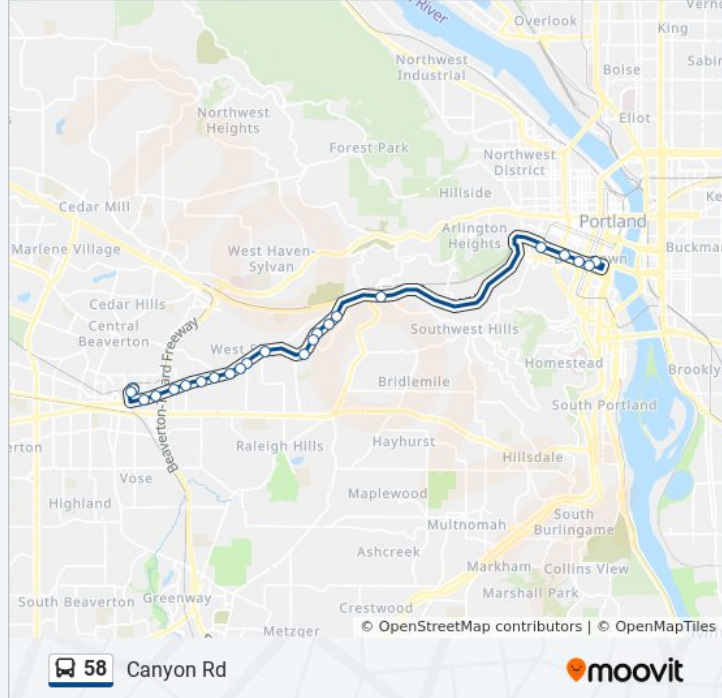

58 bus Info

Direction: Beaverton Transit Center (South)

Stops: 23

Trip Duration: 23 min

Line Summary:

Beaverton Transit Center (South)

Direction: SW Jefferson Between 4th & 5th (West)

23 stops

SW Canyon & Canyon Crest (East)

SW Canyon & Camelot Ct (North)

Hwy 26 on Ramp & SW Skyline (East)

58 bus Time Schedule

SW Jefferson Between 4th & 5th (West) Route

Timetable:

Sunday	10:07 AM - 4:57 PM
Monday	5:51 AM - 8:51 PM
Tuesday	5:51 AM - 8:51 PM
Wednesday	5:51 AM - 8:51 PM
Thursday	5:51 AM - 8:51 PM
Friday	5:51 AM - 8:51 PM
Saturday	10:07 AM - 4:57 PM

58 bus Info

Direction: SW Jefferson Between 4th & 5th (West)

Stops: 23

Trip Duration: 31 min

Line Summary:

SW Columbia & 18th (East)

SW Columbia & 12th (East)

SW Columbia & Park Ave (East)

SW Columbia Between 6th & 5th (East)

SW Jefferson Between 4th & 5th (West)

58 bus time schedules and route maps are available in an offline PDF at moovitapp.com. Use the [Moovit App](#) to see live bus times, train schedule or subway schedule, and step-by-step directions for all public transit in Portland, OR.