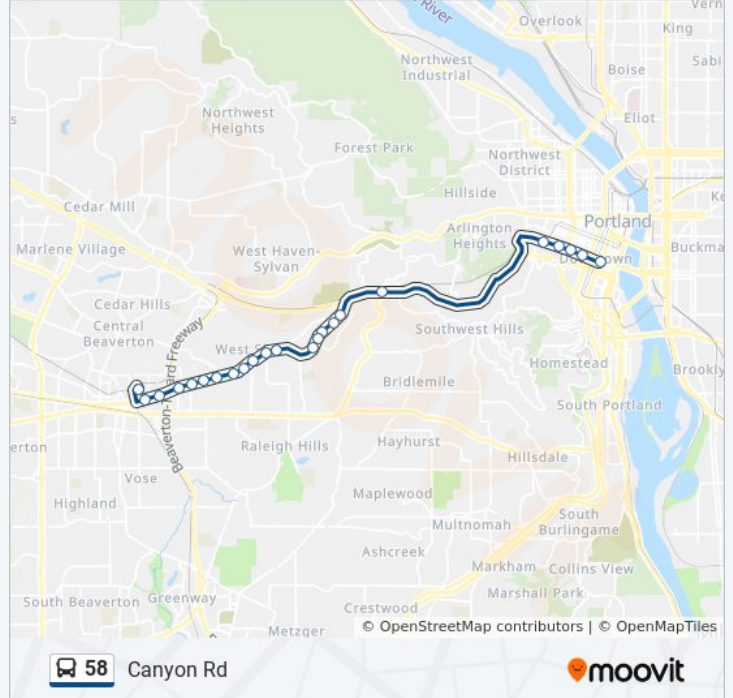

Direction: Beaverton Transit Center (South)

23 stops

[VIEW LINE SCHEDULE](#)

- SW Jefferson Between 4th & 5th (West)
- SW Jefferson & 10th (West)
- SW Jefferson & 13th (West)
- SW Jefferson & 16th (West)
- SW Jefferson & 20th (West)
- Hwy 26/Canyon Rd Ramp & SW Skyline (West)
- SW Canyon & Camelot Ct (West)
- SW Canyon & Canyon Crest (West)
- SW Canyon & Benz Park (West)
- SW Canyon & Copel (West)
- 7500 Block SW Canyon (West)
- SW Canyon & Canyon Dr (West)
- SW Canyon & 87th (West)
- SW Canyon & 91st (West)
- SW Canyon & 93rd (West)
- SW Canyon & 96th (West)
- SW Canyon & Walker (West)
- SW Canyon & 104th (West)
- SW Canyon & 107th (West)
- SW Canyon & 110th (West)
- SW Canyon & 115th (West)
- SW Canyon & Red Robin (West)

58 bus Info

Direction: Beaverton Transit Center (South)

Stops: 23

Trip Duration: 23 min

Line Summary:

Beaverton Transit Center (South)

Direction: SW Jefferson Between 4th & 5th (West)

23 stops

[VIEW LINE SCHEDULE](#)

Beaverton Transit Center (South)

Beaverton Transit Center (South)

SW Canyon & Broadway (East)

SW Canyon & 115th Ave (East)

SW Canyon & 110th (East)

SW Canyon & 107th (East)

SW Canyon & 103rd (East)

58 bus Info

Direction: SW Jefferson Between 4th & 5th (West)

Stops: 23

Trip Duration: 31 min

Line Summary:

SW Columbia & 18th (East)

SW Columbia & 12th (East)

SW Columbia & Park Ave (East)