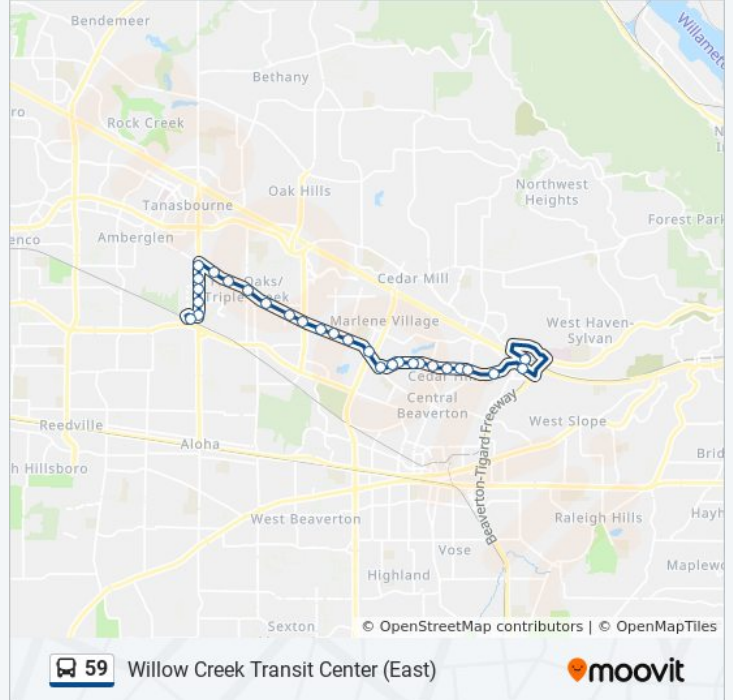

Direction: Willow Creek Transit Center (East)

26 stops

[VIEW LINE SCHEDULE](#)

Sunset Transit Center (West)

Sunset Transit Center (West)

10200 Block SW Park Way (West)

SW Park Way & Parkwood (West)

SW Park Way & Cedar Hills (West)

SW Walker & Greystone Ct (West)

SW Walker & 158th (West)

SW Walker & Schendel (West)

NW Walker & 167th (West)

NW Walker & 173rd (West)

59 bus Time Schedule

Willow Creek Transit Center (East) Route Timetable:

59 bus Info

Direction: Willow Creek Transit Center (East)

Stops: 26

Trip Duration: 26 min

Line Summary:

NW Walker & 178th (West)

NW Walker & 180th (West)

NW 185th & NE Walker (South)

700 Block NW 185th (South)

NW 185th & NE Holly (South)

NW 185th & NE Heritage Pkwy (South)

SW 185th & SE Edgeway Dr (South)

Willow Creek Transit Center (East)

59 bus time schedules and route maps are available in an offline PDF at moovitapp.com. Use the [Moovit App](#) to see live bus times, train schedule or subway schedule, and step-by-step directions for all public transit in Portland, OR.