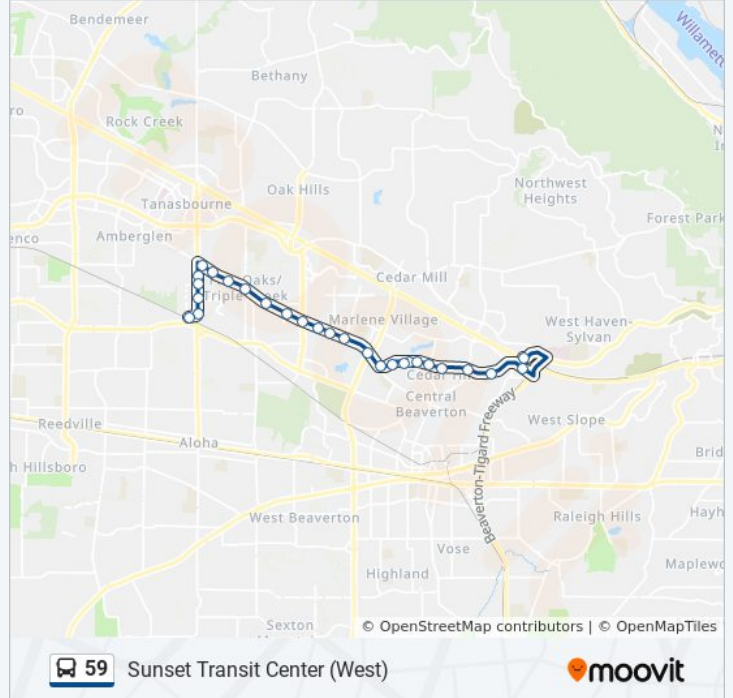

Direction: Sunset Transit Center (West)

25 stops

[VIEW LINE SCHEDULE](#)

- Willow Creek Transit Center (East)
- SW 185th & Salix Terrace (North)
- NW 185th & Heritage Pkwy (North)
- NW 185th & NE Holly (North)
- 700 Block NW 185th (North)
- NW Walker & 185th (East)
- 18000 Block NW Walker (East)
- NW Walker & Cambray (East)
- NW Walker & 173rd (East)
- NW Walker & SW 167th (East)
- SW Walker & Schendel (East)
- SW Walker & 158th (East)
- SW Walker & Greystone Ct (East)
- SW Walker & Koll Parkway (East)
- SW Walker & Meadow Dr (East)
- SW Walker & Murray (East)
- SW Park Way & Walker (East)
- SW Park Way & 135th (East)
- SW Park Way & Wynwood (East)
- SW Park Way & Huntington (East)
- SW Park Way & Hicrest (East)
- SW Park Way & Cedar Hills (East)

59 bus Info

Direction: Sunset Transit Center (West)

Stops: 25

Trip Duration: 25 min

Line Summary:

SW Park Way & Parkwood (East)

10200 Block SW Park Way (East)

Sunset Transit Center (West)

Direction: Willow Creek Transit Center (East)

26 stops

[VIEW LINE SCHEDULE](#)

Sunset Transit Center (West)

Sunset Transit Center (West)

10200 Block SW Park Way (West)

SW Park Way & Parkwood (West)

SW Park Way & Cedar Hills (West)

59 bus Info

Direction: Willow Creek Transit Center (East)

Stops: 26

Trip Duration: 26 min

Line Summary:

NW Walker & 178th (West)

NW Walker & 180th (West)

NW 185th & NE Walker (South)